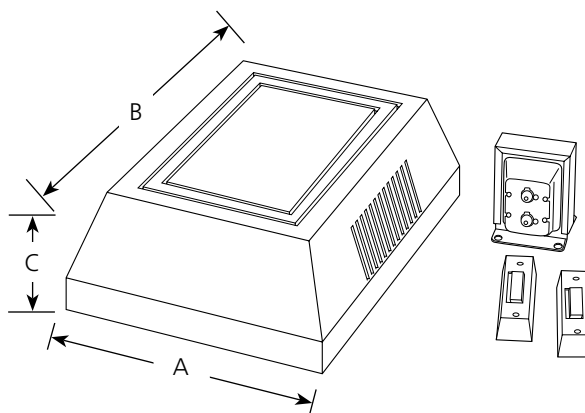

Type \_\_\_\_\_

-30

PC001

PC002

Catalog No.	Finish White	Transformer	Dimensions (Inches)		
			A	B	C
PC001	-30	10VA	5	7	2-3/16
PC002	-30	30VA	5	7	2-3/16

PC001

## Specifications:

### General

- Polymeric construction
- Both models include lighted LED push buttons
- PC002-Plays two notes for front door and one note for second door

### Mounting

- Covers a standard recessed 4" octagonal outlet box in any 90° orientation
- Mounting screws provided