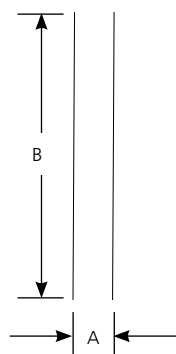

Type \_\_\_\_\_

Catalog No.	Finish	Dimensions (Inches)	
		A	B
1	P8601-09	Brushed Nickel	1/2 54
1	P8601-12	Satin Brass	1/2 54
1	P8601-15	Polished Chrome	1/2 54
1	P8601-20	Antique Bronze	1/2 54
1	P8601-31	Black	1/2 54
1	P8601-71	Gilded Iron	1/2 54
1	P8601-74	Venetian Bronze	1/2 54
1	P8601-77	Forged Bronze	1/2 54
1	P8601-78	Vintage Gold	1/2 54
1	P8601-81	Antique Nickel	1/2 54
1	P8601-104	Polished Nickel	1/2 54
1	P8601-108	Oil Rubbed Bronze	1/2 54
1	P8601-109	Brushed Bronze	1/2 54
1	P8601-134	Silver Ridge	1/2 54
1	P8601-137	Natural Brass	1/2 54
1	P8601-141	Galvanized	1/2 54
1	P8601-143	Graphite	1/2 54
1	P8601-151	Cottage White	1/2 54
1	P8601-160	Brushed Brass	1/2 54
1	P8601-161	Aged Brass	1/2 54

**Specifications:**

General

- Use with any Progress Lighting mini-pendants
- Contains (2) 12" and (2) 15" sections