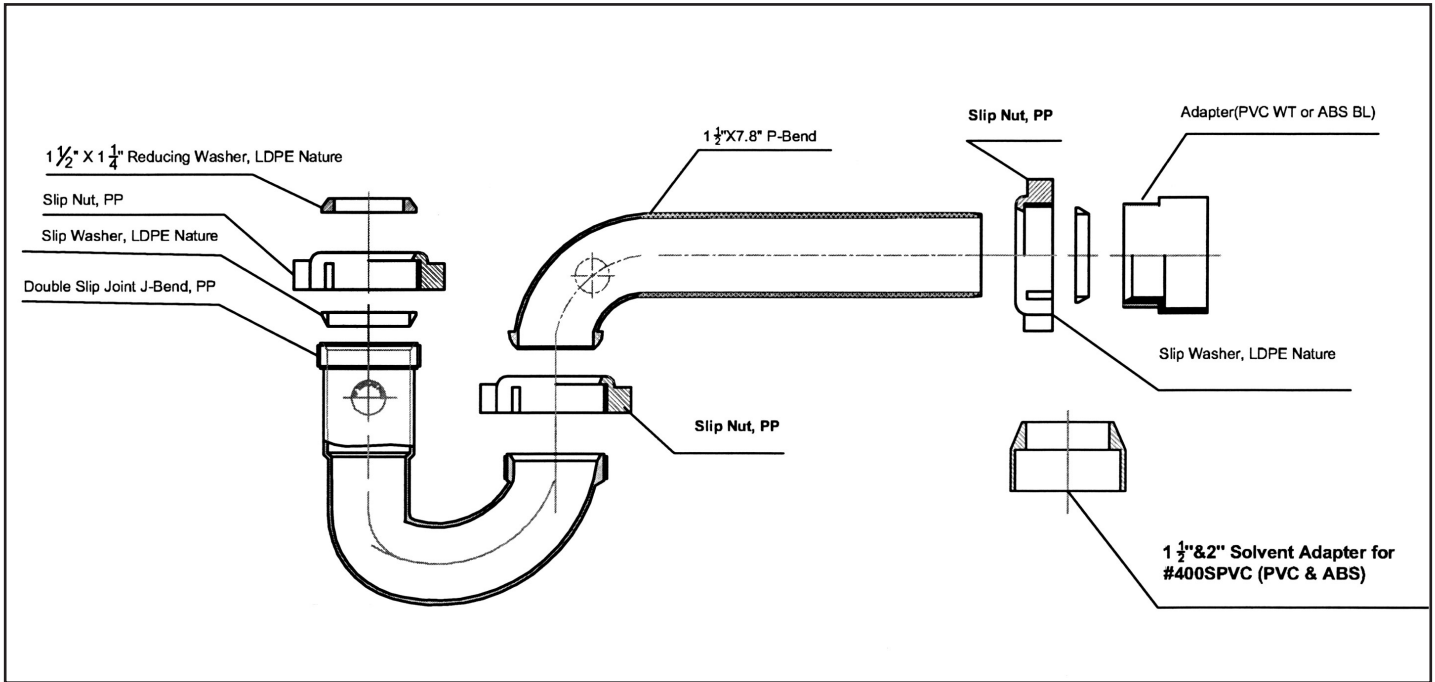

Submittal Data Sheet

MODELS: PF39200, PF39400, PF39400A,
PF39400B, PF39400AB

PRODUCT SPECIFICATIONS

PF39200:	1-1/4" w/o adapter, 2 slip nuts & washers, PP white
PF39400:	1-1/2" w/ adapter, 3 slip nuts & washers, white
PF39400A:	1-1/2" w/ adapter, PP black (same as #PF39400)
PF39400B:	1-1/2" w adapter, same as #PF39400B, but black
PF39400AB:	1-1/2" w adapter, 1 PP J-Bend & 1 solvent adapter, 2 slip nuts & washers, white

P-TRAP