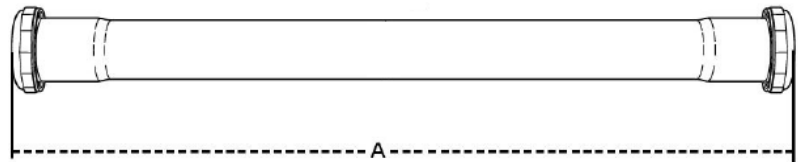

PFETP700 Series

Warranty and Codes

This PROFLO product carries a 1-year limited warranty.