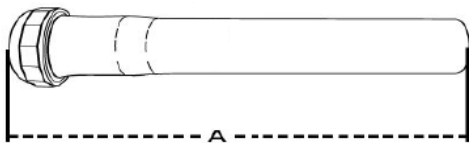

## Slip Joint Extension Tube

PFETP600

PFETP700

**Product Feature:**

- Material : Polypropylene

✓ For Submittal	Model Number	Description	Dimensions		Finish
			A		
			in	mm	
	PFETP600	1-1/2 X 6 PLASTIC SJ EXTENSION TUBE	6 1/4	158.75	White
	PFETP601	1-1/2 X 8 PLASTIC SJ EXTENSION TUBE	8 1/4	209.55	White
	PFETP602	1-1/2 X 12 PLASTIC SJ EXTENSION TUBE	12 1/4	311.15	White
	PFETP603	1-1/2 X 8 PLASTIC SJ EXTENSION TUBE	8 1/4	209.55	Black
	PFETP604	1-1/2 X 12 PLASTIC SJ EXTENSION TUBE	12 1/4	311.15	Black
	PFETP700	1-1/2 X 16 PLASTIC DOUBLE SJ EXTENSION TUBE	16 1/2	419.1	White
	PFETP701	1-1/2 X 16 PLASTIC DOUBLE SJ EXTENSION TUBE	16 1/2	419.1	Black
	PFETP702	1-1/4 X 16 PLASTIC DOUBLE SJ EXTENSION TUBE	16 1/2	419.1	White