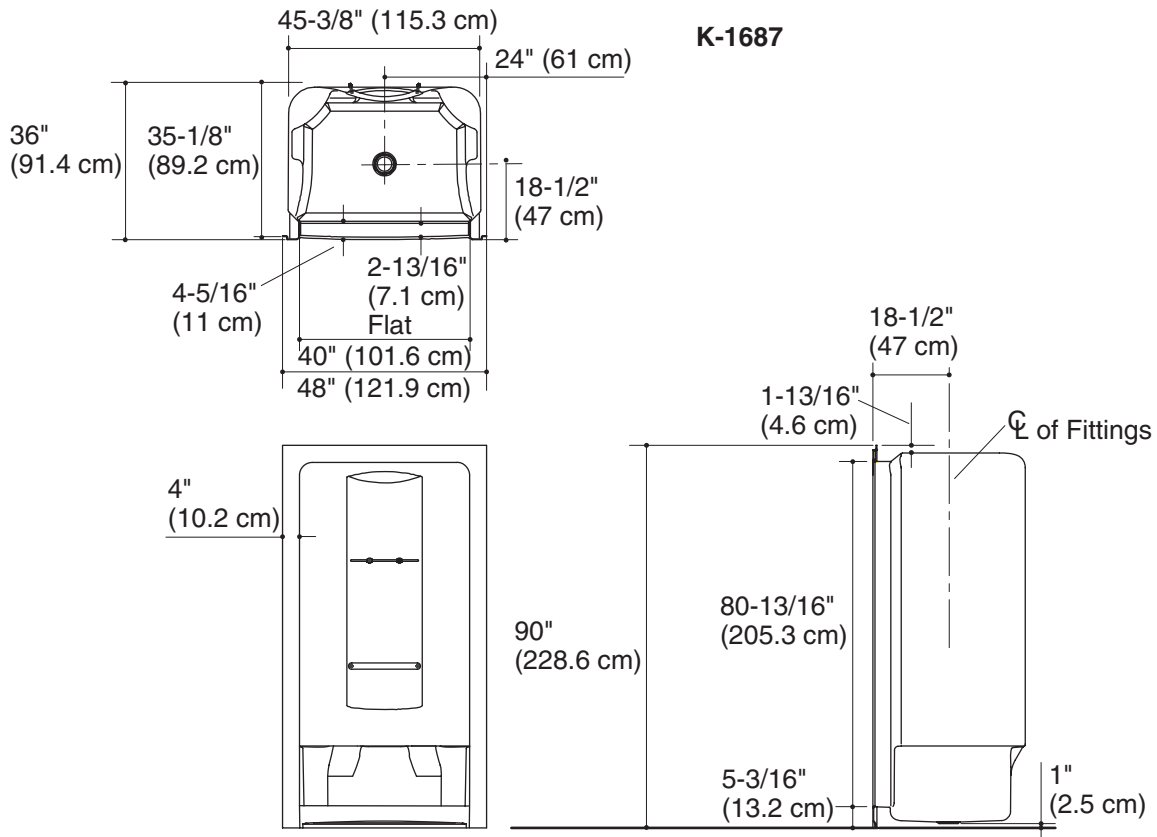

48" SHOWER MODULE K-1687

Features

- Acrylic
- Integral high-dome ceiling
- Grab bar and shelf
- Integral soap ledges
- 48" (121.9 cm) x 36" (91.4 cm) x 90" (228.6 cm)

Codes/Standards Applicable

Specified model meets or exceeds the following:

Product Specification:

The acrylic shower module shall be 48" (121.9 cm) in length, 36" (91.4 cm) in width, and 90" (228.6 cm) in height. Shower module shall have integral high dome ceiling, integral soap ledges, grab bar, and shelf. Shower module shall be Kohler Model K-1687-_____.

* Refer to Fixtures Price Book for shower door and glass options.

Technical Information

Fixture:	
Weight	159 lbs (72.1 kg)
Configuration	1-piece
Drain	3-3/8" (8.6 cm) D.

Installation Notes

Install this product according to the installation guide.

Product Diagram