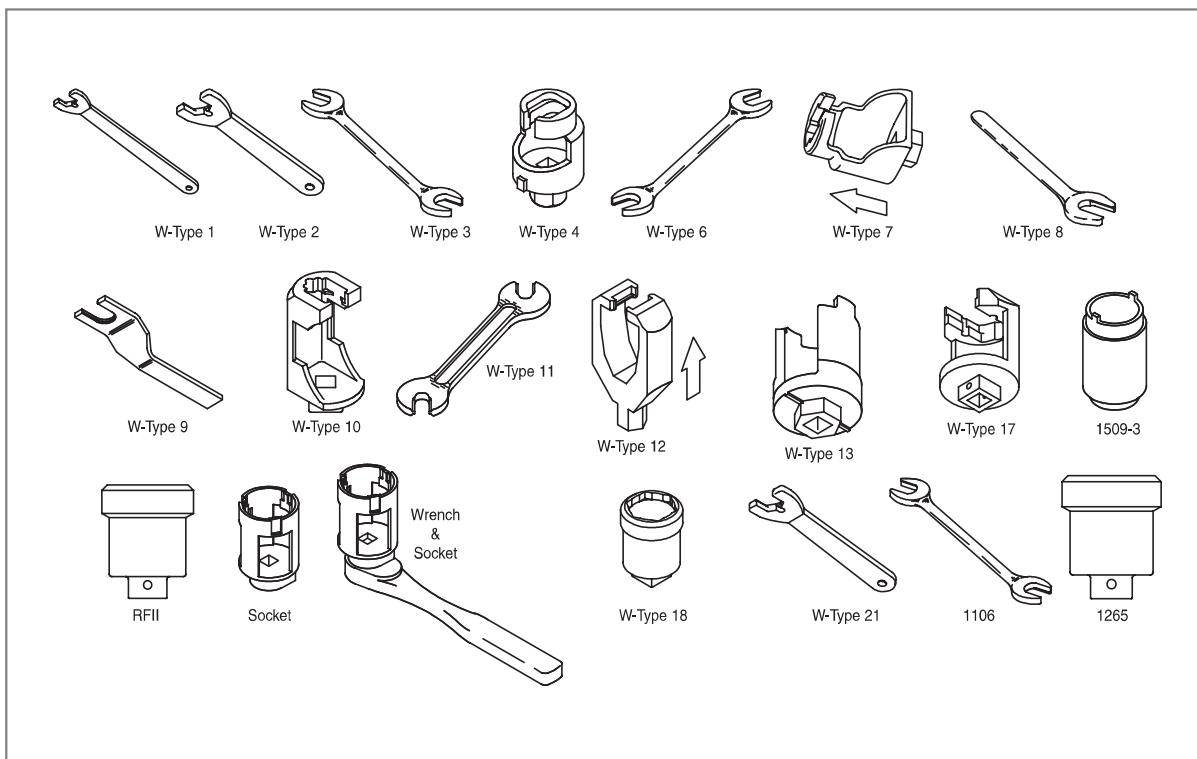

Sprinkler Accessories, Sprinkler Wrenches

D Sprinkler Zubehör, Sprinkler Schlüssel

F Accessoires sprinkleur, Clé de montage

Art. Nr.	Wrench Type Sprinklerschlüssel Clé de Montage	Sprinkler Model
568721025	W-Type 1 Wrench	Model EC-25, Model ESFR-25
568721001	W-Type 2 Wrench	Model ESFR-1
568951001	W-Type 3 Wrench	Model BLVQ-QR, Series EC-14, Series EC-11, Model ELO SW-20 ECOH, Model ELO SW-24 ECOH, Model BV-20 QR, Model ELO-231 & ELO-231B, Model ELO-231 FRB, Model LD (Large Drop), Attic Series
568754001	W-Type 4 Wrench	Series EC-14, Series EC-11
560006387	W-Type 6 Wrench	Model TY-B, Model ITY-FRB, Model SG, Model LF II, Model ITY300-B Model TY300-FRB
568504001	W-Type 7 Wrench [Recessed]	Model TY-B, Model TY-FRB, Model SG, Model CHEC, Model LF II, Series DS-1, Model TY300-B, Model TY300-FRB
568921001	W-Type 8 Wrench	Model Ultra K17, Model K17-231
560001849	W-Type 9 Wrench	Model TY-L, Model TY-FRL, Model SGQR, Model SG
560001948	W-Type 10 Wrench	Model TY-L, Model SGQR
564521001	W-Type 11 Wrench	Series Issue "D" Quartzoid, Series Issue "D" Stainless Steel
567981001	W-Type 12 Wrench	Model TY-FRL
560104118	W-Type 17 Wrench	Series DS-2
560001265	W-Type 18 Wrench	Model LFII
560001092	W-Type 19 Wrench	Model TY-L Recessed
560001106	W-Type 20 Wrench	Model CC1
560010686	W-Type 21 Wrench	Model ESFR-17
1093	1093	Model BV-20 QR
1099	1099	Model BV-QR, Model BV-EC QR
1106	1106	Model BV-QR, Model A, Model H, Attic Series, Window (WS) Series, Model CC1
1122	1122	Model H
1265	1265	Model ELOC
560015093	1509-3 Institutional Wrench	Model TFP PH2, Model TFP PH5, Model TFP Max
560001075	RFII Wrench	Series RFII, Series DS-C, Series DS-CEC
560004947	Wrench (Socket Only)	Model LFII
560004948	Socket/Ratchet Wrench	Model LFII
560004300	Cover Removal Tool	Model LFII Protective Cover Removal Tool