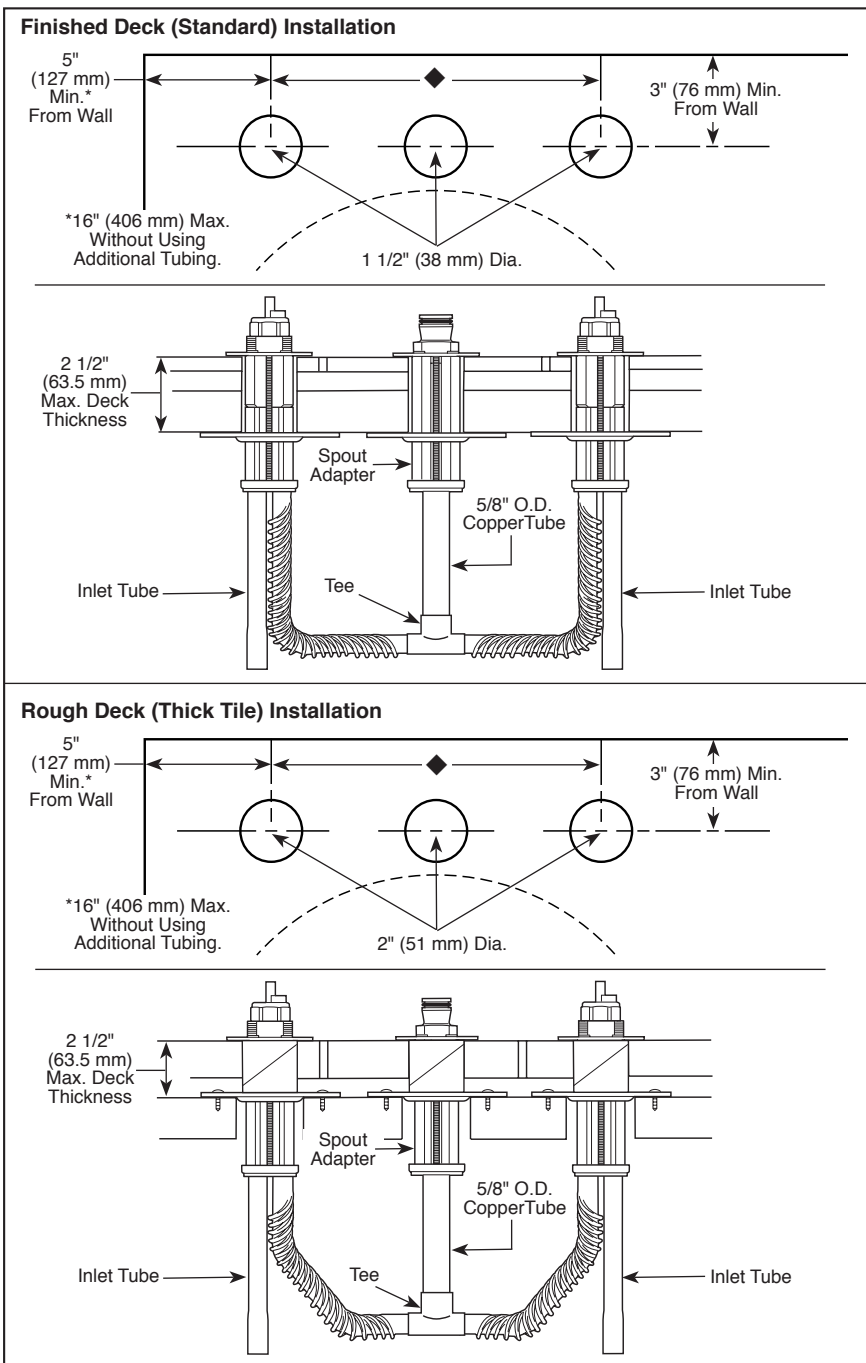

Delta reserves the right (1) to make changes in specifications and materials, and (2) to change or discontinue models, both without notice or obligation. Dimensions are for reference only. See current full-line price book or www.deltafaucet.com for finish options and product availability.