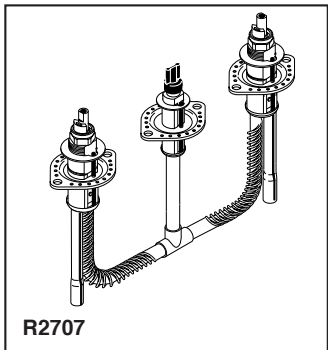

Submitted Model No.: _____

Specific Features: _____