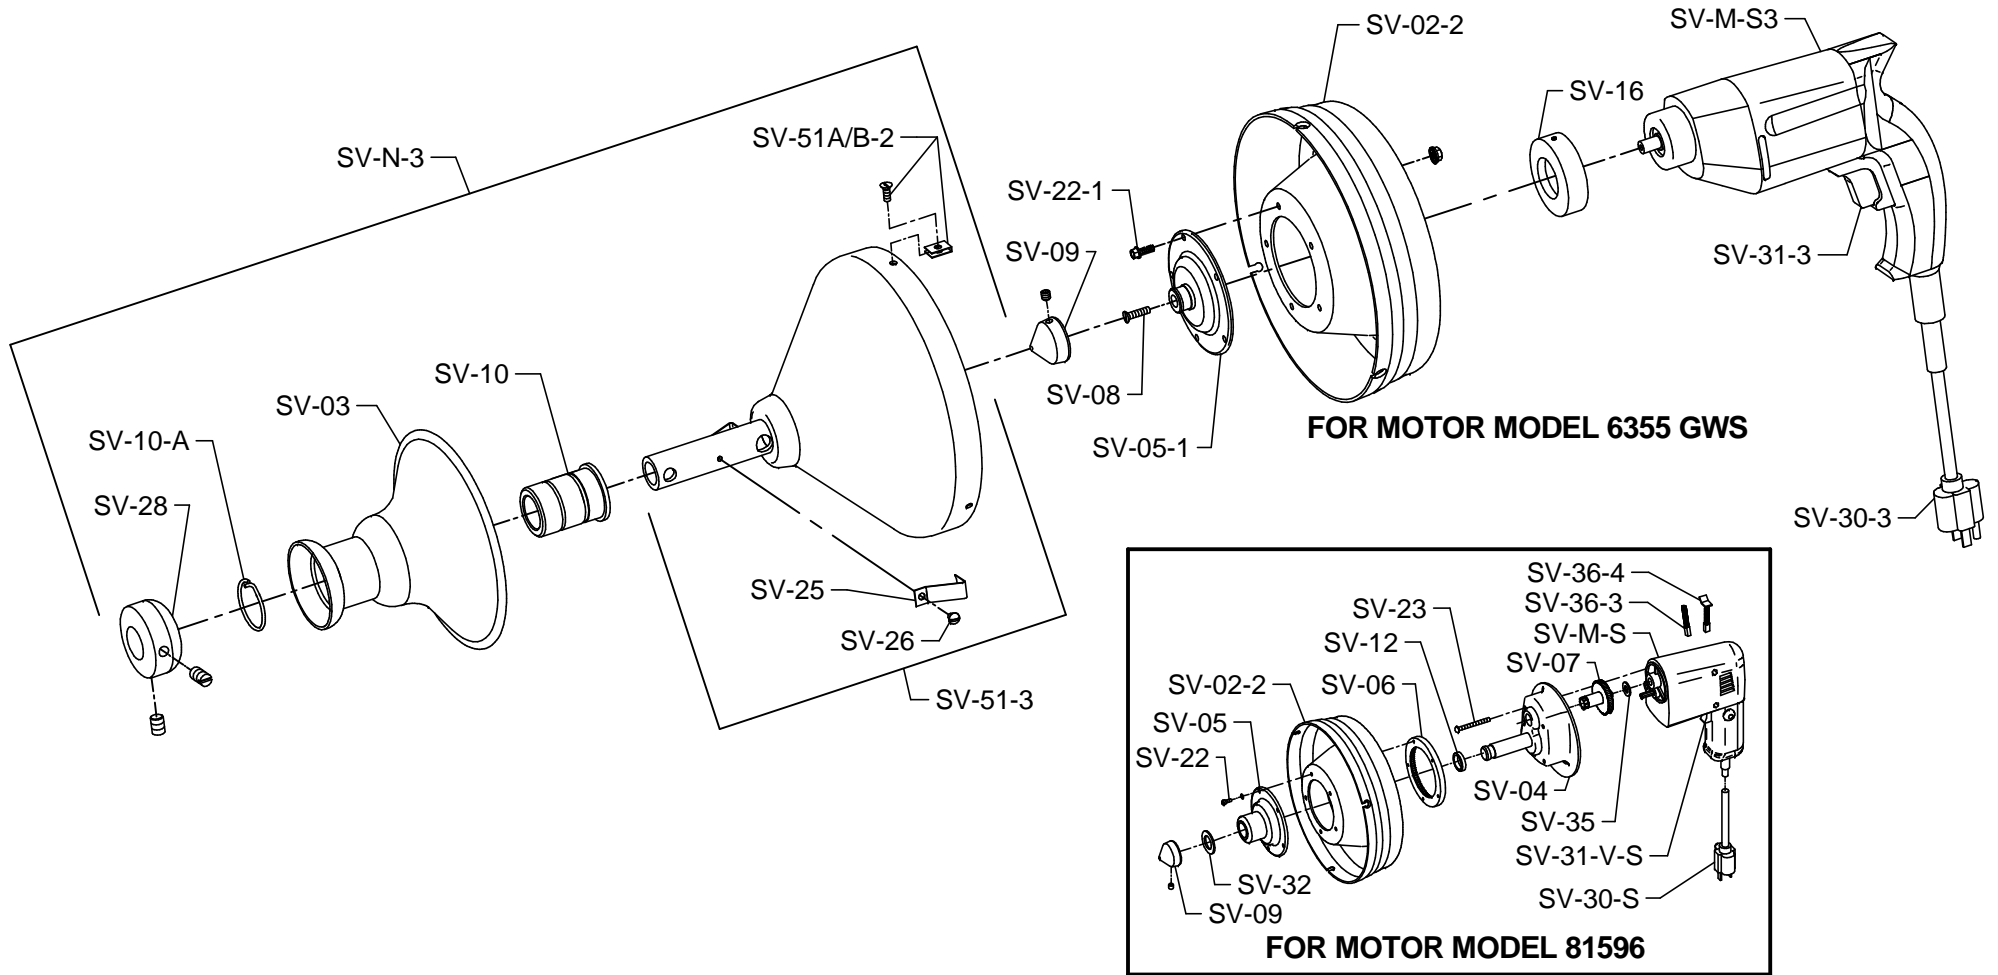

SUPER-VEE SCHEMATIC DIAGRAM

IMPORTANT: When ordering, give Serial Number of Machine.