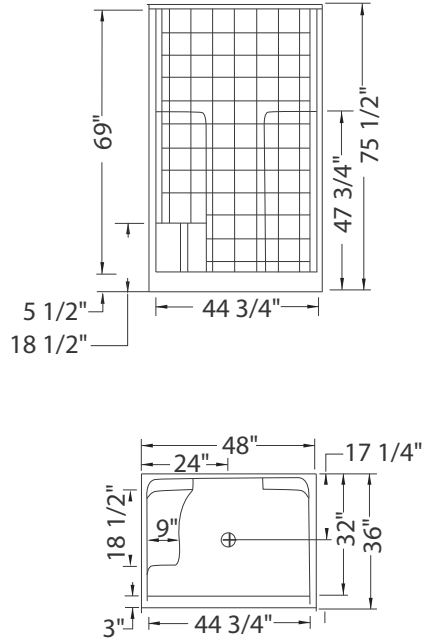

SHRST/LST-48 alcove shower

Model number:

141035

Dimensions: 48" x 35" x 74"

Installation: Alcove

Material: AcryIX™

Standard Features:

- One-piece shower with 6 inch simulated tile pattern
- Built-in back wall shelves
- Right or left-hand seat
- Center drain
- Textured floor

Certifications

MAAX products adhere to one or more of the following certifications:

Recommended doors (Visit our website for a complete list of our recommended doors)

Description	No
105413	Polar Sliding Shower Door 42-47 ½ x 68 in.
136453	Kleara 2-panel Pivot Shower Door 42 ½-45 ½ x 69 in. 6 mm
138296	Triple Plus Sliding Shower Door 42 ½-44 ½ x 66 in.

SHRST/LST-48 alcove shower

Model number: 141035

Dimensions: 48" x 35" x 74"

Installation: Alcove

Material: AcrylX™

Dimensions:
48 x 35 x 73 3/4 in. (1219 x 889 x 1873 mm)
Weight:
106 lbs - 48 kg
Shape:
Rectangular
Pieces:
1
Drain location:
Left seat, center drain
Right seat, center drain