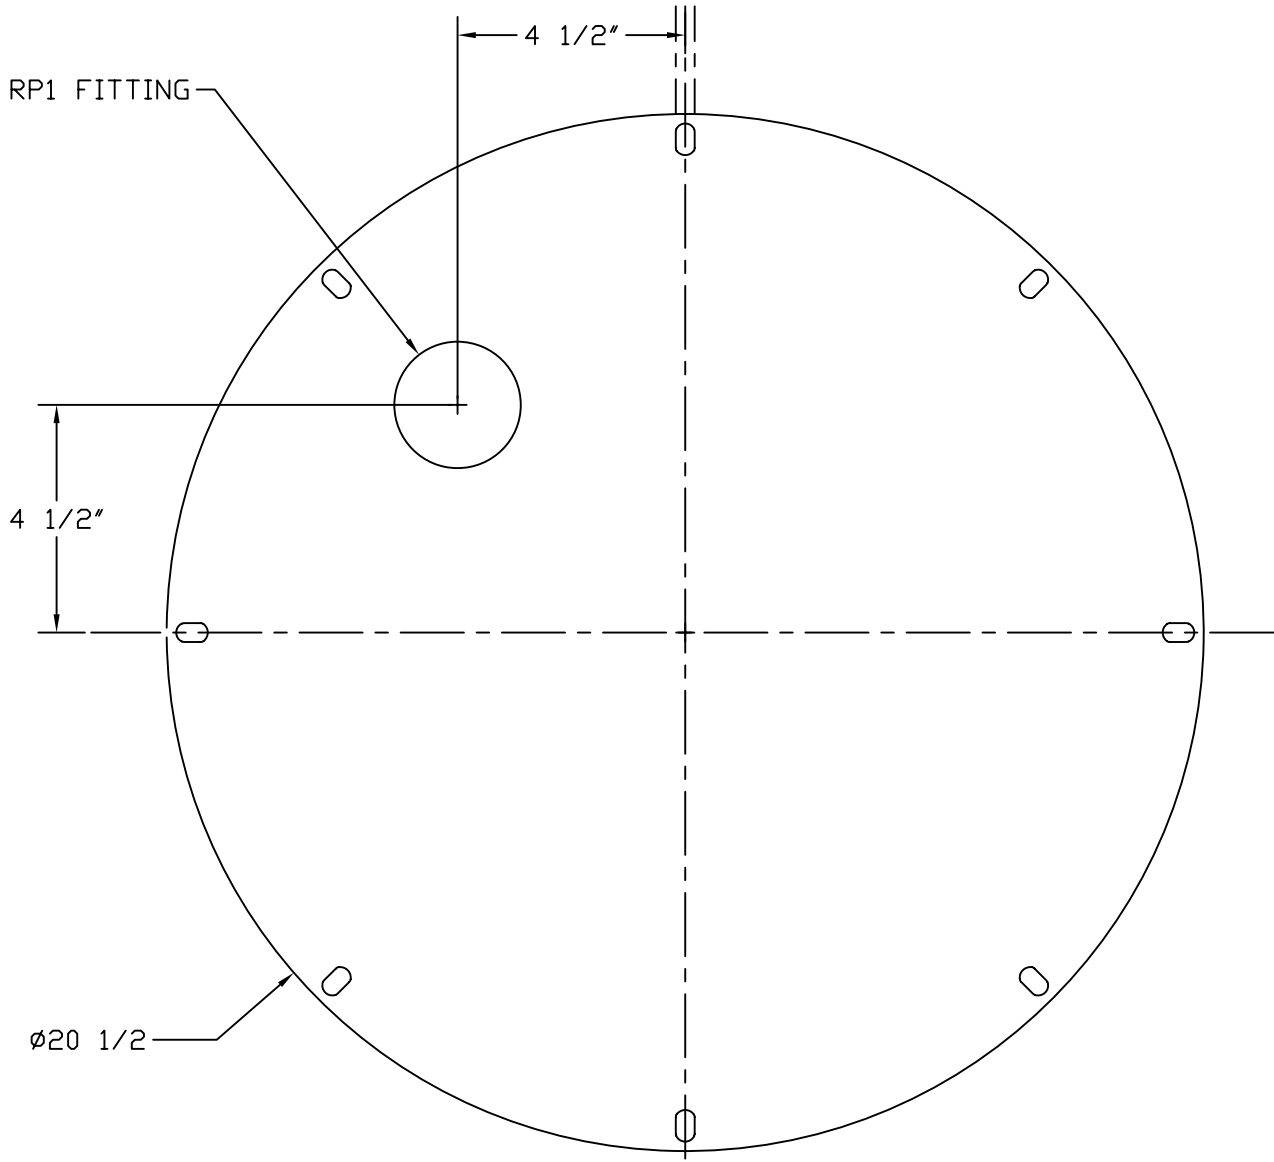

PART/PRINT #:

PART DESCRIPTION:

SCALE:

REVISION:

DATE:

AKP70121

STEEL 18" COVER ONLY (1) HOLE

NOT TO SCALE

002

9/4/03

THIS DRAWING IS THE SOLE PROPERTY OF AK INDUSTRIES INC.

B.O.M.

AKR51620 STEEL COVER RPI

AK INDUSTRIES INC.
2055 PIDCO DR.
PLYMOUTH, IN. 46563
PHONE: (574) 936-6022

DRAWN BY:
M. OLIVAREZ

TOLERANCE:
 ± 0.0625 UNLESS SPECIFIED OTHERWISE

SIGNATURE: