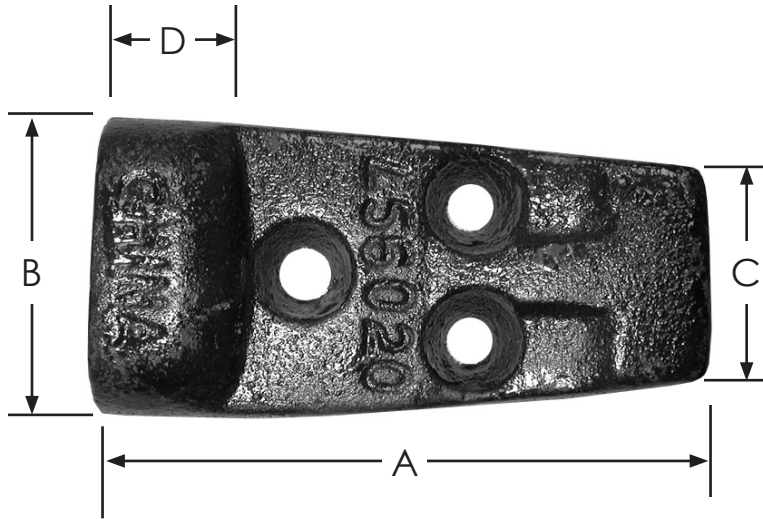

SPECIFICATION SUBMITTAL SHEET

JONES STEPHENS CORPORATION

LAVATORY AND SINK HANGERS

**PART NO.(S):
L56-020, L56-026**

features and benefits:

- Wall mount
- For cast iron or vitreous china

This product and others like it can be found in the Jones Stephens catalog. Call today to order your catalog or download it from our website:
www.plumbest.com

PART NO.	DESCRIPTION	A	B	C	D
<input type="checkbox"/> L56-020	Cast iron hanger	3-3/8"	1-3/4"	1-1/8"	7/8"
<input type="checkbox"/> L56-026	Pair of cast iron hangers	3-3/8"	1-3/4"	1-1/8"	7/8"

Jones Stephens Corporation
3249 Moody Parkway • Moody, Alabama 35004
Toll Free Phone: 1-800-355-6637 • Toll Free Fax: 1-800-462-6991
www.plumbest.com