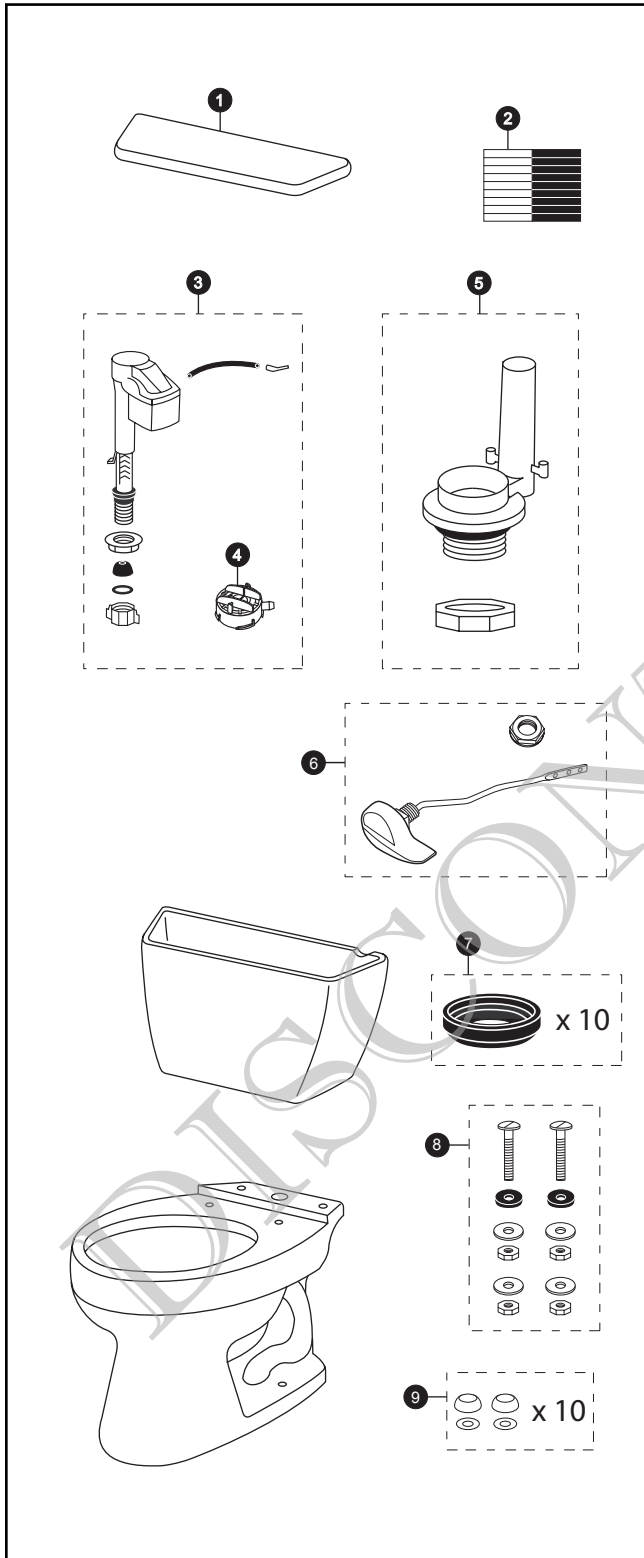

MW743563SA

ST743S
C743S
SW563

Drake® & S400 Washlet® 1.6 Gpf Toilet, Round, G-Max®, 12" Rough-In

Item	Part	Description
1	TCU706CR#01	Tank Lid w/ Velcro Tape
2	THU107	Velcro Tape
3	TSU08A.6	Fill Valve
4	THU123	Diaphragm Cap
5	THU129Z	Flush Valve
6	THU068#01	Trip Lever
7	THU131	Tank to Bowl Gaskets (for 10 toilets)
8	TSU01D	Tank Mounting Kit
9	THU098#01	Bolt Cap Sets (for 10 toilets) for #01 & #11)
10	THU692	S400 Autoflush Lever Assembly
11	THU693	S400 Autoflush G-Max Flapper Assembly
12	THU691	Wire Hooks
13	THU9184	S400 Autoflush Lever Nut Assembly
14	THU9183	S400 Autoflush Stopper Assembly
15	THU9153#01	Lid Assembly (Regular)
16	THU9154	Cushion Assembly
17	THU614	Cushion
18	THU661	Junction Metal Fitting
19	THU660	Flexible Hose
20	THU9159	Louver Assembly
21	THU9178	Base Plate Assembly
22	THU9172	Catalyst Assembly

Product Number Explanations

Toilet & Seat Combo

(MW) Toilet & Washlet® Combo
(743) Toilet Model
(563) Washlet® Model
(S) G-Max®
(A) Auto flush

Tank

(ST) Tank
(743) Model
(S) G-Max®
(A) Auto flush

Bowl

(C) Bowl
(743) Model
(S) G-Max®

Colors

(#01) Cotton

MW743563SA

ST743S
C743S
SW563

**Drake® & S400 Washlet®
1.6 Gpf Toilet, Round,
G-Max®, 12" Rough-In**