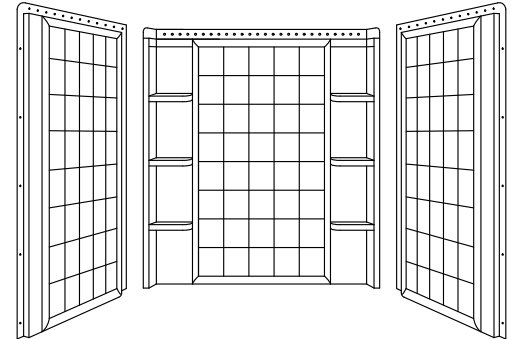

Ensemble™

60" x 36" Wall Set with Backer Boards

71104106

Features

- Modular design allows it to be moved around corners and through doorways with ease.
- Durable high gloss finish.
- Realistic tile wall surround features molded-in shelves for generous storage space.
- Wall surround includes backer boards for future grab bar installation.

Material

- Compression molded from our exclusive solid Vikrell® material.

Installation

- Some caulk required for proper installation.

Codes/Standards

- CSA B45.5/IAPMO Z124
- ASTM E162
- ASTM E662
- Greenguard UL 2818 - Gold

STERLING® Warranty - Fixtures Made of Solid Vikrell Material

See website for detailed warranty information.

Available Color/Finishes

Color tiles intended for reference only.

Color	Code	Description

	0	White
	96	Biscuit