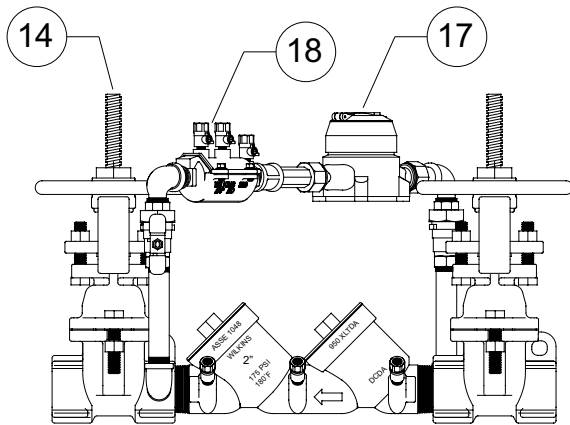

MODEL 950XLT2, 950XLT, 950XLTD

Double Check - Backflow Preventers 3/4" to 2"

Parts Drawing

MODEL 950XLT & 950XLT2

MODEL 950XLTD

MODEL 950XLTDABF

MODEL 350 and 450

Double Check – Backflow Preventers 2-1/2" and 3"

Repair Kit Components		2-1/2"	2-1/2" and 3"								3"
Item #	Item Description	212-BK	RK212-350	RK212-350CK1	RK212-350CK2	RK212-350-COVERPLATE	RK212-350-SEAT1-ASSY	RK212-350-SEAT2-ASSY	BRK212-300-SEAT1-RTNR	BRK212-300-SEAT2-RTNR	3-BK
1	Bolt, Flange	● (x8)									● (x8)
2	Nut, Flange	● (x8)									● (x8)
3	Gasket, Flange	● (x2)									● (x2)
4	O-Ring, Cover Plate					●					
5	Cover Plate					●					
6	Bolt, Cover Plate					● (x2)					
7	Seat Retainer #1			●					● (x6)		
8	Seat Retainer #2				●					● (x6)	
9	O-Ring, Seat		● (x2)	●	●						
10	Nut, Poppet Retainer			●	●						
11	Washer, #1 Check			●							
12	Washer, #2 Check				●						
13	O-Ring, Stem		● (x2)	●	●						
14	Poppet Retainer			●	●						
15	Seal Ring		● (x2)	●	●						
16	Seat Assembly, #1 Poppet			●			●				
17	Seat Assembly, #2 Poppet				●			●			

Whole Goods (Available for individual sale)			
Item #	Item Description	2-1/2"	3"
18	Gate Valve, NRS (FxF)	212-48	3-48
	Gate Valve, NRS (GxF)	212-48GXF	3-48GXF
	Gate Valve, OS&Y (FxF)	212-48OSY	3-48OSY
	Gate Valve, OS&Y (GxF)	212-48OSYGXF	3-48OSYGXF
	Butterfly Valve (GxF)	212-49GXF	3-49GXF
19	Ball Valve, FxF	12-850XL	
20	Ball Valve, MxF	12-850MXL	
21	Cover Retainer Assembly	5-23	
22	Bulkhead Fittings	BHFICXL-100	
23	Sensing Line Bulkhead Fittings	BHFIBXL-100	
24	Cover	RK212-LBF-VLV-COVER	