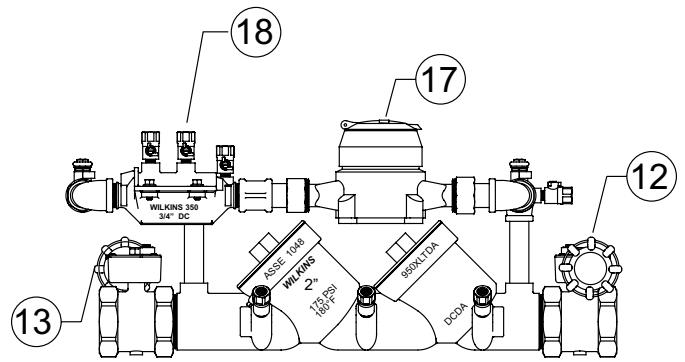

MODEL 950XLT2, 950XLT, 950XLTD

Double Check - Backflow Preventers 3/4" to 2"

Parts Drawing

MODEL 950XLT & 950XLT2

MODEL 950XLTD

MODEL 950XLTDABF

MODEL 350 and 450

Double Check – Backflow Preventers 2-1/2" and 3"

Repair Kit Components		2-1/2"	2-1/2" and 3"								3"
Item #	Item Description	212-BK	RK212-350	RK212-350CK1	RK212-350CK2	RK212-350-COVERPLATE	RK212-350-SEAT1-ASSY	RK212-350-SEAT2-ASSY	BRK212-300-SEAT1-RTNR	BRK212-300-SEAT2-RTNR	3-BK
1	Bolt, Flange	● (x8)									● (x8)
2	Nut, Flange	● (x8)									● (x8)
3	Gasket, Flange	● (x2)									● (x2)
4	O-Ring, Cover Plate					●					
5	Cover Plate					●					
6	Bolt, Cover Plate					● (x2)					
7	Seat Retainer #1			●					● (x6)		
8	Seat Retainer #2				●					● (x6)	
9	O-Ring, Seat		● (x2)	●	●						
10	Nut, Poppet Retainer			●	●						
11	Washer, #1 Check			●							
12	Washer, #2 Check				●						
13	O-Ring, Stem		● (x2)	●	●						
14	Poppet Retainer			●	●						
15	Seal Ring		● (x2)	●	●						
16	Seat Assembly, #1 Poppet			●			●				
17	Seat Assembly, #2 Poppet				●			●			

Whole Goods (Available for individual sale)			
Item #	Item Description	2-1/2"	3"
18	Gate Valve, NRS (FxF)	212-48	3-48
	Gate Valve, NRS (GxF)	212-48GXF	3-48GXF
	Gate Valve, OS&Y (FxF)	212-48OSY	3-48OSY
	Gate Valve, OS&Y (GxF)	212-48OSYGXF	3-48OSYGXF
	Butterfly Valve (GxF)	212-49GXF	3-49GXF
19	Ball Valve, FxF	12-850XL	
20	Ball Valve, MxF	12-850MXL	
21	Cover Retainer Assembly	5-23	
22	Bulkhead Fittings	BHFICXL-100	
23	Sensing Line Bulkhead Fittings	BHFIBXL-100	
24	Cover	RK212-LBF-VLV-COVER	