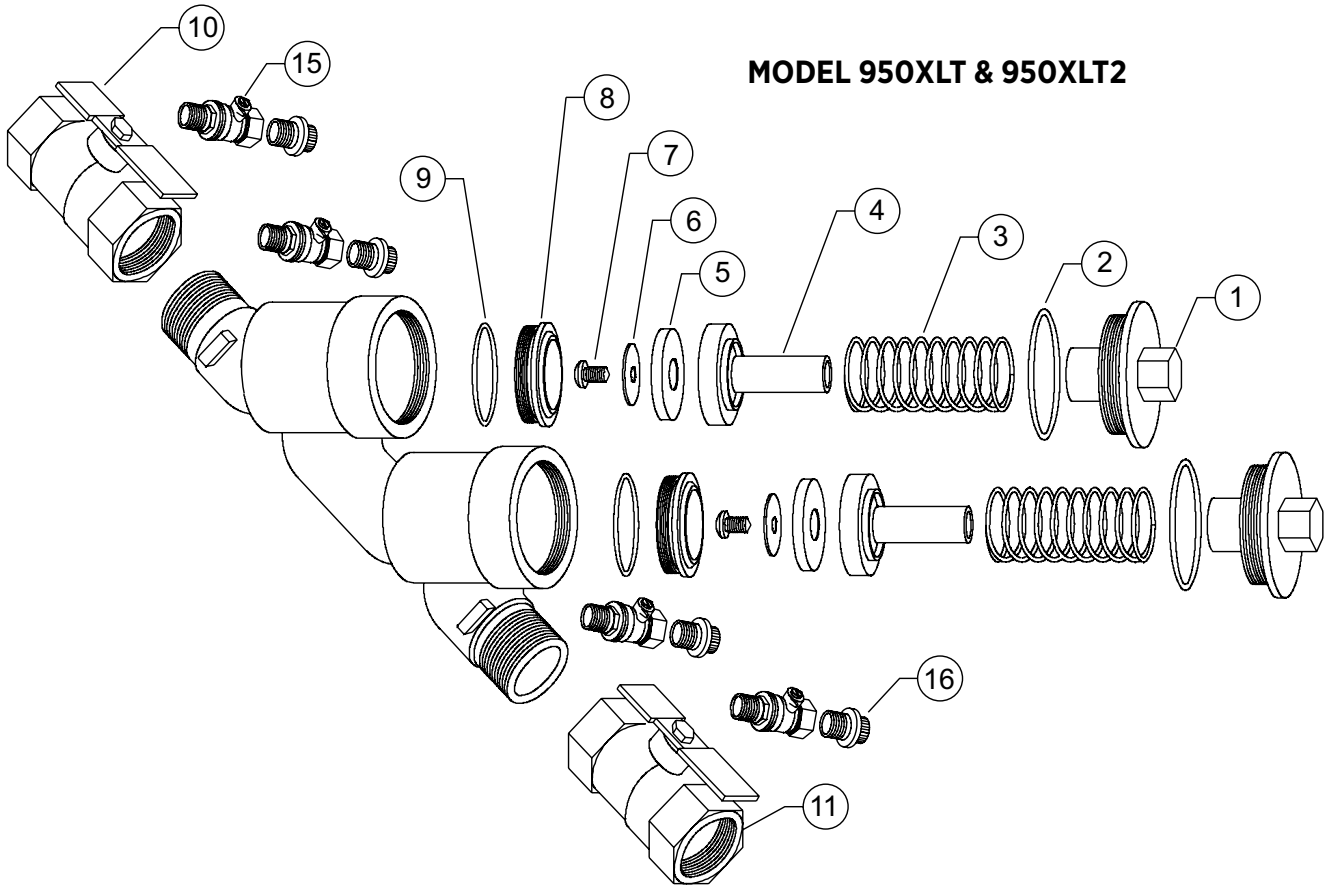

MODEL 950XLT2, 950XLT, 950XLTD

Double Check - Backflow Preventers 3/4" to 2"

Parts Drawing

MODEL 950XLT & 950XLT2

MODEL 950XLTD

MODEL 950XLTDABF

MODEL 350 and 450

Double Check – Backflow Preventers 2-1/2" and 3"

Repair Kit Components		2-1/2"	2-1/2" and 3"								3"
Item #	Item Description	212-BK	RK212-350	RK212-350CK1	RK212-350CK2	RK212-350-COVERPLATE	RK212-350-SEAT1-ASSY	RK212-350-SEAT2-ASSY	BRK212-300-SEAT1-RTNR	BRK212-300-SEAT2-RTNR	3-BK
1	Bolt, Flange	● (x8)									● (x8)
2	Nut, Flange	● (x8)									● (x8)
3	Gasket, Flange	● (x2)									● (x2)
4	O-Ring, Cover Plate					●					
5	Cover Plate					●					
6	Bolt, Cover Plate					● (x2)					
7	Seat Retainer #1			●					● (x6)		
8	Seat Retainer #2				●					● (x6)	
9	O-Ring, Seat		● (x2)	●	●						
10	Nut, Poppet Retainer			●	●						
11	Washer, #1 Check			●							
12	Washer, #2 Check				●						
13	O-Ring, Stem		● (x2)	●	●						
14	Poppet Retainer			●	●						
15	Seal Ring		● (x2)	●	●						
16	Seat Assembly, #1 Poppet			●			●				
17	Seat Assembly, #2 Poppet				●			●			

Whole Goods (Available for individual sale)			
Item #	Item Description	2-1/2"	3"
18	Gate Valve, NRS (FxF)	212-48	3-48
	Gate Valve, NRS (GxF)	212-48GXF	3-48GXF
	Gate Valve, OS&Y (FxF)	212-48OSY	3-48OSY
	Gate Valve, OS&Y (GxF)	212-48OSYGXF	3-48OSYGXF
	Butterfly Valve (GxF)	212-49GXF	3-49GXF
19	Ball Valve, FxF	12-850XL	
20	Ball Valve, MxF	12-850MXL	
21	Cover Retainer Assembly	5-23	
22	Bulkhead Fittings	BHFICXL-100	
23	Sensing Line Bulkhead Fittings	BHFIBXL-100	
24	Cover	RK212-LBF-VLV-COVER	