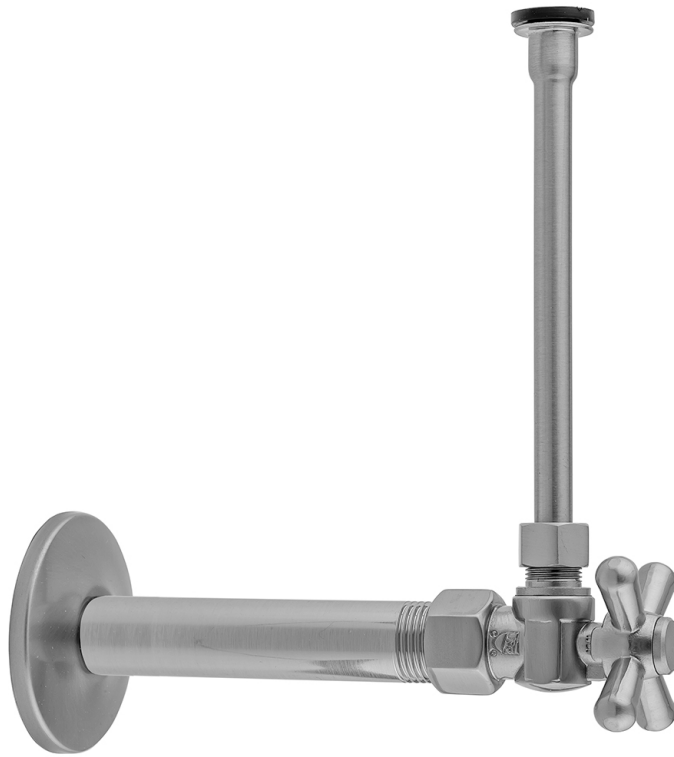

Quarter Turn Angle Pattern 1/2" IPS x 3/8" O.D. Toilet Supply Kit with Standard Cross Handle, 20" Supply Tube, Escutcheon

Model #: 616-72-

FEATURES:

- Complete Toilet Supply Kit
- Kit contains:
 - (1) Quarter Turn Angle Pattern 1/2" IPS x 3/8" O.D. Supply Valve with Standard Cross Handle P/N 616
 - (1) 20" Copper Supply Tube P/N 772
 - (1) Escutcheon P/N 741 (ULB P/N 6015)
 - (1) 1/2" Brass Nipple P/N 801-12.4

AVAILABLE FINISHES:

Polished Chrome (PCH)	Satin Chrome (SC)	Bronze Umber (BU)
Satin Nickel (SN)	Pewter (PEW)	Caramel Bronze (CB)
Polished Nickel (PN)	Antique Brass (AB)	Antique Copper (ACU)
Oil-Rubbed Bronze (ORB)	Polished Brass (PB)	Polished Copper (PCU)
Vintage Bronze (VB)	Satin Brass (SB)	Rose Gold (RG)
Matte Black (MBK)	Satin Gold (SG)	Polished Gold (PG)
Black Nickel (BKN)	Bombay Gold (BG)	Jewelers Gold (JG)
Europa Bronze (EB)	White (WH)	Sedona Beige (SDB)
Tristan Brass (TB)	Unlacquered Brass (ULB)	

SPECIFICATION DRAWING:

COMPONENTS	
DESCRIPTION	QTY:
ANGLE VALVE - STANDARD CROSS HANDLE	1
20" X 1/2" O.D. SUPPLY TUBE	1
ESCUTCHEON	1
PLASTIC FILL VALVE COUPLING NUT	1
4" NIPPLE	1

AVAILABLE HANDLES: