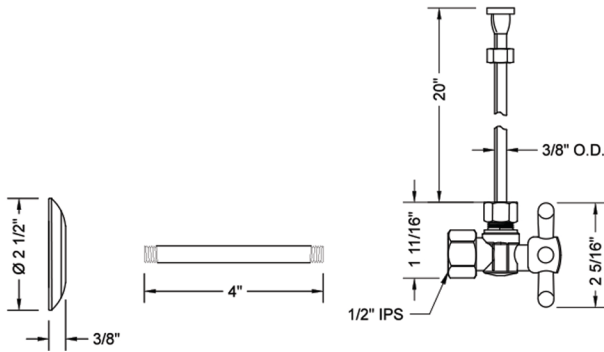

Quarter Turn Angle Pattern 1/2" IPS x 3/8" O.D. Toilet Supply Kit with Standard Cross Handle, 20" Supply Tube, Escutcheon

Model #: 616-72-

FEATURES:

- Complete Toilet Supply Kit
- Kit contains:
 - (1) Quarter Turn Angle Pattern 1/2" IPS x 3/8" O.D. Supply Valve with Standard Cross Handle P/N 616
 - (1) 20" Copper Supply Tube P/N 772
 - (1) Escutcheon P/N 741 (ULB P/N 6015)
 - (1) 1/2" Brass Nipple P/N 801-12.4

SPECIFICATION DRAWING:

COMPONENTS	
DESCRIPTION	QTY:
ANGLE VALVE - STANDARD CROSS HANDLE	1
20" X 1/2" O.D. SUPPLY TUBE	1
ESCUTCHEON	1
PLASTIC FILL VALVE COUPLING NUT	1
4" NIPPLE	1

AVAILABLE HANDLES: