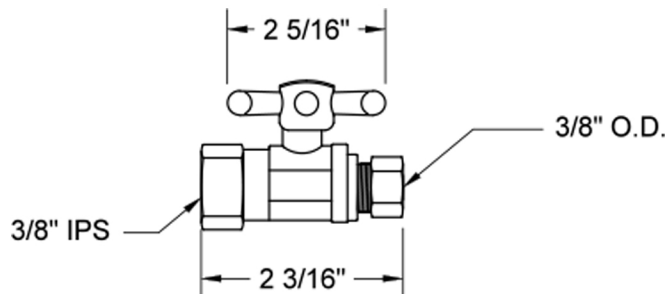

Quarter Turn Straight Pattern 3/8" IPS x 3/8" O.D. Supply Valve with Standard Cross Handle

Model #: 618-

FEATURES:

- Straight pattern IPS x 3/8" O.D. quarter turn ball valve
- 3/8" IPS inlet x 3/8" O.D. outlet
- All brass body and stem
- White Porcelain button available - "H", "C" & plain for standard cross handle only

SPECIFICATION DRAWING:

AVAILABLE HANDLES: