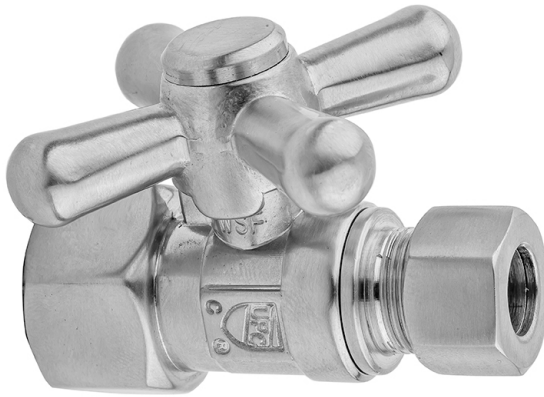

Quarter Turn Straight Pattern 3/8" IPS x 3/8" O.D. Supply Valve with Standard Cross Handle

Model #: 618-

FEATURES:

- Straight pattern IPS x 3/8" O.D. quarter turn ball valve
- 3/8" IPS inlet x 3/8" O.D. outlet
- All brass body and stem
- White Porcelain button available - "H", "C" & plain for standard cross handle only

AVAILABLE FINISHES:

Polished Chrome (PCH)	Satin Chrome (SC)	Bronze Umber (BU)
Satin Nickel (SN)	Pewter (PEW)	Caramel Bronze (CB)
Polished Nickel (PN)	Antique Brass (AB)	Antique Copper (ACU)
Oil-Rubbed Bronze (ORB)	Polished Brass (PB)	Polished Copper (PCU)
Vintage Bronze (VB)	Satin Brass (SB)	Rose Gold (RG)
Matte Black (MBK)	Satin Gold (SG)	Polished Gold (PG)
Black Nickel (BKN)	Bombay Gold (BG)	Jewelers Gold (JG)
Europa Bronze (EB)	White (WH)	Sedona Beige (SDB)
Tristan Brass (TB)	Unlacquered Brass (ULB)	