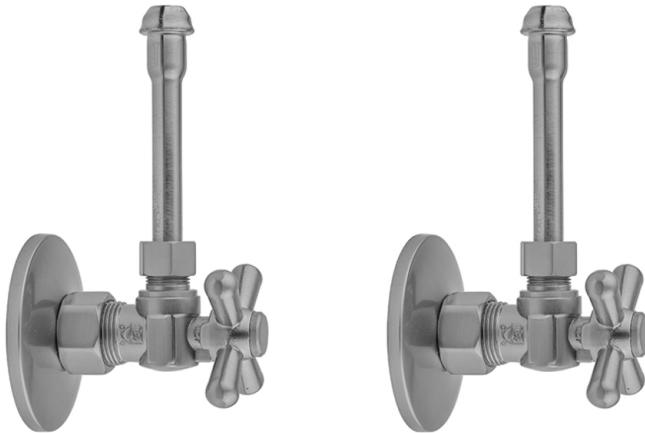

Quarter Turn Angle Pattern 5/8" O.D. Compression (Fits 1/2" Copper) x 3/8" O.D. Faucet Supply Kit with Standard Cross Handle, 20" Supply Tubes, Escutcheons
Model #: 621-62-

FEATURES:

- Complete Faucet Supply Kit
- Kit contains:
 - (2) Quarter Turn Angle Pattern 5/8" O.D. Compression (Fits 1/2" Copper) x 3/8" O.D. Supply Valve with Standard Cross Handle P/N 621
 - (2) 20" Copper Supply Tubes P/N 662
 - (2) Escutcheons P/N 7463 (ULB P/N 6015)

AVAILABLE FINISHES:

Polished Chrome (PCH)	Satin Chrome (SC)	Bronze Umber (BU)
Satin Nickel (SN)	Pewter (PEW)	Caramel Bronze (CB)
Polished Nickel (PN)	Antique Brass (AB)	Antique Copper (ACU)
Oil-Rubbed Bronze (ORB)	Polished Brass (PB)	Polished Copper (PCU)
Vintage Bronze (VB)	Satin Brass (SB)	Rose Gold (RG)
Matte Black (MBK)	Satin Gold (SG)	Polished Gold (PG)
Black Nickel (BKN)	Bombay Gold (BG)	Jewelers Gold (JG)
Europa Bronze (EB)	White (WH)	Sedona Beige (SDB)
Tristan Brass (TB)	Unlacquered Brass (ULB)	

SPECIFICATION DRAWING:

COMPONENTS	
DESCRIPTION	QTY:
ANGLE VALVE - STANDARD CROSS HANDLE	2
20" x 3/8" O.D. SUPPLY TUBE	2
ESCUTCHEON	2

AVAILABLE HANDLES: