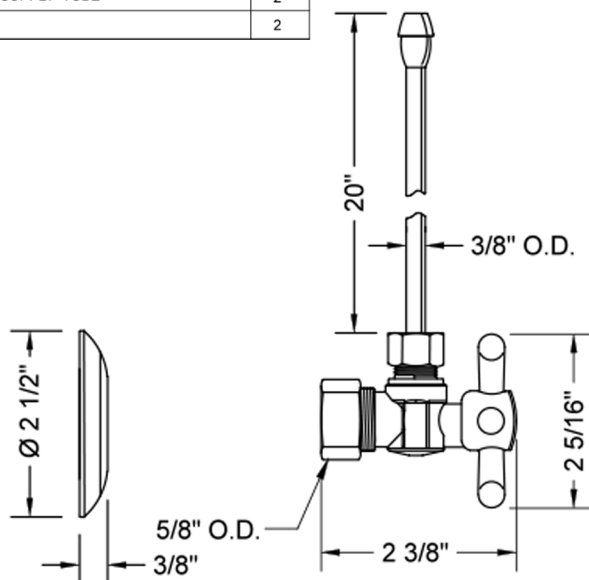

Quarter Turn Angle Pattern 5/8" O.D. Compression (Fits 1/2" Copper) x 3/8" O.D. Faucet Supply Kit with Standard Cross Handle, 20" Supply Tubes, Escutcheons
Model #: 621-62-

FEATURES:

- Complete Faucet Supply Kit
- Kit contains:
 - (2) Quarter Turn Angle Pattern 5/8" O.D. Compression (Fits 1/2" Copper) x 3/8" O.D. Supply Valve with Standard Cross Handle P/N 621
 - (2) 20" Copper Supply Tubes P/N 662
 - (2) Escutcheons P/N 7463 (ULB P/N 6015)

SPECIFICATION DRAWING:

COMPONENTS	
DESCRIPTION	QTY:
ANGLE VALVE - STANDARD CROSS HANDLE	2
20" x 3/8" O.D. SUPPLY TUBE	2
ESCUTCHEON	2

AVAILABLE HANDLES: