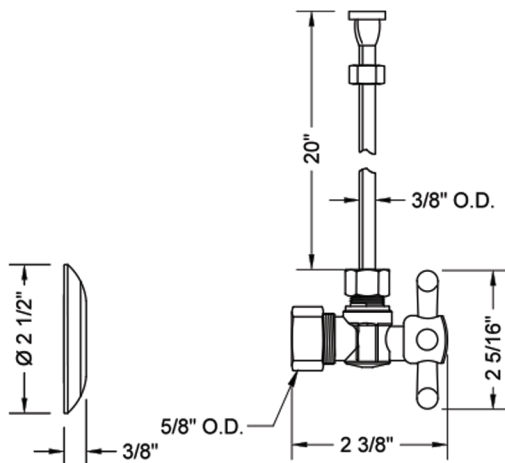

Quarter Turn Angle Pattern 5/8" O.D. Compression (Fits 1/2" Copper) x 3/8" O.D. Toilet Supply Kit Standard Cross Handle, 20" Supply Tube, Escutcheon

Model #: 621-72-

FEATURES:

- Complete Toilet Supply Kit
- Kit contains:
 - (1) Quarter Turn Angle Pattern 5/8" O.D. Compression (Fits 1/2" Copper) x 3/8" O.D. Supply Valve with Standard Cross Handle P/N 621
 - (1) 20" Copper Supply Tube P/N 772
 - (1) Escutcheon P/N 7463 (ULB P/N 6015)

SPECIFICATION DRAWING:

COMPONENTS	
DESCRIPTION	QTY:
ANGLE VALVE - STANDARD CROSS HANDLE	1
20" X 3/8" O.D. SUPPLY TUBE	1
ESCUTCHEON	1
PLASTIC FILL VALVE COUPLING NUT	1

AVAILABLE HANDLES: