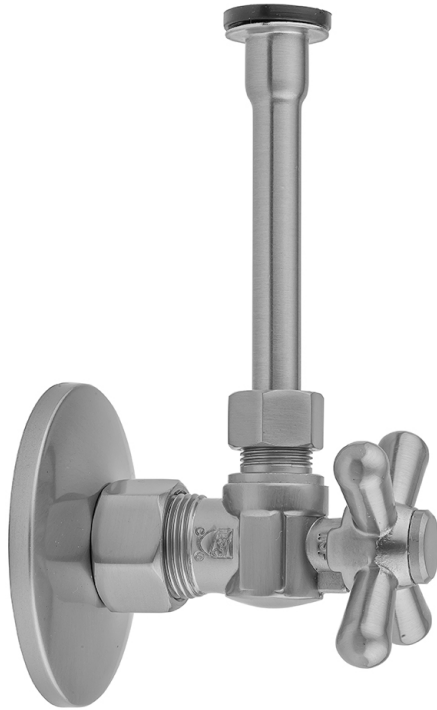

Quarter Turn Angle Pattern 5/8" O.D. Compression (Fits 1/2" Copper) x 3/8" O.D. Toilet Supply Kit Standard Cross Handle, 20" Supply Tube, Escutcheon

Model #: 621-72-

FEATURES:

- Complete Toilet Supply Kit
- Kit contains:
 - (1) Quarter Turn Angle Pattern 5/8" O.D. Compression (Fits 1/2" Copper) x 3/8" O.D. Supply Valve with Standard Cross Handle P/N 621
 - (1) 20" Copper Supply Tube P/N 772
 - (1) Escutcheon P/N 7463 (ULB P/N 6015)

AVAILABLE FINISHES:

Polished Chrome (PCH)	Satin Chrome (SC)	Bronze Umber (BU)
Satin Nickel (SN)	Pewter (PEW)	Caramel Bronze (CB)
Polished Nickel (PN)	Antique Brass (AB)	Antique Copper (ACU)
Oil-Rubbed Bronze (ORB)	Polished Brass (PB)	Polished Copper (PCU)
Vintage Bronze (VB)	Satin Brass (SB)	Rose Gold (RG)
Matte Black (MBK)	Satin Gold (SG)	Polished Gold (PG)
Black Nickel (BKN)	Bombay Gold (BG)	Jewelers Gold (JG)
Europa Bronze (EB)	White (WH)	Sedona Beige (SDB)
Tristan Brass (TB)	Unlacquered Brass (ULB)	

SPECIFICATION DRAWING:

COMPONENTS	
DESCRIPTION	QTY:
ANGLE VALVE - STANDARD CROSS HANDLE	1
20" X 3/8" O.D. SUPPLY TUBE	1
ESCUTCHEON	1
PLASTIC FILL VALVE COUPLING NUT	1

AVAILABLE HANDLES: