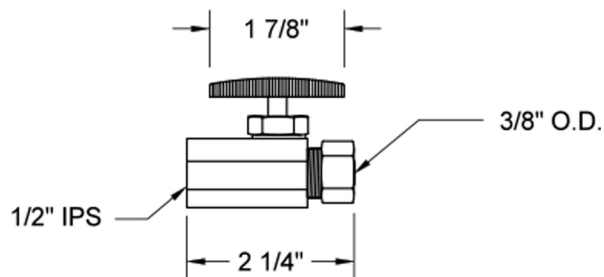

SPECIFICATION DRAWING:

AVAILABLE HANDLES:

COMPLIANCES:

Complies with: ASME A112.18.1-2012/CSA B125.1-12