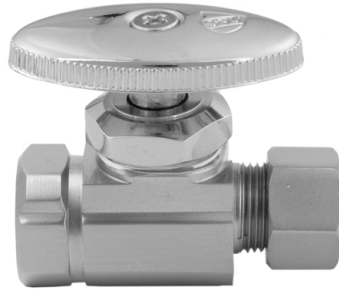

Multi Turn Straight Pattern 1/2" IPS x 3/8" O.D. Supply Valve with Oval Handle

Model #:591-

FEATURES:

- Straight pattern IPS x 3/8" O.D. multi turn style valve
- 1/2" IPS inlet x 3/8" O.D. outlet
- All brass body and stem

AVAILABLE FINISHES:

Polished Chrome (PCH)	Satin Chrome (SC)	Satin Nickel (SN)
Polished Nickel (PN)	Antique Brass (AB)	Oil-Rubbed Bronze (ORB)
Polished Brass (PB)	Vintage Bronze (VB)	

SPECIFICATION DRAWING: