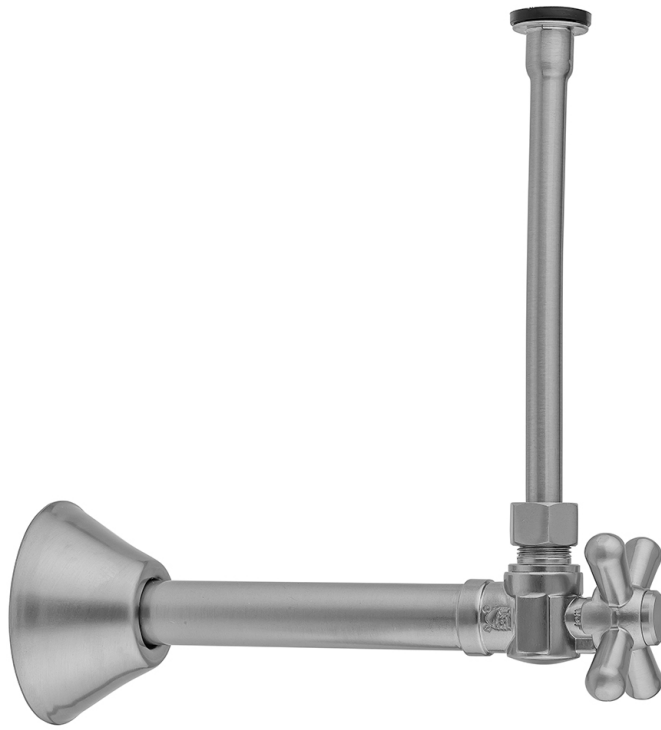

Quarter Turn Angle Pattern 1/2" Copper (Sweat Fit) x 3/8" O.D. Toilet Supply Kit with Standard Cross Handle, 20" Supply Tube, Escutcheon

Model #: 629-72-

FEATURES:

- Complete Toilet Supply Kit
- Kit contains:
 - (1) Quarter Turn Angle Pattern 1/2" Copper (Sweat Fit) x 3/8" O.D. Supply Valve with Standard Cross Handle P/N 629
 - (1) 20" Copper Supply Tube P/N 772
 - (1) Bell Escutcheon P/N 7116

AVAILABLE FINISHES:

Polished Chrome (PCH)	Satin Chrome (SC)	Bronze Umber (BU)
Satin Nickel (SN)	Pewter (PEW)	Caramel Bronze (CB)
Polished Nickel (PN)	Antique Brass (AB)	Antique Copper (ACU)
Oil-Rubbed Bronze (ORB)	Polished Brass (PB)	Polished Copper (PCU)
Vintage Bronze (VB)	Satin Brass (SB)	Rose Gold (RG)
Matte Black (MBK)	Satin Gold (SG)	Polished Gold (PG)
Black Nickel (BKN)	Bombay Gold (BG)	Jewelers Gold (JG)
Europa Bronze (EB)	White (WH)	Sedona Beige (SDB)
Tristan Brass (TB)		

SPECIFICATION DRAWING:

COMPONENTS	
DESCRIPTION	QTY:
ANGLE VALVE - STANDARD CROSS HANDLE	1
20" X 3/8" O.D. SUPPLY TUBE	1
ESCUTCHEON	1
PLASTIC FILL VALVE COUPLING NUT	1

AVAILABLE HANDLES: