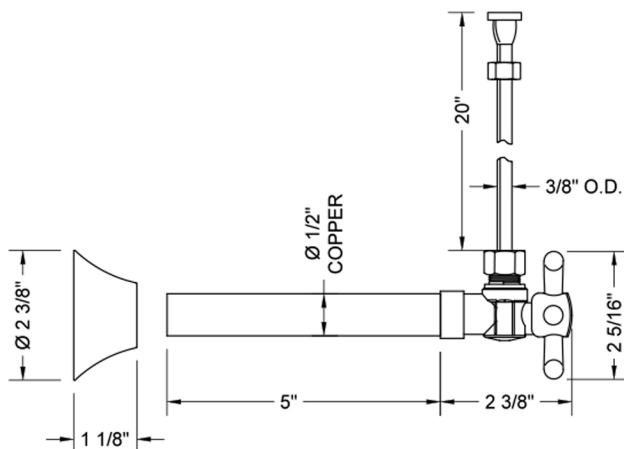

Quarter Turn Angle Pattern 1/2" Copper (Sweat Fit) x 3/8" O.D. Toilet Supply Kit with Standard Cross Handle, 20" Supply Tube, Escutcheon

Model #: 629-72-

FEATURES:

- Complete Toilet Supply Kit
- Kit contains:
 - (1) Quarter Turn Angle Pattern 1/2" Copper (Sweat Fit) x 3/8" O.D. Supply Valve with Standard Cross Handle P/N 629
 - (1) 20" Copper Supply Tube P/N 772
 - (1) Bell Escutcheon P/N 7116

SPECIFICATION DRAWING:

COMPONENTS	
DESCRIPTION	QTY:
ANGLE VALVE - STANDARD CROSS HANDLE	1
20" X 3/8" O.D. SUPPLY TUBE	1
ESCUTCHEON	1
PLASTIC FILL VALVE COUPLING NUT	1

AVAILABLE HANDLES: