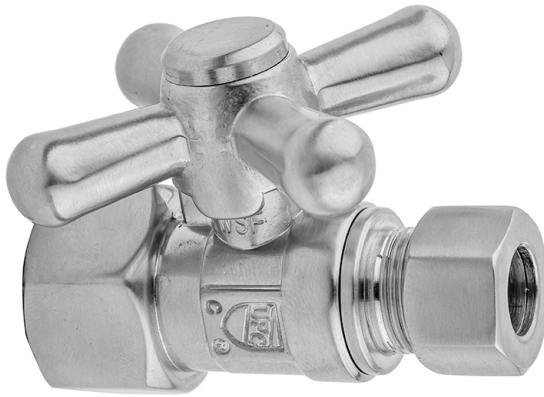

Quarter Turn Straight Pattern 1/2" IPS x 1/2" O.D. Supply Valve with Standard Cross Handle

Model #: 620-

FEATURES:

- Straight pattern IPS x 1/2" O.D. quarter turn ball valve
- 1/2" IPS inlet x 1/2" O.D. outlet
- All brass body and stem
- White Porcelain button available - "H", "C" & plain for standard cross handle only

AVAILABLE FINISHES:

Polished Chrome (PCH)	Satin Chrome (SC)	Bronze Umber (BU)
Satin Nickel (SN)	Pewter (PEW)	Caramel Bronze (CB)
Polished Nickel (PN)	Antique Brass (AB)	Antique Copper (ACU)
Oil-Rubbed Bronze (ORB)	Polished Brass (PB)	Polished Copper (PCU)
Vintage Bronze (VB)	Satin Brass (SB)	Rose Gold (RG)
Matte Black (MBK)	Satin Gold (SG)	Polished Gold (PG)
Black Nickel (BKN)	Bombay Gold (BG)	Jewelers Gold (JG)
Europa Bronze (EB)	White (WH)	Sedona Beige (SDB)
Tristan Brass (TB)	Unlacquered Brass (ULB)	