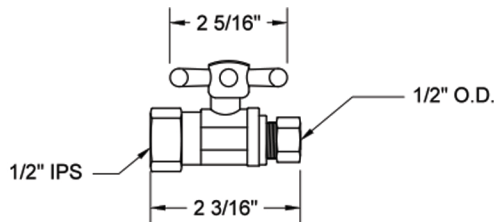

Quarter Turn Straight Pattern 1/2" IPS x 1/2" O.D. Supply Valve with Standard Cross Handle

Model #: 620-

FEATURES:

- Straight pattern IPS x 1/2" O.D. quarter turn ball valve
- 1/2" IPS inlet x 1/2" O.D. outlet
- All brass body and stem
- White Porcelain button available - "H", "C" & plain for standard cross handle only

AVAILABLE FINISHES:

Polished Chrome (PCH)	Satin Chrome (SC)	Bronze Umber (BU)
Satin Nickel (SN)	Pewter (PEW)	Caramel Bronze (CB)
Polished Nickel (PN)	Antique Brass (AB)	Antique Copper (ACU)
Oil-Rubbed Bronze (ORB)	Polished Brass (PB)	Polished Copper (PCU)
Vintage Bronze (VB)	Satin Brass (SB)	Rose Gold (RG)
Matte Black (MBK)	Satin Gold (SG)	Polished Gold (PG)
Black Nickel (BKN)	Bombay Gold (BG)	Jewelers Gold (JG)
Europa Bronze (EB)	White (WH)	Sedona Beige (SDB)
Tristan Brass (TB)	Unlacquered Brass (ULB)	

SPECIFICATION DRAWING:

AVAILABLE HANDLES:

COMPLIANCES:

Complies with: ASME A112.18.1-2012/CSA B125.1-12