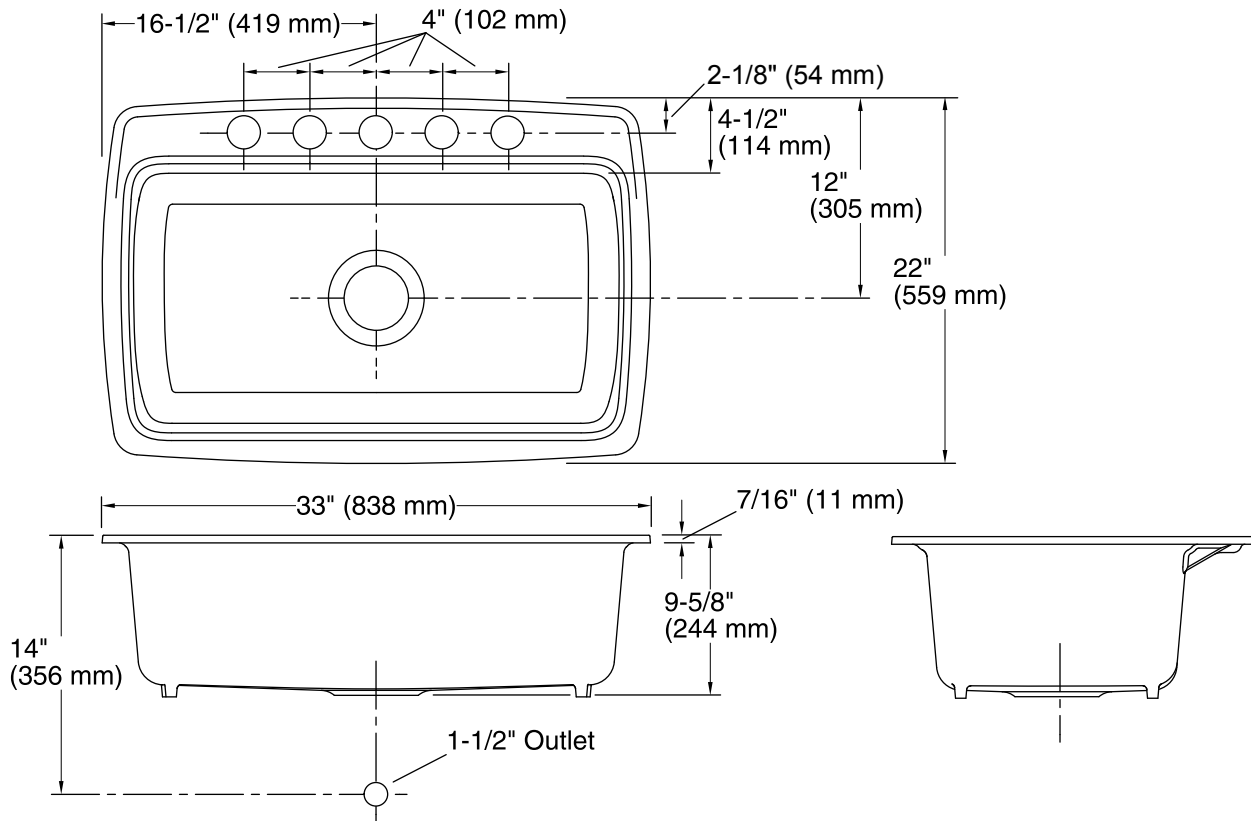

### Features

- 36-inch minimum base cabinet width.
- KOHLER cast iron.
- Acid-resistant enamel finish.
- Under-mount.
- Single compartment.
- Three oversized faucet holes with two oversized accessory holes to the right.
- 33" (838 mm) x 22" (559 mm)

### Components

Additional included component/s: Under-mount sink kit 23" (584 mm).

## Technical Information

All product dimensions are nominal.

Bowl configuration:	Single
Installation:	Under-mount
Bowl area	Length: 29" (737 mm) Width: 15" (381 mm) Bowl depth: 9" (229 mm)
Number of deck holes:	5
Faucet hole(s):	2-3/8" (60 mm)
Drain hole:	3-5/8" (92 mm)
Template:	Under-mount, 1034873-7, required, included