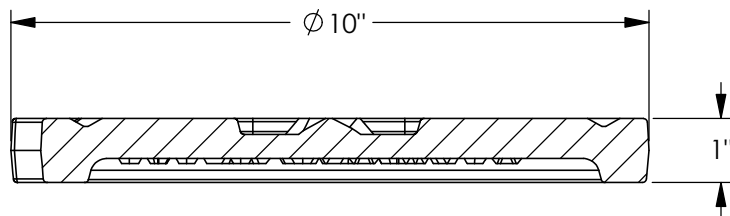

# 1566 Cleanout/Monument Box Cover

**BOTTOM VIEW**

**SECTION A-A**

**Product Number**

00156622

**Design Features**

- Materials  
Gray Iron (CL35B)
- Load Rating  
Heavy Duty
- Open Area  
n/a
- Coating  
Undipped
- √ Designates Machined Surface

**Certification**

- ASTM A48
- 
- Country of Origin: USA

**Drawing Revision**

01/20/2006 Designer: DEW  
03/22/2019 Revised By: JRA

**Disclaimer**

Weights (lbs/kg), dimensions (inches/mm) and drawings provided for your guidance. We reserve the right to modify specifications without prior notice.