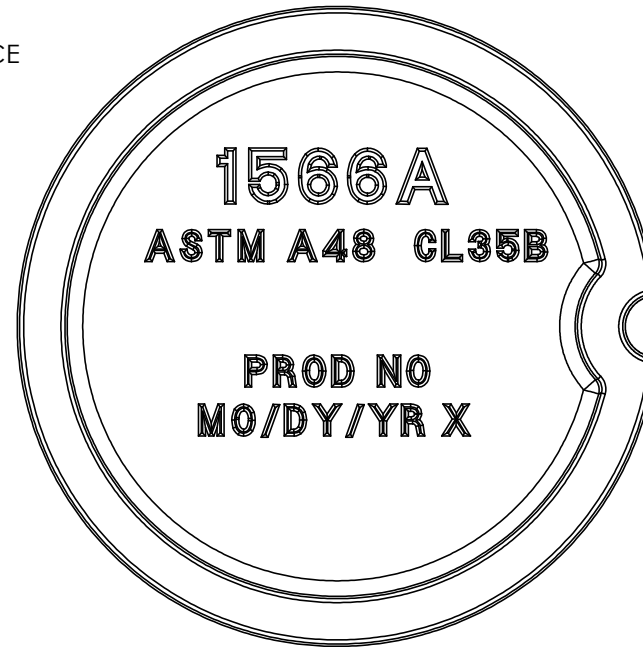

# 1566 Cleanout/Monument Box Cover

**BOTTOM VIEW**

**SECTION A-A**

**Product Number**

00156622

**Design Features**

- Materials  
Gray Iron (CL35B)
- Load Rating  
Heavy Duty
- Open Area  
n/a
- Coating  
Undipped
- √ Designates Machined Surface

**Certification**

- ASTM A48
- 
- Country of Origin: USA

**Drawing Revision**

01/20/2006 Designer: DEW  
03/22/2019 Revised By: JRA

**Disclaimer**

Weights (lbs/kg), dimensions (inches/mm) and drawings provided for your guidance. We reserve the right to modify specifications without prior notice.