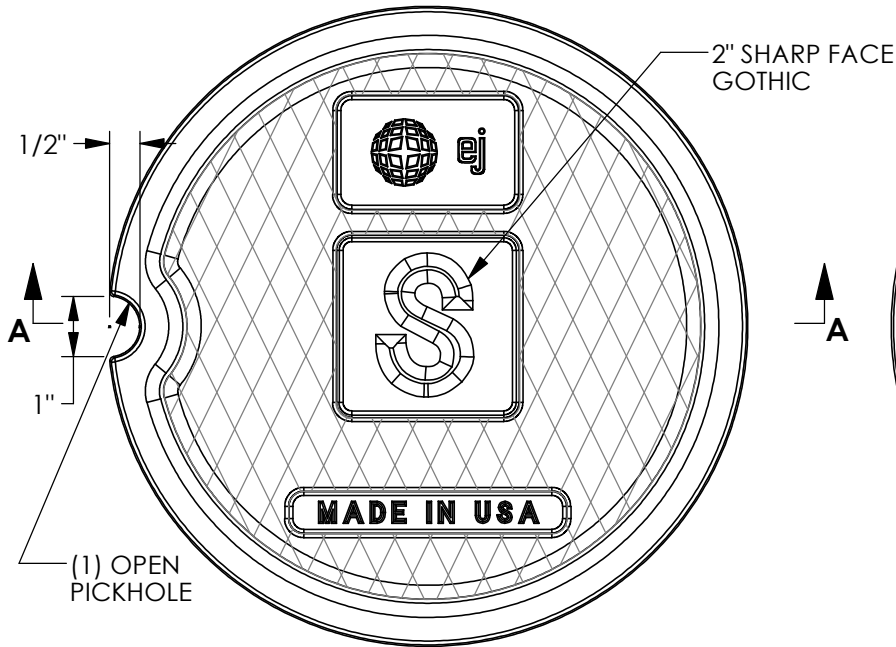

# 1566 Cleanout/Monument Box Cover

**BOTTOM VIEW**

**SECTION A-A**

**Product Number**

00156622

**Design Features**

- Materials  
Gray Iron (CL35B)
- Load Rating  
Heavy Duty
- Open Area  
n/a
- Coating  
Undipped
- √ Designates Machined Surface

**Certification**

- ASTM A48
- 
- Country of Origin: USA

**Drawing Revision**

01/20/2006 Designer: DEW  
03/22/2019 Revised By: JRA

**Disclaimer**

Weights (lbs/kg), dimensions (inches/mm) and drawings provided for your guidance. We reserve the right to modify specifications without prior notice.