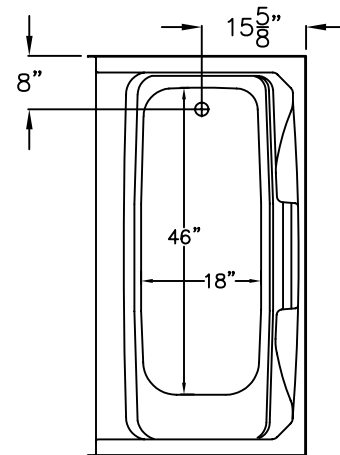

LUXURY GELCOAT SERIES

SUBMITTAL DATA

FRONT VIEW

SIDE VIEW

TOP VIEW

Same great design as the G 6063 TS tub shower, just a little smaller. Features three molded soap ledges and an acrylic towel bar. Available as a whirlpool.

Left and Right handed models available.

Unit complies with ANSI Z124.1-2, NAHB, and UPC.

DUE TO THE NATURE OF THE MATERIALS
DIMENSIONS MAY VARY ± 1/2"

Job Name:	AQUARIUS	
Model No.: G6004TS	Drawing#: G 6004 TS	
Approved by:	Date Approved:	Date: 10-21-03 Revised: 7-7-11
Rep.:	Wholesaler:	Quote No.: