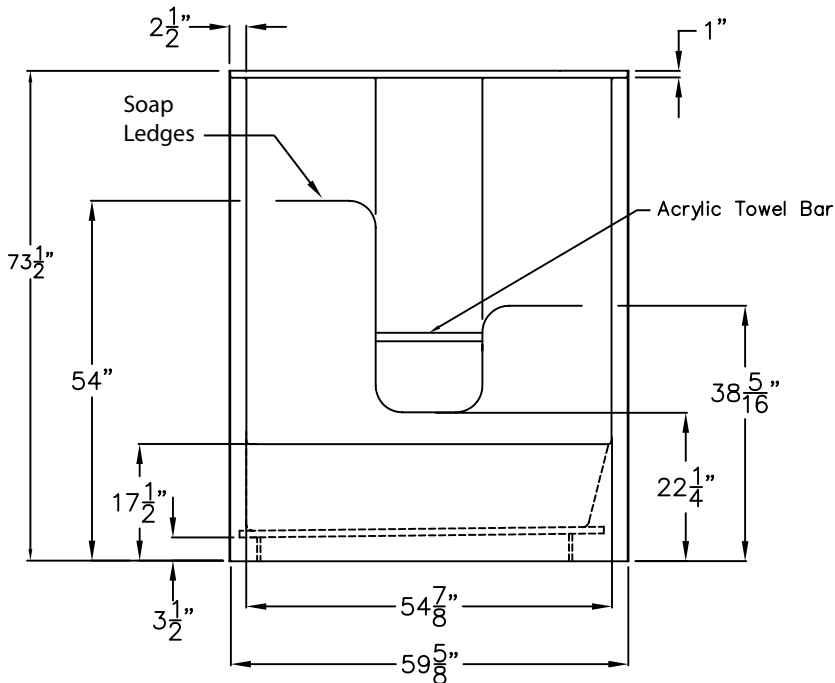

LUXURY GELCOAT SERIES

SUBMITTAL DATA

FRONT VIEW

SIDE VIEW

TOP VIEW

Same great design as the G 6063 TS tub shower, just a little smaller. Features three molded soap ledges and an acrylic towel bar. Available as a whirlpool.

Left and Right handed models available.

Unit complies with ANSI Z124.1-2, NAHB, and UPC.

DUE TO THE NATURE OF THE MATERIALS
DIMENSIONS MAY VARY ± 1/2"

Job Name:	AQUARIUS	
Model No.: G6004TS	Drawing#: G 6004 TS	
Approved by:	Date Approved:	Date: 10-21-03 Revised: 7-7-11
Rep.:	Wholesaler:	Quote No.: