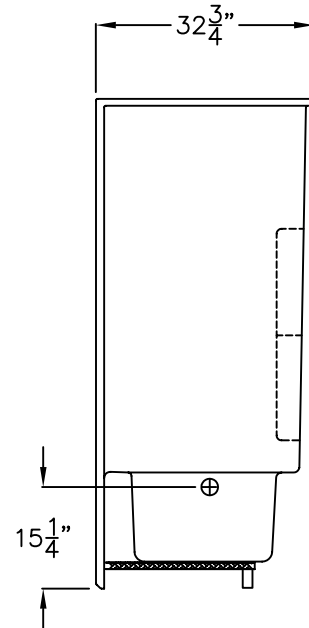

LUXURY GELCOAT SERIES

SUBMITTAL DATA

FRONT VIEW

SIDE VIEW

TOP VIEW

Same great design as the G 6063 TS tub shower, just a little smaller. Features three molded soap ledges and an acrylic towel bar. Available as a whirlpool.

Left and Right handed models available.

Unit complies with ANSI Z124.1-2, NAHB, and UPC.

DUE TO THE NATURE OF THE MATERIALS
DIMENSIONS MAY VARY ± 1/2"

Job Name:	AQUARIUS	
Model No.: G6004TS	Drawing#: G 6004 TS	
Approved by:	Date Approved:	Date: 10-21-03 Revised: 7-7-11
Rep.:	Wholesaler:	Quote No.: