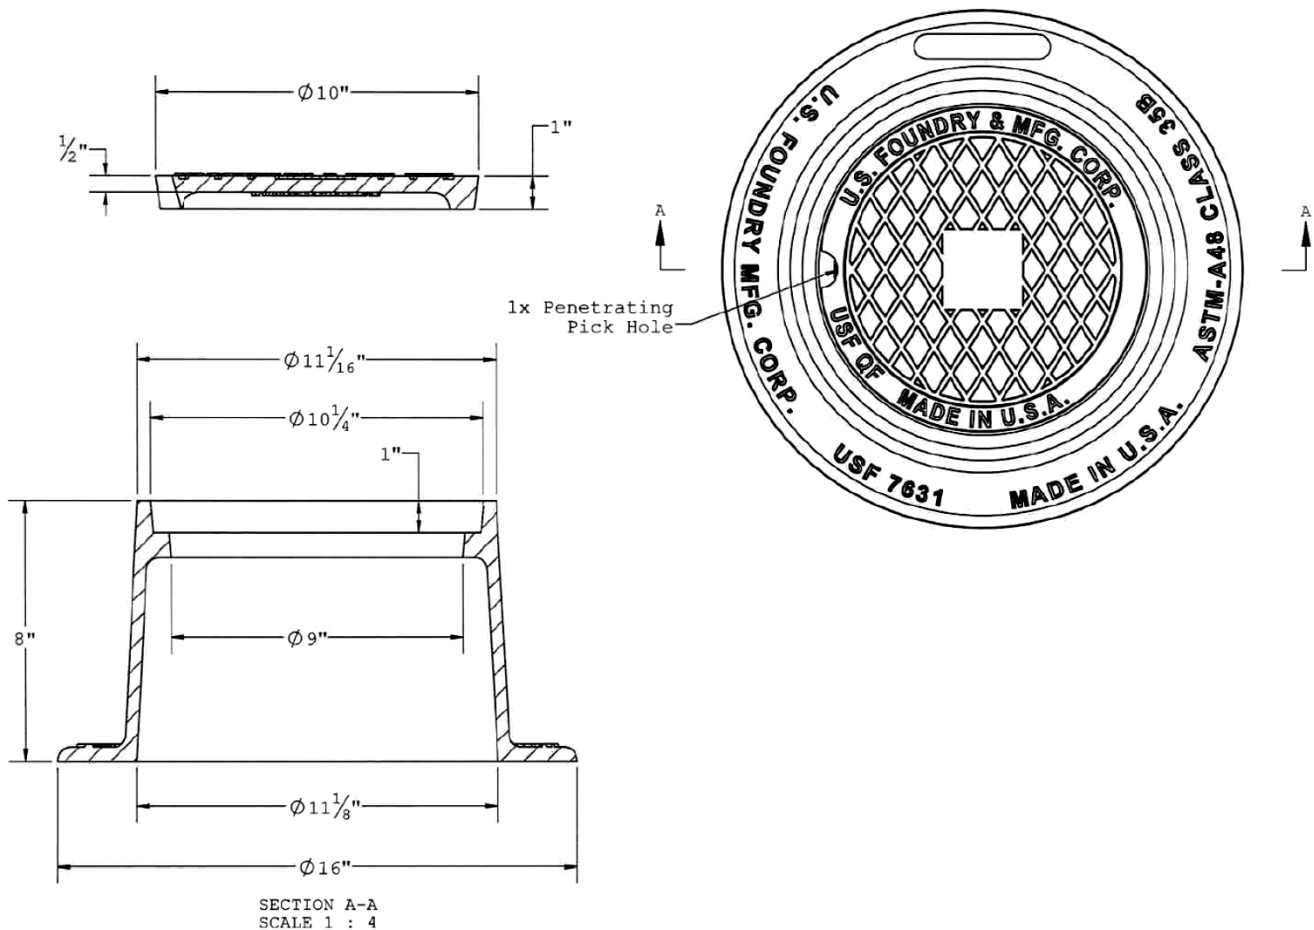

# CAPITOL FOUNDRY OF VA, INC.

2856 CRUSADER CIRCLE  
VIRGINIA BEACH, VA 23453

PHONE: (757) 427-9431

FAX: (757) 427-9308

www.capitolfoundry.net

DOMESTIC 'LAMPHOLE' FRAME & COVER

MATERIAL SPEC: ASTM A-48 CLASS 35B