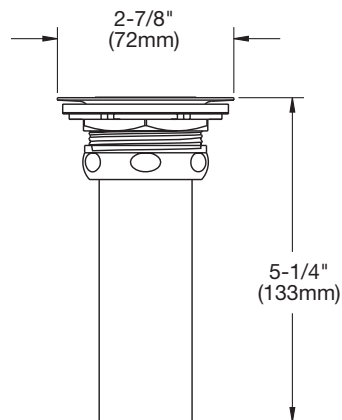

ELKAY[®]

SPECIFICATIONS

Sink Accessories Drain Fitting Model LK58

GENERAL

- Type 304 stainless steel body and removable basket strainer with metal stem and rubber stopper
- Fits 2" (51mm) opening
- Polished finish
- Chrome plated brass 1-1/2" (38mm) x 4" (102mm) tailpiece