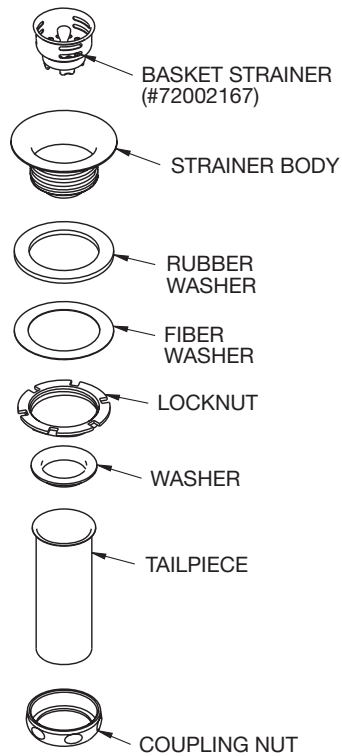

ELKAY[®]

SPECIFICATIONS

Sink Accessories Drain Fitting Model LK58

GENERAL

- Type 304 stainless steel body and removable basket strainer with metal stem and rubber stopper
- Fits 2" (51mm) opening
- Polished finish
- Chrome plated brass 1-1/2" (38mm) x 4" (102mm) tailpiece