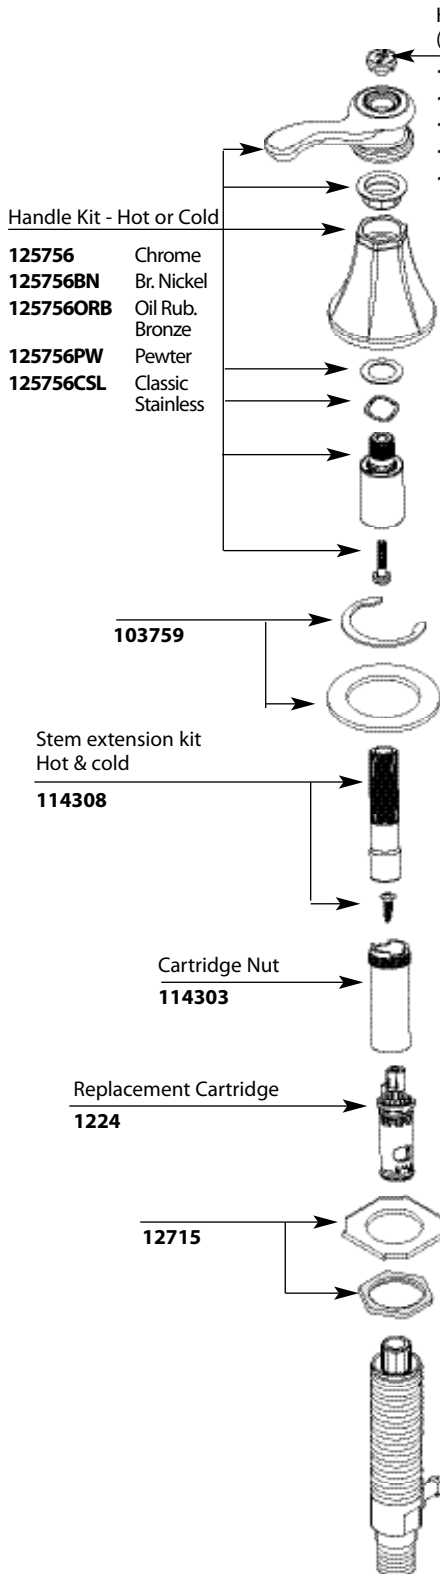

# Illustrated Parts

■ Order by Part Number

- Handle Cap - Hot & Cold  
(all include white)
- 114324 Chrome
  - 114324BN Brushed Nickel
  - 114324ORB Oil Rubbed Bronze
  - 114324PW Pewter
  - 114324CSL Classic Stainless

Handle Kit - Hot or Cold

- 125756 Chrome
- 125756BN Br. Nickel
- 125756ORB Oil Rub. Bronze
- 125756PW Pewter
- 125756CSL Classic Stainless

- Bearing Washer Kit  
116731

- Aerator
- 116618 Chrome
  - 116618BN Stainless
  - 116618ORB Oil Rubbed Bronze
  - 116618PW Pewter
  - 116618CSL Classic Stainless

Vestige®		
Two-Handle Kitchen Faucet w/Side Spray		
MODEL	HANDLE	FINISH
7068	Lever	Chrome
7068ORB	Lever	Oil Rubbed Bronze
7068CSL	Lever	Classic Stainless
7068PW	Lever	Pewter
<b>Discontinued</b>		
7068SL	Lever	Stainless

FOR MODELS WITH THREADED CONNECTION  
Models prior to 7/07

- Hardware Kit (includes diverter)  
116730
- Diverter  
14960
- Side Spray
- 125710 Chrome
  - 125710SL Stainless
  - 125710ORB Oil Rubbed Bronze
  - 125710PW Pewter