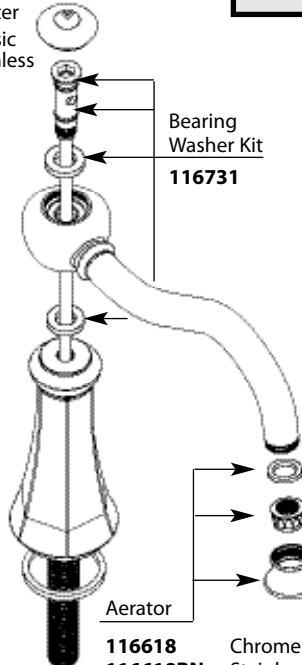

# Illustrated Parts

■ Order by Part Number

- Handle Cap - Hot & Cold  
(all include white)
- 114324 Chrome
  - 114324BN Brushed Nickel
  - 114324ORB Oil Rubbed Bronze
  - 114324PW Pewter
  - 114324CSL Classic Stainless

Handle Kit - Hot or Cold

- 125756 Chrome
- 125756BN Br. Nickel
- 125756ORB Oil Rub. Bronze
- 125756PW Pewter
- 125756CSL Classic Stainless

- Bearing Washer Kit  
116731

- Aerator
- 116618 Chrome
  - 116618BN Stainless
  - 116618ORB Oil Rubbed Bronze
  - 116618PW Pewter
  - 116618CSL Classic Stainless

Stem extension kit  
Hot & cold

- 114308

- 103759

- Cartridge Nut  
114303

- Replacement Cartridge  
1224

- 12715

Hydrolock® Connection

- 136102

- Diverter Housing Kit  
144578

- Adapter  
138765

- Hardware Kit  
118303

- Hydrolock® Supply Hose Kit  
114299

- Installation Tool  
118305

FOR MODELS WITH HYDROLOCK® CONNECTION

- Side Spray
- 136106 Chrome
  - 136106SL Stainless
  - 136106ORB Oil Rubbed Bronze
  - 136106PW Pewter
  - 136106CSL Classic Stainless
- Hose Guide
- 104235 Chrome
  - 100005SL Stainless
  - 104235ORB Oil Rubbed Bronze
  - 104235PW Pewter
  - 104235CSL Classic Stainless