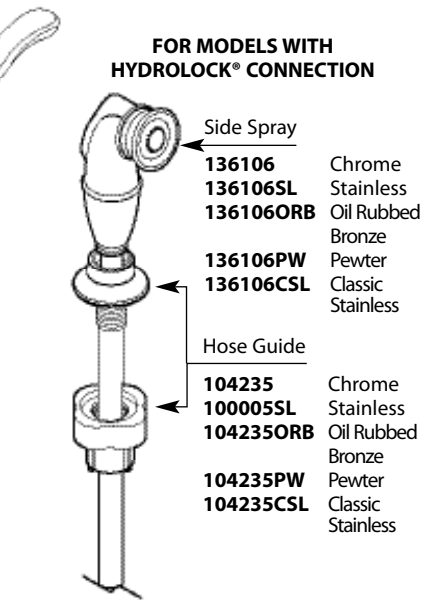

# Illustrated Parts

■ Order by Part Number

- Handle Cap - Hot & Cold  
(all include white)
- 114324 Chrome
  - 114324BN Brushed Nickel
  - 114324ORB Oil Rubbed Bronze
  - 114324PW Pewter
  - 114324CSL Classic Stainless

Stem extension kit  
Hot & cold

- 114308

- 103759

- Cartridge Nut  
114303

- Replacement Cartridge  
1224

- 12715

Hydrolock® Connection

- 136102

- Diverter Housing Kit  
144578

- Adapter  
138765

- Hardware Kit  
118303

- Hydrolock® Supply Hose Kit  
114299

- Installation Tool  
118305

FOR MODELS WITH HYDROLOCK® CONNECTION

- Side Spray
- 136106 Chrome
  - 136106SL Stainless
  - 136106ORB Oil Rubbed Bronze
  - 136106PW Pewter
  - 136106CSL Classic Stainless
- Hose Guide
- 104235 Chrome
  - 100005SL Stainless
  - 104235ORB Oil Rubbed Bronze
  - 104235PW Pewter
  - 104235CSL Classic Stainless

Models 7/07 to 3/09

- Hardware Kit (includes diverter)  
139968
- Diverter  
14960
- Hydrolock® Connection  
136102