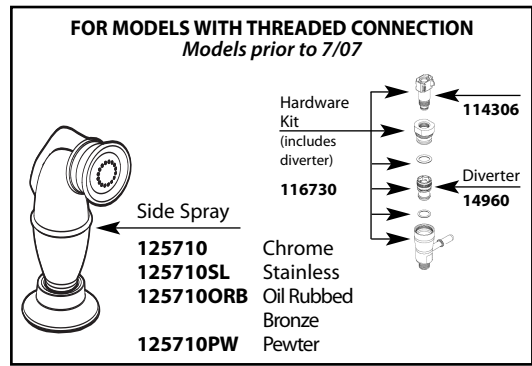

- Diverter Housing Kit  
144578

- Adapter  
138765

- Hardware Kit  
118303

- Hydrolock® Supply Hose Kit  
114299

- Installation Tool  
118305

FOR MODELS WITH HYDROLOCK® CONNECTION

- Side Spray
- 136106 Chrome
  - 136106SL Stainless
  - 136106ORB Oil Rubbed Bronze
  - 136106PW Pewter
  - 136106CSL Classic Stainless
- Hose Guide
- 104235 Chrome
  - 100005SL Stainless
  - 104235ORB Oil Rubbed Bronze
  - 104235PW Pewter
  - 104235CSL Classic Stainless

Vestige®		
Two-Handle Kitchen Faucet w/Side Spray		
MODEL	HANDLE	FINISH
7068	Lever	Chrome
7068ORB	Lever	Oil Rubbed Bronze
7068CSL	Lever	Classic Stainless
7068PW	Lever	Pewter
<b>Discontinued</b>		
7068SL	Lever	Stainless