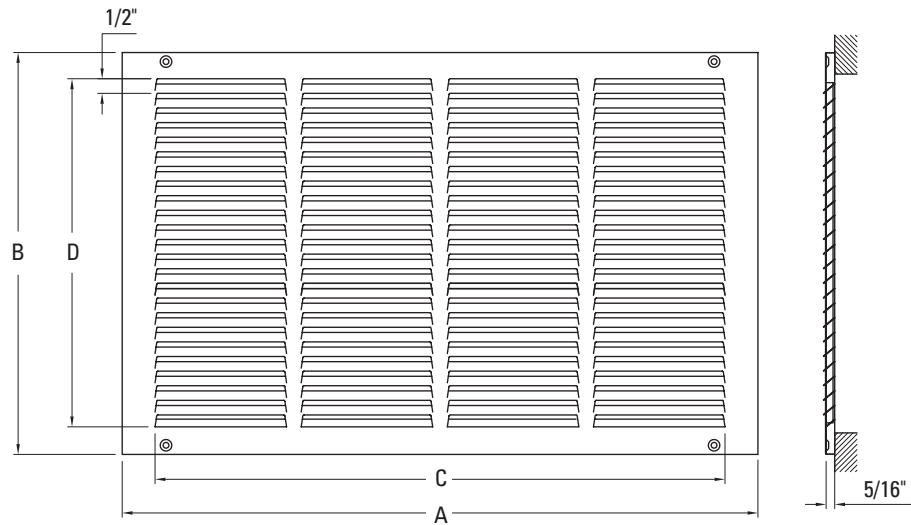

Stamped Steel Return Air Grille

Product Specifications

PSRGW

Product Features

- All steel construction
- 1/2" Spaced fins at 40 degrees
- 5/16" Margin turnback
- Screws included
- Available in white

Size Availability													
WIDTH													
	6	8	10	12	14	16	18	20	24	25	30	36	
HEIGHT	4		X	X	X	X		X					
	6	X	X	X	X	X	X	X	X		X		
	8		X	X	X	X	X	X	X		X		
	10			X	X	X	X		X	X		X	
	12			X	X	X	X	X	X		X	X	
	14		X	X	X	X		X	X	X	X	X	
	16				X	X	X		X	X	X	X	
	18				X	X		X		X		X	
	20			X	X	X	X		X	X	X	X	
	24			X	X	X	X	X	X	X		X	X
	25					X	X		X				
	30				X	X		X	X	X		X	