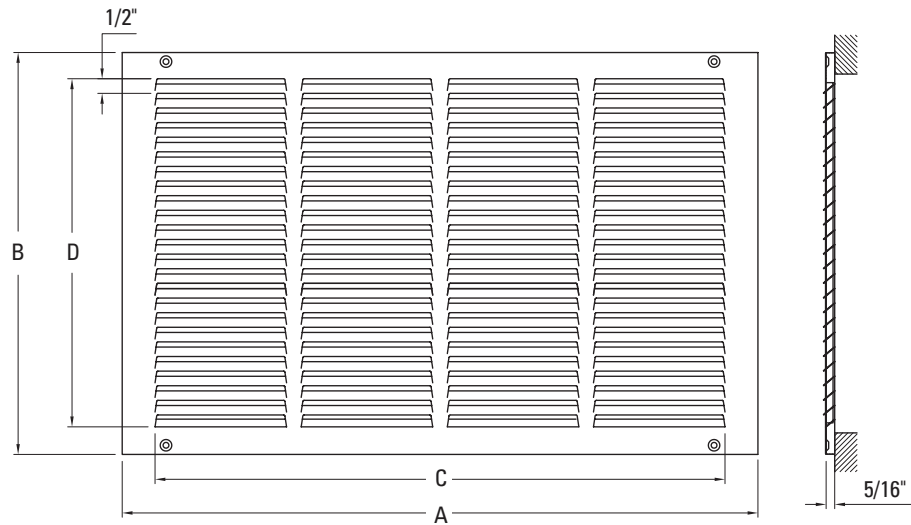

Stamped Steel Return Air Grille

Product Specifications

PSRGW

Product Features

- All steel construction
- 1/2" Spaced fins at 40 degrees
- 5/16" Margin turnback
- Screws included
- Available in white

Size Availability													
WIDTH													
	6	8	10	12	14	16	18	20	24	25	30	36	
HEIGHT	4		X	X	X	X		X					
	6	X	X	X	X	X	X	X	X		X		
	8		X	X	X	X	X	X	X		X		
	10			X	X	X	X		X	X	X	X	
	12				X	X	X	X	X	X	X	X	
	14		X	X		X			X	X	X	X	X
	16				X	X	X		X	X	X	X	
	18				X			X		X		X	
	20			X	X	X	X		X	X	X	X	
	24			X	X	X	X	X	X	X		X	X
	25					X	X		X				
	30				X	X		X	X	X		X	