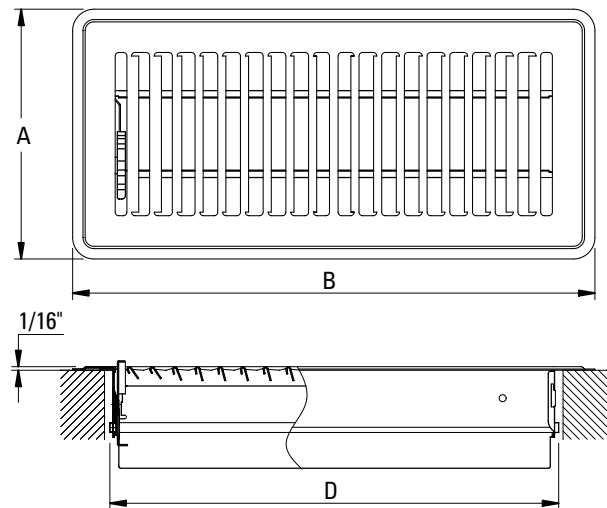

Floor Diffuser

Product Specifications

PSFD

Product Features

- Heavy gauge steel construction for floor use
- Multi-angled fin setting
- Floor operated damper
- Available in white and brown

Specifications

Item No.	Size	Color	A	B	C	D
PSFDBK10	2x10	Brown	3-1/2"	11-1/2"	1-11/16"	9-7/8"
PSFDWK10	2x10	White	3-1/2"	11-1/2"	1-11/16"	9-7/8"
PSFDBK12	2x12	Brown	3-1/2"	13-1/2"	1-11/16"	11-7/8"
PSFDWK12	2x12	White	3-1/2"	13-1/2"	1-11/16"	11-7/8"
PSFDBK14	2x14	Brown	3-1/2"	15-1/2"	1-11/16"	13-7/8"
PSFDWK14	2x14	White	3-1/2"	15-1/2"	1-11/16"	13-7/8"
PSFDBPX	4x8	Brown	5-1/2"	9-1/2"	3-3/4"	7-7/8"
PSFDWPX	4x8	White	5-1/2"	9-1/2"	3-3/4"	7-7/8"
PSFDBP10	4x10	Brown	5-1/2"	11-1/2"	3-3/4"	9-7/8"
PSFDWP10	4x10	White	5-1/2"	11-1/2"	3-3/4"	9-7/8"
PSFDBP12	4x12	Brown	5-1/2"	13-1/2"	3-3/4"	11-7/8"
PSFDWP12	4x12	White	5-1/2"	13-1/2"	3-3/4"	11-7/8"
PSFDBP14	4x14	Brown	5-1/2"	15-1/2"	3-3/4"	13-7/8"
PSFDWP14	4x14	White	5-1/2"	15-1/2"	3-3/4"	13-7/8"
PSFDBU10	6x10	Brown	7-1/2"	11-1/2"	5-3/4"	9-7/8"
PSFDWU10	6x10	White	7-1/2"	11-1/2"	5-3/4"	9-7/8"
PSFDBU12	6x12	Brown	7-1/2"	13-1/2"	5-3/4"	11-7/8"
PSFDWU12	6x12	White	7-1/2"	13-1/2"	5-3/4"	11-7/8"
PSFDBU14	6x14	Brown	7-1/2"	15-1/2"	5-3/4"	13-7/8"
PSFDWU14	6x14	White	7-1/2"	15-1/2"	5-3/4"	13-7/8"
PSFDBX14	8x14	Brown	9-1/2"	15-1/2"	7-3/4"	13-7/8"

LENGTH	Size Availability Brown				Size Availability White			
	WIDTH				WIDTH			
	2	4	6	8	2	4	6	
8		X			8		X	
10	X	X	X		10	X	X	X
12	X	X	X		12	X	X	X
14	X	X	X	X	14	X	X	X

Warranty

1-Year limited warranty