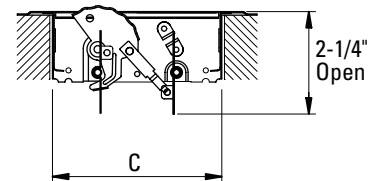

Floor Diffuser

Product Specifications

PSFD

Product Features

- Heavy gauge steel construction for floor use
- Multi-angled fin setting
- Floor operated damper
- Available in white and brown

Specifications

Item No.	Size	Color	A	B	C	D
PSFDBK10	2x10	Brown	3-1/2"	11-1/2"	1-11/16"	9-7/8"
PSFDWK10	2x10	White	3-1/2"	11-1/2"	1-11/16"	9-7/8"
PSFDBK12	2x12	Brown	3-1/2"	13-1/2"	1-11/16"	11-7/8"
PSFDWK12	2x12	White	3-1/2"	13-1/2"	1-11/16"	11-7/8"
PSFDBK14	2x14	Brown	3-1/2"	15-1/2"	1-11/16"	13-7/8"
PSFDWK14	2x14	White	3-1/2"	15-1/2"	1-11/16"	13-7/8"
PSFDBPX	4x8	Brown	5-1/2"	9-1/2"	3-3/4"	7-7/8"
PSFDWPX	4x8	White	5-1/2"	9-1/2"	3-3/4"	7-7/8"
PSFDBP10	4x10	Brown	5-1/2"	11-1/2"	3-3/4"	9-7/8"
PSFDWP10	4x10	White	5-1/2"	11-1/2"	3-3/4"	9-7/8"
PSFDBP12	4x12	Brown	5-1/2"	13-1/2"	3-3/4"	11-7/8"
PSFDWP12	4x12	White	5-1/2"	13-1/2"	3-3/4"	11-7/8"
PSFDBP14	4x14	Brown	5-1/2"	15-1/2"	3-3/4"	13-7/8"
PSFDWP14	4x14	White	5-1/2"	15-1/2"	3-3/4"	13-7/8"
PSFDBU10	6x10	Brown	7-1/2"	11-1/2"	5-3/4"	9-7/8"
PSFDWU10	6x10	White	7-1/2"	11-1/2"	5-3/4"	9-7/8"
PSFDBU12	6x12	Brown	7-1/2"	13-1/2"	5-3/4"	11-7/8"
PSFDWU12	6x12	White	7-1/2"	13-1/2"	5-3/4"	11-7/8"
PSFDBU14	6x14	Brown	7-1/2"	15-1/2"	5-3/4"	13-7/8"
PSFDWU14	6x14	White	7-1/2"	15-1/2"	5-3/4"	13-7/8"
PSFDBX14	8x14	Brown	9-1/2"	15-1/2"	7-3/4"	13-7/8"

LENGTH	Size Availability Brown				Size Availability White			
	WIDTH				WIDTH			
	2	4	6	8	2	4	6	
8		X			8		X	
10	X	X	X		10	X	X	X
12	X	X	X		12	X	X	X
14	X	X	X	X	14	X	X	X

Warranty

1-Year limited warranty