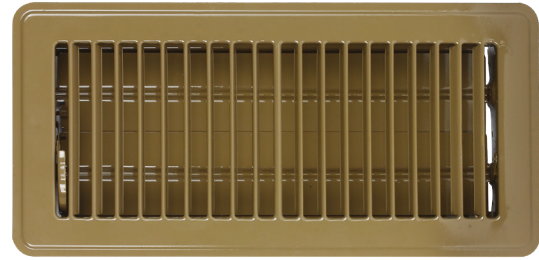

Floor Diffuser

Product Specifications

PSFD

Product Features

- Heavy gauge steel construction for floor use
- Multi-angled fin setting
- Floor operated damper
- Available in white and brown

Specifications

Item No.	Size	Color	A	B	C	D
PSFDBK10	2x10	Brown	3-1/2"	11-1/2"	1-11/16"	9-7/8"
PSFDWK10	2x10	White	3-1/2"	11-1/2"	1-11/16"	9-7/8"
PSFDBK12	2x12	Brown	3-1/2"	13-1/2"	1-11/16"	11-7/8"
PSFDWK12	2x12	White	3-1/2"	13-1/2"	1-11/16"	11-7/8"
PSFDBK14	2x14	Brown	3-1/2"	15-1/2"	1-11/16"	13-7/8"
PSFDWK14	2x14	White	3-1/2"	15-1/2"	1-11/16"	13-7/8"
PSFDBPX	4x8	Brown	5-1/2"	9-1/2"	3-3/4"	7-7/8"
PSFDWPX	4x8	White	5-1/2"	9-1/2"	3-3/4"	7-7/8"
PSFDBP10	4x10	Brown	5-1/2"	11-1/2"	3-3/4"	9-7/8"
PSFDWP10	4x10	White	5-1/2"	11-1/2"	3-3/4"	9-7/8"
PSFDBP12	4x12	Brown	5-1/2"	13-1/2"	3-3/4"	11-7/8"
PSFDWP12	4x12	White	5-1/2"	13-1/2"	3-3/4"	11-7/8"
PSFDBP14	4x14	Brown	5-1/2"	15-1/2"	3-3/4"	13-7/8"
PSFDWP14	4x14	White	5-1/2"	15-1/2"	3-3/4"	13-7/8"
PSFDBU10	6x10	Brown	7-1/2"	11-1/2"	5-3/4"	9-7/8"
PSFDWU10	6x10	White	7-1/2"	11-1/2"	5-3/4"	9-7/8"
PSFDBU12	6x12	Brown	7-1/2"	13-1/2"	5-3/4"	11-7/8"
PSFDWU12	6x12	White	7-1/2"	13-1/2"	5-3/4"	11-7/8"
PSFDBU14	6x14	Brown	7-1/2"	15-1/2"	5-3/4"	13-7/8"
PSFDWU14	6x14	White	7-1/2"	15-1/2"	5-3/4"	13-7/8"
PSFDBX14	8x14	Brown	9-1/2"	15-1/2"	7-3/4"	13-7/8"

LENGTH	Size Availability Brown				Size Availability White			
	WIDTH				WIDTH			
	2	4	6	8	2	4	6	
8		X			8		X	
10	X	X	X		10	X	X	X
12	X	X	X		12	X	X	X
14	X	X	X	X	14	X	X	X

Warranty

1-Year limited warranty