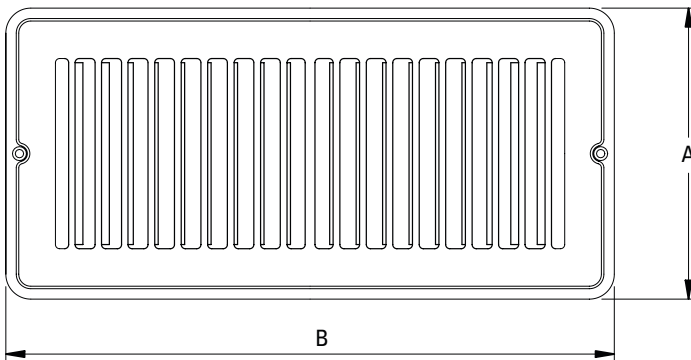

#### Product Features

- Heavy gauge steel construction for floor use
- Multi-angled fin setting
- Screws included
- Available in white and brown

#### Specifications

Item No.	Size	Color	A	B
PSTSBK10	2x10	Brown	3-1/8"	11-3/8"
PSTSWK10	2x10	White	3-1/8"	11-3/8"
PSTSBK12	2x12	Brown	3-1/8"	13-3/8"
PSTSWK12	2x12	White	3-1/8"	13-3/8"
PSTSBK14	2x14	Brown	3-1/8"	15-3/8"
PSTSWK14	2x14	White	3-1/8"	15-3/8"

Size Availability				
LENGTH				
WIDTH	10	12	14	
	2	X	X	X