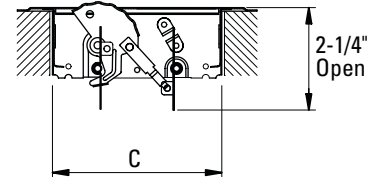

Floor Diffuser

Product Specifications

PSFD

Product Features

- Heavy gauge steel construction for floor use
- Multi-angled fin setting
- Floor operated damper
- Available in white and brown

Specifications

Item No.	Size	Color	A	B	C	D
PSFDBK10	2 x 10	Brown	3-1/2"	11-1/2"	1-11/16"	9-7/8"
PSFDWK10	2 x 10	White	3-1/2"	11-1/2"	1-11/16"	9-7/8"
PSFDBK12	2 x 12	Brown	3-1/2"	13-1/2"	1-11/16"	11-7/8"
PSFDWK12	2 x 12	White	3-1/2"	13-1/2"	1-11/16"	11-7/8"
PSFDBK14	2 x 14	Brown	3-1/2"	15-1/2"	1-11/16"	13-7/8"
PSFDWK14	2 x 14	White	3-1/2"	15-1/2"	1-11/16"	13-7/8"
PSFDBPX	4 x 8	Brown	5-1/2"	9-1/2"	3-3/4"	7-7/8"
PSFDWPX	4 x 8	White	5-1/2"	9-1/2"	3-3/4"	7-7/8"
PSFDBP10	4 x 10	Brown	5-1/2"	11-1/2"	3-3/4"	9-7/8"
PSFDWP10	4 x 10	White	5-1/2"	11-1/2"	3-3/4"	9-7/8"
PSFDBP12	4 x 12	Brown	5-1/2"	13-1/2"	3-3/4"	11-7/8"
PSFDWP12	4 x 12	White	5-1/2"	13-1/2"	3-3/4"	11-7/8"
PSFDBP14	4 x 14	Brown	5-1/2"	15-1/2"	3-3/4"	13-7/8"
PSFDWP14	4 x 14	White	5-1/2"	15-1/2"	3-3/4"	13-7/8"
PSFDBUX	6 x 8	Brown	7-1/2"	9-1/2"	5-3/4"	7-7/8"
PSFDBU10	6 x 10	Brown	7-1/2"	11-1/2"	5-3/4"	9-7/8"
PSFDWU10	6 x 10	White	7-1/2"	11-1/2"	5-3/4"	9-7/8"
PSFDBU12	6 x 12	Brown	7-1/2"	13-1/2"	5-3/4"	11-7/8"
PSFDWU12	6 x 12	White	7-1/2"	13-1/2"	5-3/4"	11-7/8"
PSFDBU14	6 x 14	Brown	7-1/2"	15-1/2"	5-3/4"	13-7/8"
PSFDWU14	6 x 14	White	7-1/2"	15-1/2"	5-3/4"	13-7/8"
PSFDBX14	8 x 14	Brown	9-1/2"	15-1/2"	7-3/4"	13-7/8"

Size Availability Brown					Size Availability White			
LENGTH	WIDTH				WIDTH			
	2	4	6	8	2	4	6	
	8		X	X			X	
	10	X	X	X		X	X	X
	12	X	X	X		X	X	X
14	X	X	X	X	X	X	X	

Warranty

1-Year limited warranty