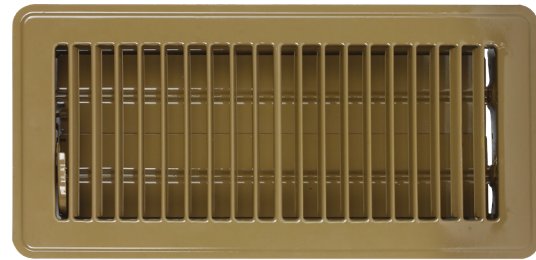

Floor Diffuser

Product Specifications

PSFD

Product Features

- Heavy gauge steel construction for floor use
- Multi-angled fin setting
- Floor operated damper
- Available in white and brown

Specifications

Item No.	Size	Color	A	B	C	D
PSFDBK10	2 x 10	Brown	3-1/2"	11-1/2"	1-11/16"	9-7/8"
PSFDWK10	2 x 10	White	3-1/2"	11-1/2"	1-11/16"	9-7/8"
PSFDBK12	2 x 12	Brown	3-1/2"	13-1/2"	1-11/16"	11-7/8"
PSFDWK12	2 x 12	White	3-1/2"	13-1/2"	1-11/16"	11-7/8"
PSFDBK14	2 x 14	Brown	3-1/2"	15-1/2"	1-11/16"	13-7/8"
PSFDWK14	2 x 14	White	3-1/2"	15-1/2"	1-11/16"	13-7/8"
PSFDBPX	4 x 8	Brown	5-1/2"	9-1/2"	3-3/4"	7-7/8"
PSFDWPX	4 x 8	White	5-1/2"	9-1/2"	3-3/4"	7-7/8"
PSFDBP10	4 x 10	Brown	5-1/2"	11-1/2"	3-3/4"	9-7/8"
PSFDWP10	4 x 10	White	5-1/2"	11-1/2"	3-3/4"	9-7/8"
PSFDBP12	4 x 12	Brown	5-1/2"	13-1/2"	3-3/4"	11-7/8"
PSFDWP12	4 x 12	White	5-1/2"	13-1/2"	3-3/4"	11-7/8"
PSFDBP14	4 x 14	Brown	5-1/2"	15-1/2"	3-3/4"	13-7/8"
PSFDWP14	4 x 14	White	5-1/2"	15-1/2"	3-3/4"	13-7/8"
PSFDBUX	6 x 8	Brown	7-1/2"	9-1/2"	5-3/4"	7-7/8"
PSFDBU10	6 x 10	Brown	7-1/2"	11-1/2"	5-3/4"	9-7/8"
PSFDWU10	6 x 10	White	7-1/2"	11-1/2"	5-3/4"	9-7/8"
PSFDBU12	6 x 12	Brown	7-1/2"	13-1/2"	5-3/4"	11-7/8"
PSFDWU12	6 x 12	White	7-1/2"	13-1/2"	5-3/4"	11-7/8"
PSFDBU14	6 x 14	Brown	7-1/2"	15-1/2"	5-3/4"	13-7/8"
PSFDWU14	6 x 14	White	7-1/2"	15-1/2"	5-3/4"	13-7/8"
PSFDBX14	8 x 14	Brown	9-1/2"	15-1/2"	7-3/4"	13-7/8"

Size Availability Brown					Size Availability White			
LENGTH	WIDTH				WIDTH			
	2	4	6	8	2	4	6	
	8		X	X			X	
	10	X	X	X		X	X	X
	12	X	X	X		X	X	X
14	X	X	X	X	X	X	X	

Warranty

1-Year limited warranty