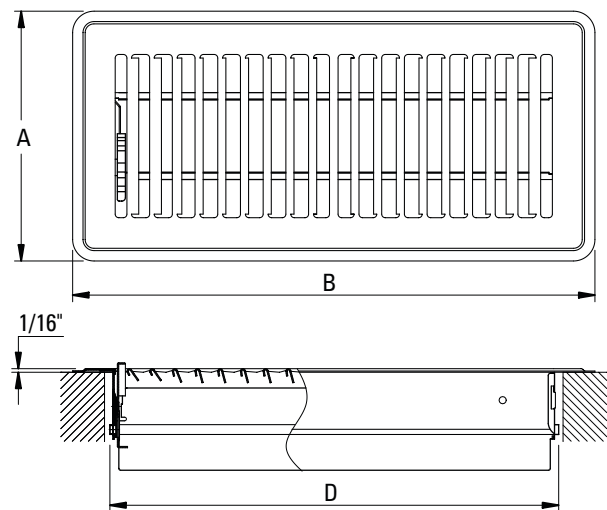

Floor Diffuser

Product Specifications

PSFD

Product Features

- Heavy gauge steel construction for floor use
- Multi-angled fin setting
- Floor operated damper
- Available in white and brown

Specifications

Item No.	Size	Color	A	B	C	D
PSFDBK10	2 x 10	Brown	3-1/2"	11-1/2"	1-11/16"	9-7/8"
PSFDWK10	2 x 10	White	3-1/2"	11-1/2"	1-11/16"	9-7/8"
PSFDBK12	2 x 12	Brown	3-1/2"	13-1/2"	1-11/16"	11-7/8"
PSFDWK12	2 x 12	White	3-1/2"	13-1/2"	1-11/16"	11-7/8"
PSFDBK14	2 x 14	Brown	3-1/2"	15-1/2"	1-11/16"	13-7/8"
PSFDWK14	2 x 14	White	3-1/2"	15-1/2"	1-11/16"	13-7/8"
PSFDBPX	4 x 8	Brown	5-1/2"	9-1/2"	3-3/4"	7-7/8"
PSFDWPX	4 x 8	White	5-1/2"	9-1/2"	3-3/4"	7-7/8"
PSFDBP10	4 x 10	Brown	5-1/2"	11-1/2"	3-3/4"	9-7/8"
PSFDWP10	4 x 10	White	5-1/2"	11-1/2"	3-3/4"	9-7/8"
PSFDBP12	4 x 12	Brown	5-1/2"	13-1/2"	3-3/4"	11-7/8"
PSFDWP12	4 x 12	White	5-1/2"	13-1/2"	3-3/4"	11-7/8"
PSFDBP14	4 x 14	Brown	5-1/2"	15-1/2"	3-3/4"	13-7/8"
PSFDWP14	4 x 14	White	5-1/2"	15-1/2"	3-3/4"	13-7/8"
PSFDBUX	6 x 8	Brown	7-1/2"	9-1/2"	5-3/4"	7-7/8"
PSFDBU10	6 x 10	Brown	7-1/2"	11-1/2"	5-3/4"	9-7/8"
PSFDWU10	6 x 10	White	7-1/2"	11-1/2"	5-3/4"	9-7/8"
PSFDBU12	6 x 12	Brown	7-1/2"	13-1/2"	5-3/4"	11-7/8"
PSFDWU12	6 x 12	White	7-1/2"	13-1/2"	5-3/4"	11-7/8"
PSFDBU14	6 x 14	Brown	7-1/2"	15-1/2"	5-3/4"	13-7/8"
PSFDWU14	6 x 14	White	7-1/2"	15-1/2"	5-3/4"	13-7/8"
PSFDBX14	8 x 14	Brown	9-1/2"	15-1/2"	7-3/4"	13-7/8"

Size Availability Brown					Size Availability White			
LENGTH	WIDTH				WIDTH			
	2	4	6	8	2	4	6	
	8		X	X			X	
	10	X	X	X		X	X	X
	12	X	X	X		X	X	X
14	X	X	X	X	X	X	X	

Warranty

1-Year limited warranty