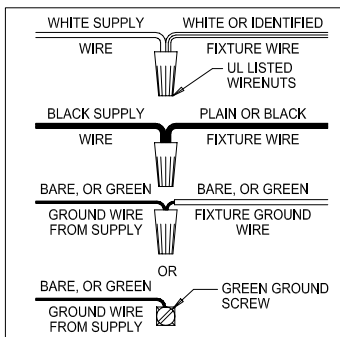

Assembly & Installation Instructions

CAUTION: Read instructions carefully and turn electricity off at main circuit breaker panel before beginning installation.

7122

WARNING - If any Special Control Devices are used with this Fixture, Follow the Instructions Carefully to assure full compliance with N.E.C. requirements. If there are any questions, contact a Qualified Electrical Contractor.

B, C & M
(NOT FURNISHED)
(NO INCLUIDA)
(NON FOURNIE)

ASSEMBLY STEPS:

1. D,E → A
2. B → A,C
3. H → D
4. F → G
5. I,K → D
6. M → L
7. V → U
8. N,W → V
9. P → O
10. Q,R → P
11. T → S,J

Instrucciones de ensamblaje e instalación