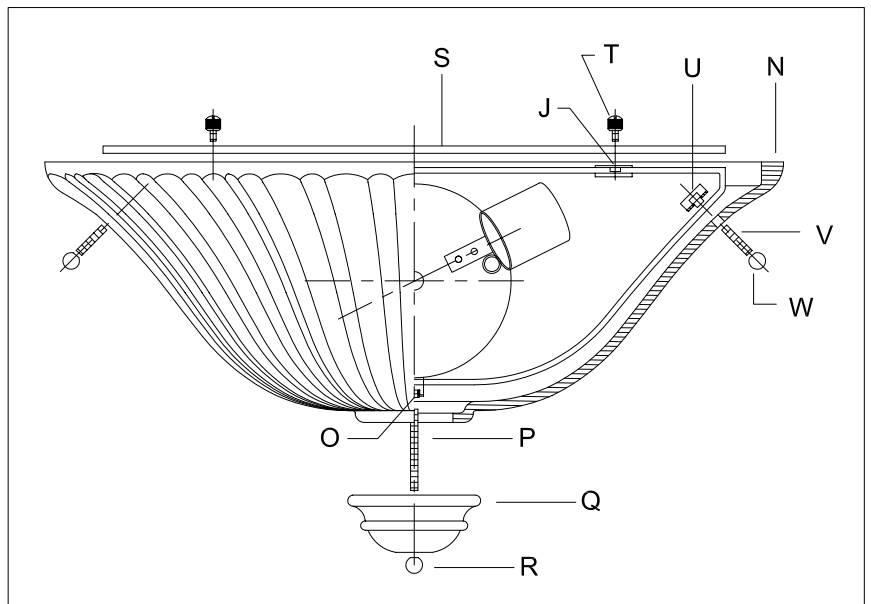

Assembly & Installation Instructions

CAUTION: Read instructions carefully and turn electricity off at main circuit breaker panel before beginning installation.

7122

WARNING - If any Special Control Devices are used with this Fixture, Follow the Instructions Carefully to assure full compliance with N.E.C. requirements. If there are any questions, contact a Qualified Electrical Contractor.

B, C & M
(NOT FURNISHED)
(NO INCLUIDA)
(NON FOURNIE)

ASSEMBLY STEPS:

1. D,E → A
2. B → A,C
3. H → D
4. F → G
5. I,K → D
6. M → L
7. V → U
8. N,W → V
9. P → O
10. Q,R → P
11. T → S,J

Instrucciones de ensamblaje e instalación