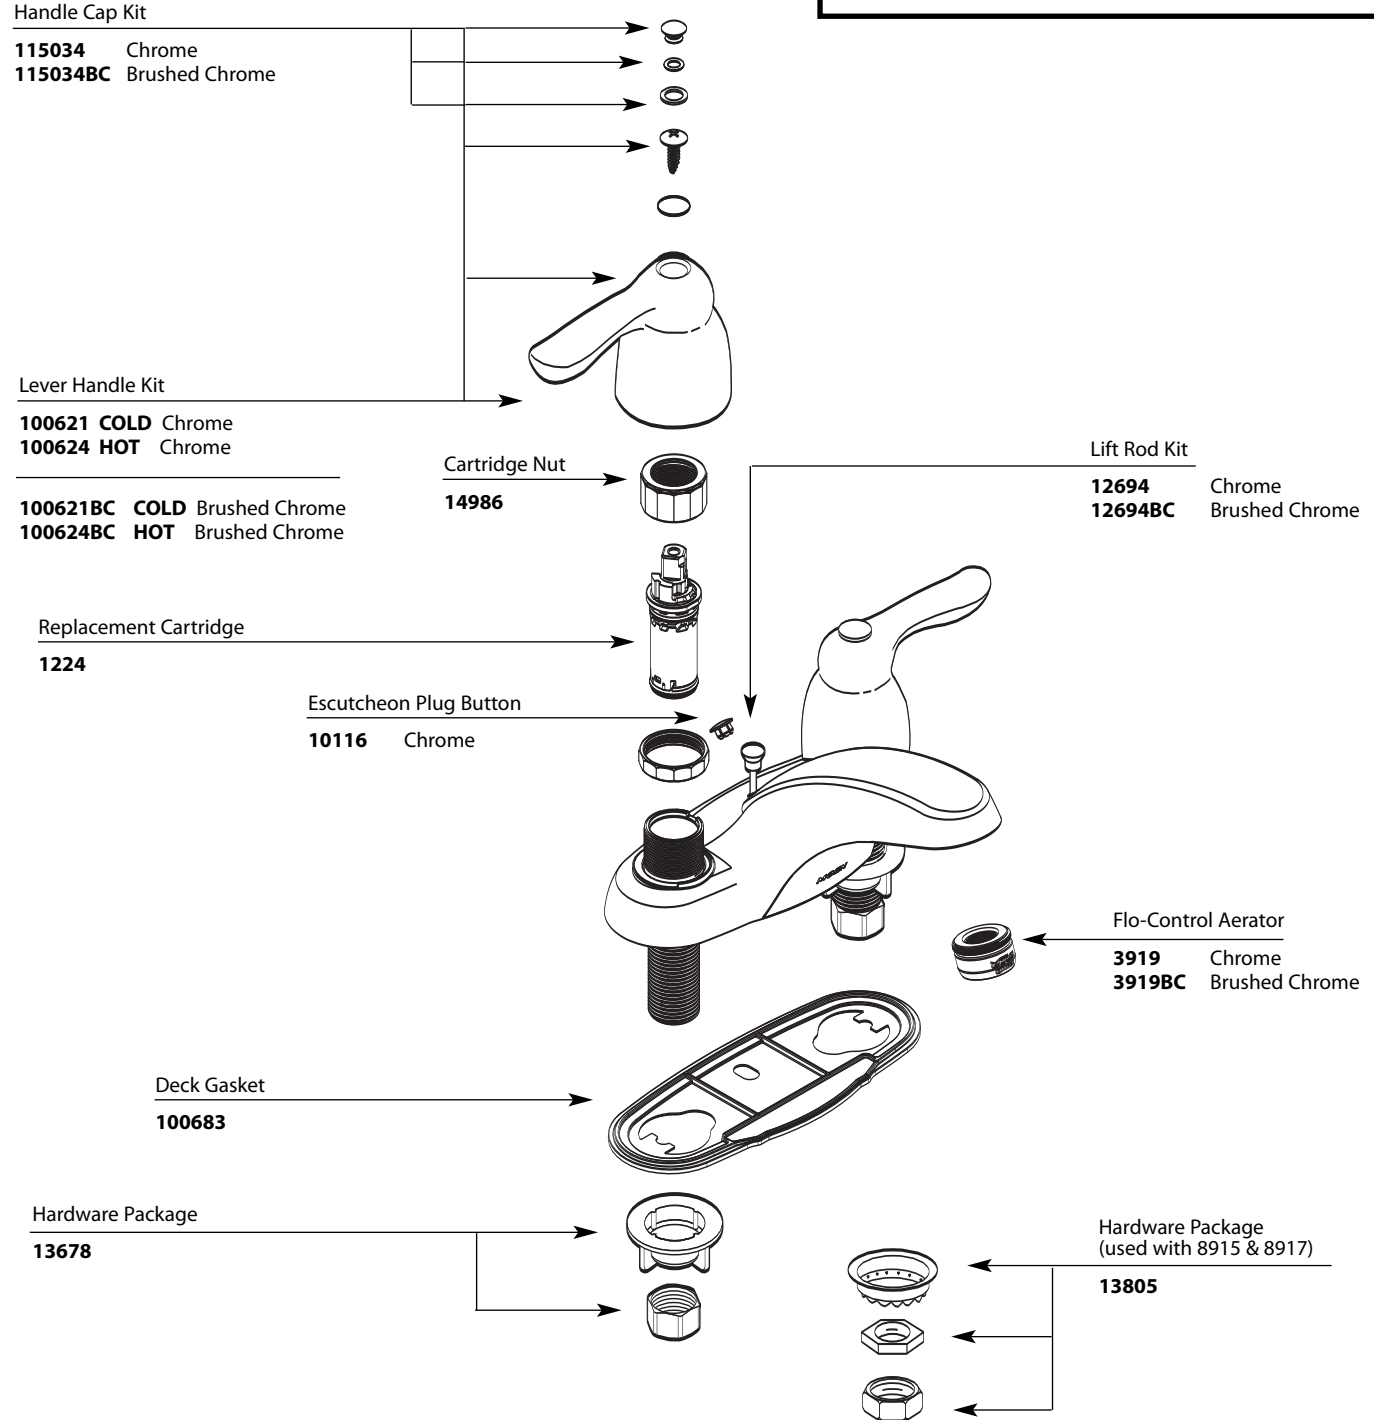

■ Order by Part Number

*There is more than 1 version of this model.  
Page down to identify the version you have.*

Two-Handle Lavatory Faucet		
MODEL	TYPE	FINISH
8915	Lav w/o waste	Chrome
8917	Lav w/metal waste	Chrome
4925	Lav w/metal waste	Chrome
4925	BCLav w/metal waste	Brushed Chrome
64925	Lav w/50/50 waste	Chrome

Handle Cap Kit

- 115034 Chrome
- 115034BC Brushed Chrome

Lever Handle Kit

- 100621 COLD Chrome
- 100624 HOT Chrome

- 100621BC COLD Brushed Chrome
- 100624BC HOT Brushed Chrome

Cartridge Nut

14986

Lift Rod Kit

- 12694 Chrome
- 12694BC Brushed Chrome

Replacement Cartridge

1224

Escutcheon Plug Button

10116 Chrome

Flo-Control Aerator

- 3919 Chrome
- 3919BC Brushed Chrome

Deck Gasket

100683

Hardware Package

13678

Hardware Package  
(used with 8915 & 8917)

13805

■ Order by Part Number

Two-Handle Lavatory Faucet		
<u>MODEL</u>	<u>TYPE</u>	<u>FINISH</u>
8915	Lav w/o waste	Chrome
8917	Lav w/metal waste	Chrome
4925	Lav w/metal waste	Chrome