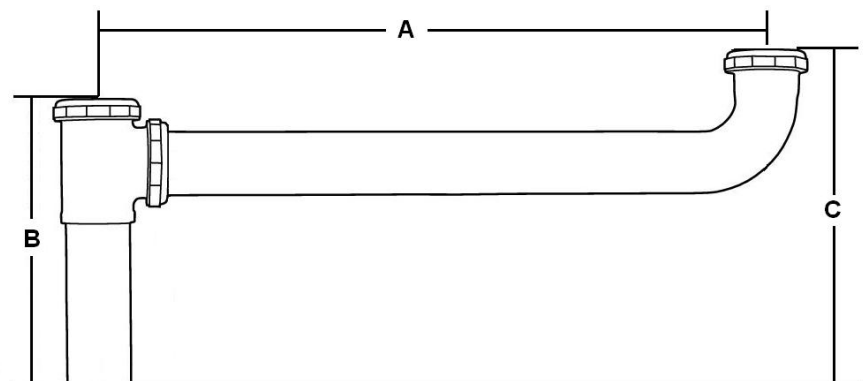

PFEWB100 Series

Brass End Outlet Waste

Product Features

- 1-1/2" End Outlet Waste
- 16" or 21" Waste Arm
- Slip Joint / Direct Connect Connection
- Material: 17/20/22 GA Brass Tube

PFEWB100

✓ For Submittal	Model Number	Description	Dimensions						Gauge	Connection	Finish	Nuts
			A		B		C					
			in	mm	in	mm	in	mm				
	PFEWB100	1-1/2X16 End Outlet Waste w/ Baffle Tee	16	406.4	6 3/4	171.5	8 1/8	206.4	17	Slip Joint	Chrome	Brass
	PFEWB101	1-1/2X21 End Outlet Waste	21	533.4	6 3/4	171.5	8 1/8	206.4	20	Slip Joint	Chrome	Zinc
	PFEWB102	1-1/2X21 End Outlet Waste	21	533.4	6 3/4	171.5	8 1/8	206.4	17	Slip Joint	Chrome	Zinc
	PFEWB103	1-1/2X16 End Outlet Waste	16	406.4	7 3/8	187.3	7	177.8	20	Direct Connect	Chrome	Zinc
	PFEWB104	1-1/2X16 End Outlet Waste	16	406.4	6 3/4	171.5	8 1/8	206.4	20	Slip Joint	Chrome	Zinc
	PFEWB105	1-1/2X16 End Outlet Waste	16	406.4	7 3/8	187.3	7	177.8	17	Direct Connect	Chrome	Zinc
	PFEWB106	1-1/2X16 End Outlet Waste	16	406.4	6 3/4	171.5	8 1/8	206.4	17	Slip Joint	Chrome	Zinc
	PFEWB107	1-1/2X16 End Outlet Waste w/ Baffle Tee	16	406.4	6 3/4	171.5	8 1/8	206.4	20	Slip Joint	Chrome	Zinc
	PFEWB108	1-1/2X16 End Outlet Waste w/ Baffle Tee	16	406.4	6 3/4	171.5	8 1/8	206.4	20	Slip Joint	Rough	Brass
	PFEWB109	1-1/2X21 End Outlet Waste	21	533.4	6 3/4	171.5	8 1/8	206.4	22	Slip Joint	Chrome	Zinc
	PFEWB110	1-1/2X16 End Outlet Waste	16	406.4	7 3/8	187.3	7	177.8	22	Direct Connect	Chrome	Zinc
	PFEWB111	1-1/2X16 End Outlet Waste - Tube Tee	16 1/8	409.6	6 5/8	168.3	6	152.4	22	Direct Connect	Chrome	Zinc
	PFEWB112	1-1/2X16 End Outlet Waste	16	406.4	6 3/4	171.5	8 1/8	206.4	22	Slip Joint	Chrome	Zinc