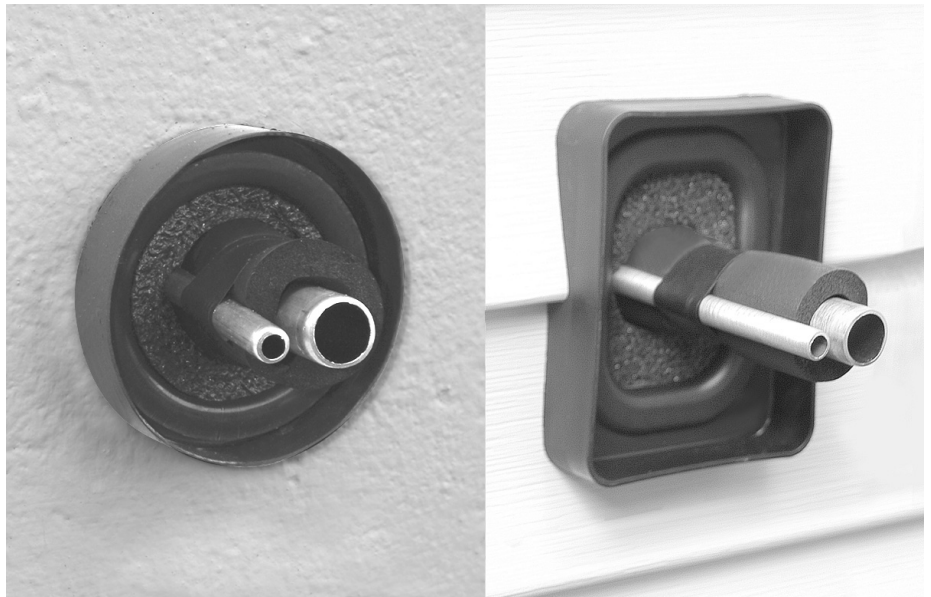

NEW THERMOTHIMBLE™

Pat. Pending

THROUGH-THE-WALL LINE SET KIT

Because you asked...

Thermo-Thimbles are now available in **BOTH** Round and Rectangular styles. The easy no-sag way to run all your line set and wire projects **THROUGH WALLS**.

ThermoThimble is innovative...

- Stops line set snagging.
- Creates a permanent, air-tight seal through walls.
- High-density foam gaskets keep out air, insects and other pests.
- No ugly holes to patch.

ThermoThimble is easy to install...

- Installs easily on siding or masonry walls.
- Saves labor costs.
- Unit offers custom, professional look.
- For new construction or retrofit. Residential & Commercial.