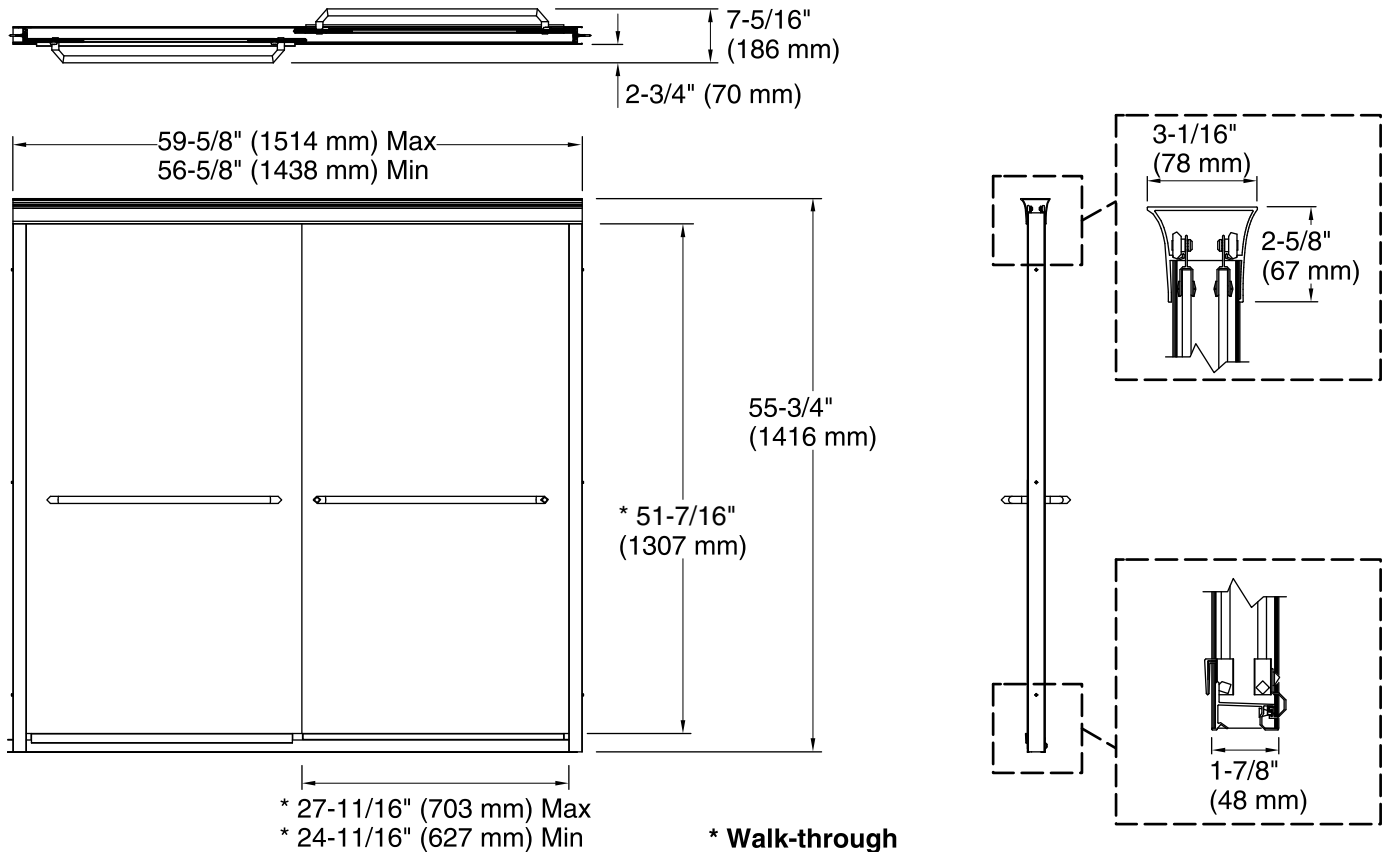

### Features

- CleanCoat® technology creates a barrier between the water and glass to help keep your shower door looking new.
- Frameless design highlights showering area.
- Frameless, 1/4" (6 mm) thick Falling Lines tempered glass.
- Continuous guide mechanism for smooth, quiet sliding action and easy cleaning.
- Gently curved towel bars inside and out complete the look of this door.

### Installation

- Out-of-plumb adjustability allows for simpler installation.
- Can be installed to open to the left or right.

### Technical Information

All product dimensions are nominal.

Installation type: For bath installation

Opening style: Sliding/Bypass

Opening Width - Min: 56-5/8" (1438 mm)

Opening Width - Max: 59-5/8" (1514 mm)

Walk-through - Min: 24-11/16" (627 mm)

Walk-through - Max: 27-11/16" (703 mm)

Glass thickness: 1/4" (6 mm)