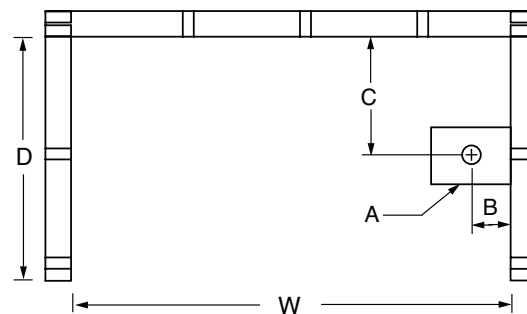

COLOR & TRIM OPTIONS

Stock	Premium
Biscuit	Black
White	Sterling Silver

60ACTS

60 x 34 x 84
inches

Electrical Requirements:

Dome Light - 120V, 10AMP, GFCI

FEATURES lbs Dimensional Tolerance $\pm 3/8"$. Dimensions needed for site preparation should be measured from the unit. Aquatic assumes no responsibility for preparatory work.

Type and Model #	Material	Wall Finish	Pieces	Drain	Seats	Lights	Pkg. Wt.
Tub-Shower #60ACTS	Cast Acrylic	Decorative back wall	1	LH or RH	-	Optional	175

DIMENSIONS

Specifications	inches
Width: Overall / Net	60
Depth: Overall / Net	34 / 34
Height: Overall / Net	84
Enclosure Opening	51 3/4 W x 62 3/4 H
Skirt Height	16 1/2
Drain Rough-In (from Back Wall)	17 1/2
Drain Rough-In (from Side Wall)	1 3/4
Drain: Diameter / Clearance	2 / 2 3/4

FRAMING DIMENSIONS inches

Type	D Depth	W Width	H Height	A Box-Out	B	C
Alcove	35	60 1/8	-	6 x 12	1 3/4	17 1/2

SUMP DATA

Top of Drain to Bottom of Overflow	Capacity to Overflow gal	Min. Operating Capacity gal	WIDTH @ centerline		DEPTH @ centerline	
			Top	Bottom	Top	Bottom
9	34.7	-	56 1/2	44 5/8	24 1/8	22 1/4