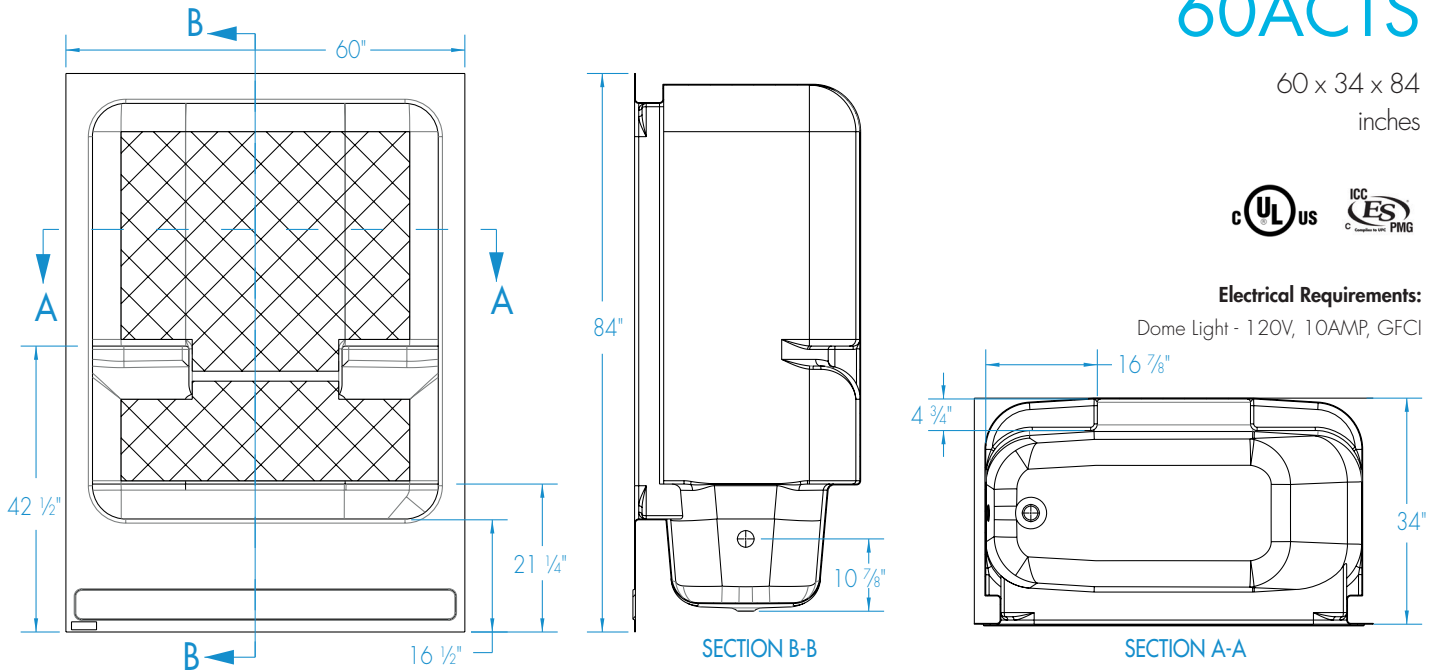

60ACTS – ACRYLIC SHOWERS

inches

60 x 34 x 84

TUB-SHOWER MODEL #60ACTS

FEATURES

- Decorative back wall
- Slip resistant, textured bottom
- Premium cast acrylic surface
- Face pack
- Limited 5-year warranty

OPTIONS

COLOR & TRIM OPTIONS

Stock	Premium
Biscuit	Black
White	Sterling Silver

60ACTS

60 x 34 x 84
inches

Electrical Requirements:

Dome Light - 120V, 10AMP, GFCI

FEATURES lbs Dimensional Tolerance $\pm 3/8"$. Dimensions needed for site preparation should be measured from the unit. Aquatic assumes no responsibility for preparatory work.

Type and Model #	Material	Wall Finish	Pieces	Drain	Seats	Lights	Pkg. Wt.
Tub-Shower #60ACTS	Cast Acrylic	Decorative back wall	1	LH or RH	-	Optional	175

DIMENSIONS

Specifications	inches
Width: Overall / Net	60
Depth: Overall / Net	34 / 34
Height: Overall / Net	84
Enclosure Opening	51 3/4 W x 62 3/4 H
Skirt Height	16 1/2
Drain Rough-In (from Back Wall)	17 1/2
Drain Rough-In (from Side Wall)	1 3/4
Drain: Diameter / Clearance	2 / 2 3/4

FRAMING DIMENSIONS inches

Type	D Depth	W Width	H Height	A Box-Out	B	C
Alcove	35	60 1/8	-	6 x 12	1 3/4	17 1/2

SUMP DATA

Top of Drain to Bottom of Overflow	Capacity to Overflow gal	Min. Operating Capacity gal	WIDTH @ centerline		DEPTH @ centerline	
			Top	Bottom	Top	Bottom
9	34.7	-	56 1/2	44 5/8	24 1/8	22 1/4