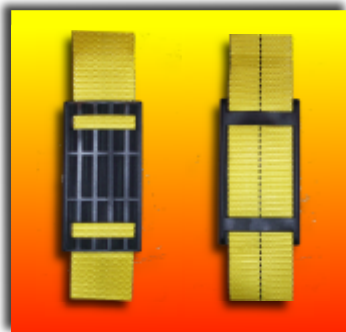

The Adjustable Web & Corner Protector is an independent 1" or 2" wide flexible rubber piece that fits most 1" or 2" wide tie-down straps. Simply feed the webbing through each end of the Protector, and then slide it into position. This will help protect your webbing from sharp edges or protect cargo from being cut by the webbing.