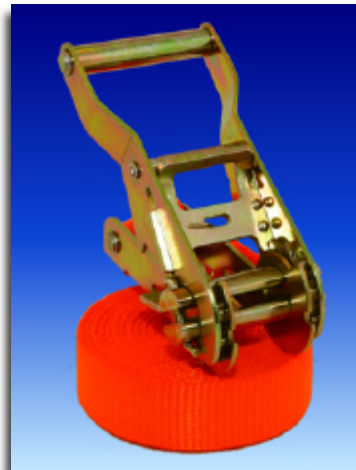

Item	Description	List	Wholesale
TS6-RH-S	6' Ratchet Strap w/ S-Hooks	13.95	7.90
TS12-RH-S	12' Ratchet Strap w/ S-Hooks	15.95	8.90
TS16-RH-S	16' Ratchet Strap w/ S-Hooks	17.45	9.30

1,500 lb Rated - 500 lb Safe Load - With S-Hooks
Available in Black

Item	Description	List	Wholesale
TS10-RL-S	10' Ratchet Strap w/ S-Hooks	9.95	5.87
TS12-RL-S	12' Ratchet Strap w/ S-Hooks	10.95	6.87

Endless Ratchet

Ratchet Strap with NO Hooks Made for Squeezing Heavy Loads