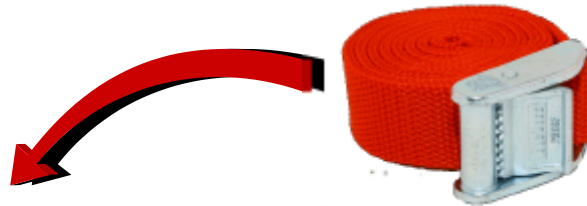

TieGrrr Straps, Inc.

Manufacturers Of Quality Tie-Down Systems

Wholesale Catalog

www.tiegrrr.com

TieGrrr Straps, Inc. Table of Contents

Table of Contents.....1	Heavy Duty Ratchet Straps.....8
Mission Statement.....2	Endless Ratchet Strap.....8
Company Profile.....2	Super Duty Ratchet Straps.....9
Custom Orders.....3	Web & Corner Protectors.....9
The TieGrrr Strap.....4	Winch Straps & Hardware.....10
Heavy Duty Cam Straps.....4	Vehicle Recovery Straps.....10
TieGrrr Strap Advantages.....5	Axle Straps.....10
The Load Hugger.....6	Cargo Buckle.....11
Motorcycle / ATV Tie-Downs.....7	Ladder Safety Strap.....11
Soft Grip Extensions.....7	How To Order.....12

Original Picture Sent By Customer
Using 6' (Red) TieGrrr Strap

Maximum Safe Load for TieGrrr Straps 1" Cam Straps is 250 lbs.

For Test Purposes Only

Our Mission:

To provide tie-down systems both superior in quality and price to that of any similar products carried by big-box stores.