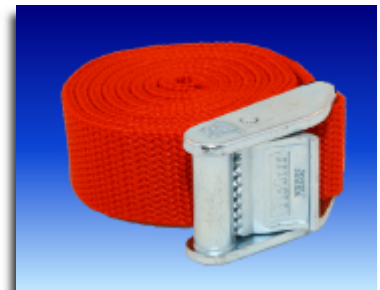

2" wide - 2,000 lb Rated - 665 lb Safe Load - Cam Straps

Item	Description	List	Wholesale
TS-2-6	6' cam strap - black	9.49	5.05
TS-2-9	9' cam strap - black	10.49	5.55
TS-2-12	12' cam strap - black	10.99	5.79