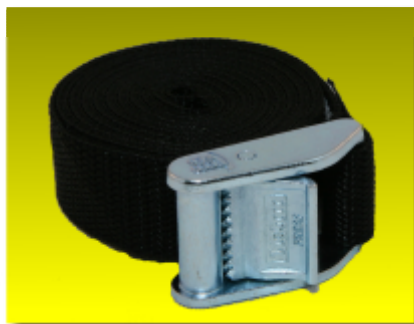

2" wide - 2,000 lb Rated - 665 lb Safe Load - Cam Straps

Item	Description	List	Wholesale
TS-2-6	6' cam strap - black	9.49	5.05
TS-2-9	9' cam strap - black	10.49	5.55
TS-2-12	12' cam strap - black	10.99	5.79