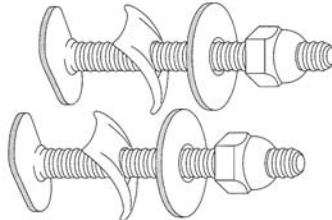

### Packaged BRASS Bolt Sets with Nuts & Washers

Brass bolts made in the U.S.A.

**PASCO** has cataloged the most popular bolt sets.

Each set comes with 2 brass bolts, 2 NP brass nuts and 2 plated steel washers.

Please contact us to package any set you require from other componets listed on the following pages.

PART NUMBER	SIZE
100	1/4" x 2-1/4"
94	1/4" x 3-1/2"
82	5/16" x 2-1/4"

- With Steel Speed Nuts

PART NUMBER	SIZE
102	1/4" x 2-1/4"
107	1/4" x 3-1/2"
59	5/16" x 2-1/4"

- With "Push On" Speed Washers

PART NUMBER	SIZE
102-SN	1/4" x 2-1/4"
107-SN	1/4" x 3-1/2"

- With Speed Nuts & Round Plastic Bolt Caps

PART NUMBER	SIZE
106	1/4" x 2-1/4"

- With Hex Speed Nuts

PART NUMBER	SIZE
28	1/4" x 2-1/4"
30	1/4" x 3-1/2"