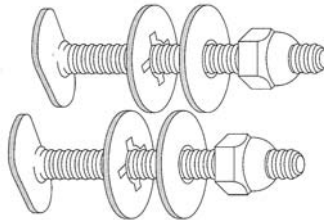

Please contact us to package any set you require from other componets listed on the following pages.

PART NUMBER	SIZE
100	1/4" x 2-1/4"
94	1/4" x 3-1/2"
82	5/16" x 2-1/4"

- With Steel Speed Nuts

PART NUMBER	SIZE
102	1/4" x 2-1/4"
107	1/4" x 3-1/2"
59	5/16" x 2-1/4"

- With "Push On" Speed Washers

PART NUMBER	SIZE
102-SN	1/4" x 2-1/4"
107-SN	1/4" x 3-1/2"

- With Speed Nuts & Round Plastic Bolt Caps

PART NUMBER	SIZE
106	1/4" x 2-1/4"

- With Hex Speed Nuts

PART NUMBER	SIZE
28	1/4" x 2-1/4"
30	1/4" x 3-1/2"