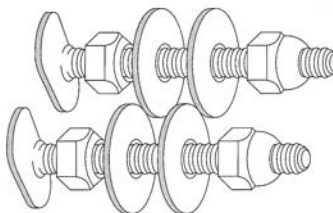

Please contact us to package any set you require from other componets listed on the following pages.

PART NUMBER	SIZE
100	1/4" x 2-1/4"
94	1/4" x 3-1/2"
82	5/16" x 2-1/4"

- With Steel Speed Nuts

PART NUMBER	SIZE
102	1/4" x 2-1/4"
107	1/4" x 3-1/2"
59	5/16" x 2-1/4"

- With "Push On" Speed Washers

PART NUMBER	SIZE
102-SN	1/4" x 2-1/4"
107-SN	1/4" x 3-1/2"

- With Speed Nuts & Round Plastic Bolt Caps

PART NUMBER	SIZE
106	1/4" x 2-1/4"

- With Hex Speed Nuts

PART NUMBER	SIZE
28	1/4" x 2-1/4"
30	1/4" x 3-1/2"