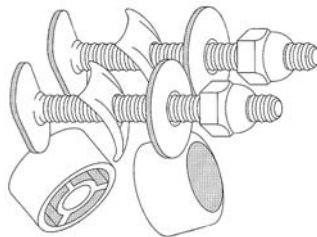

Please contact us to package any set you require from other componets listed on the following pages.

PART NUMBER	SIZE
100	1/4" x 2-1/4"
94	1/4" x 3-1/2"
82	5/16" x 2-1/4"

- With Steel Speed Nuts

PART NUMBER	SIZE
102	1/4" x 2-1/4"
107	1/4" x 3-1/2"
59	5/16" x 2-1/4"

- With "Push On" Speed Washers

PART NUMBER	SIZE
102-SN	1/4" x 2-1/4"
107-SN	1/4" x 3-1/2"

- With Speed Nuts & Round Plastic Bolt Caps

PART NUMBER	SIZE
106	1/4" x 2-1/4"

- With Hex Speed Nuts

PART NUMBER	SIZE
28	1/4" x 2-1/4"
30	1/4" x 3-1/2"