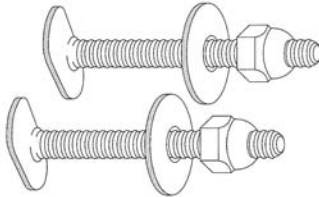

### Packaged BRASS Bolt Sets with Nuts & Washers

Brass bolts made in the U.S.A.

**PASCO** has cataloged the most popular bolt sets.

Each set comes with 2 brass bolts, 2 NP brass nuts and 2 plated steel washers.

Please contact us to package any set you require from other componets listed on the following pages.

PART NUMBER	SIZE
100	1/4" x 2-1/4"
94	1/4" x 3-1/2"
82	5/16" x 2-1/4"

- With Steel Speed Nuts

PART NUMBER	SIZE
102	1/4" x 2-1/4"
107	1/4" x 3-1/2"
59	5/16" x 2-1/4"

- With "Push On" Speed Washers

PART NUMBER	SIZE
102-SN	1/4" x 2-1/4"
107-SN	1/4" x 3-1/2"

- With Speed Nuts & Round Plastic Bolt Caps

PART NUMBER	SIZE
106	1/4" x 2-1/4"

- With Hex Speed Nuts

PART NUMBER	SIZE
28	1/4" x 2-1/4"
30	1/4" x 3-1/2"