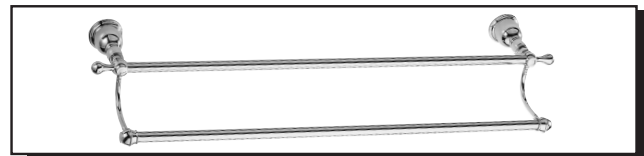

OPULENCE™ BATH ACCESSORY COLLECTION

Description

- Popular Victorian inspired design
- Matches OPULENCE™ collection
- Mounting hardware provided
- All brass construction

Warranty

Danze bath accessories are covered by a manufacturer's limited "lifetime" warranty for manufacturing defects.

Available Finishes

- Chrome
- Antique Copper (AC)
- Brushed Nickel (BN)
- Satin Black (BS)
- Polished Brass (PBV)
- Polished Nickel (PNV)
- Oil Rub Bronze (RB)

D443411 - 18" Towel Bar
D443421 - 24" Towel Bar

D443611 - 24" Double Towel Bar

D443171 - Robe Hook

D442251 - Toilet Paper Holder

D442111 - Towel Ring

18", 24" - Towel Bar

24" - Double Towel Bar

Robe Hook

Toilet Paper Holder