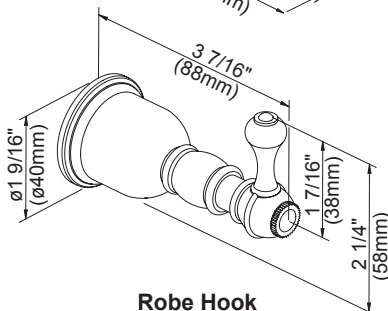

D443611 - 24" Double Towel Bar

D443171 - Robe Hook

D442251 - Toilet Paper Holder

D442111 - Towel Ring

18", 24" - Towel Bar

24" - Double Towel Bar

Robe Hook

Toilet Paper Holder