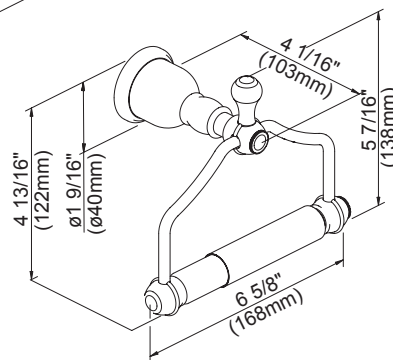

D443611 - 24" Double Towel Bar

D443171 - Robe Hook

D442251 - Toilet Paper Holder

D442111 - Towel Ring

18", 24" - Towel Bar

24" - Double Towel Bar

Robe Hook

Toilet Paper Holder