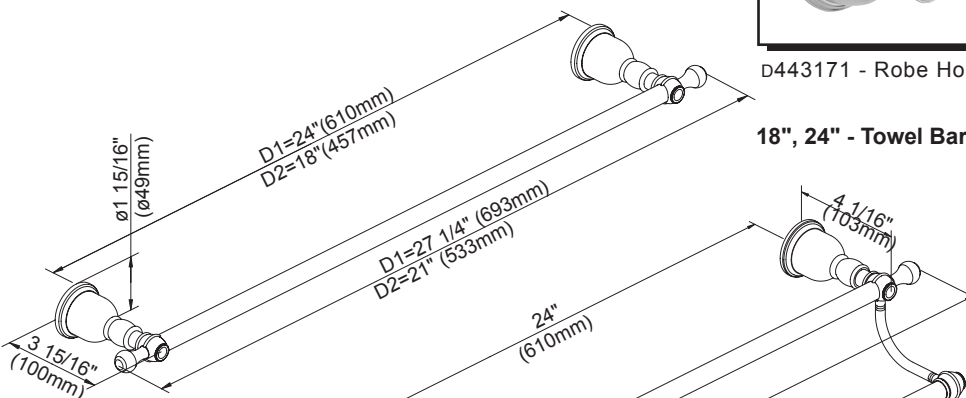

D443611 - 24" Double Towel Bar

D443171 - Robe Hook

D442251 - Toilet Paper Holder

D442111 - Towel Ring

18", 24" - Towel Bar

24" - Double Towel Bar

Robe Hook

Toilet Paper Holder