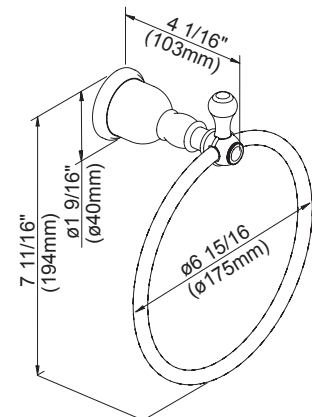

D443611 - 24" Double Towel Bar

D443171 - Robe Hook

D442251 - Toilet Paper Holder

D442111 - Towel Ring

18", 24" - Towel Bar

24" - Double Towel Bar

Robe Hook

Toilet Paper Holder