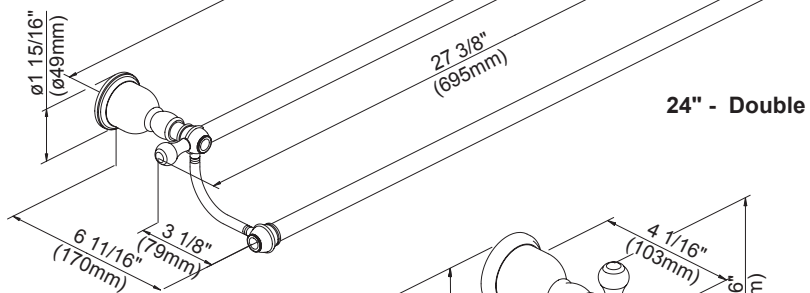

D443611 - 24" Double Towel Bar

D443171 - Robe Hook

D442251 - Toilet Paper Holder

D442111 - Towel Ring

18", 24" - Towel Bar

24" - Double Towel Bar

Robe Hook

Toilet Paper Holder