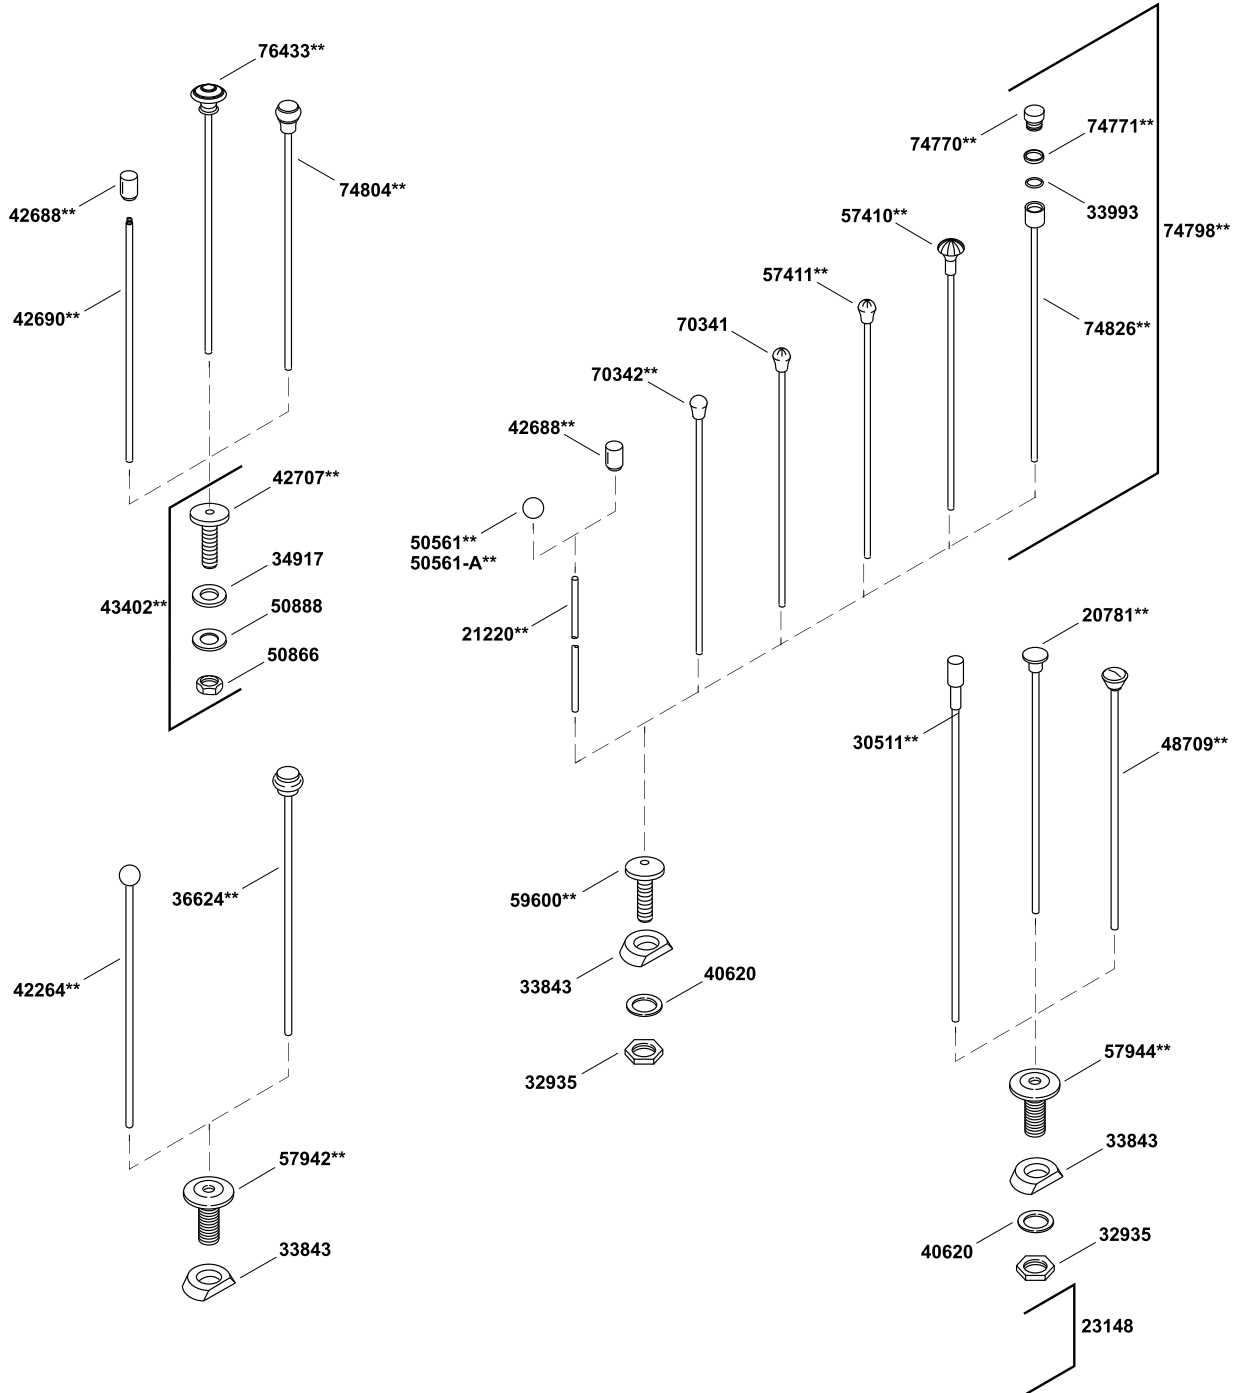

San Tropez®

Vertical spray bidet with 4 faucet holes
K-4854-0

87150-8-AG

© 2013 Kohler Co.