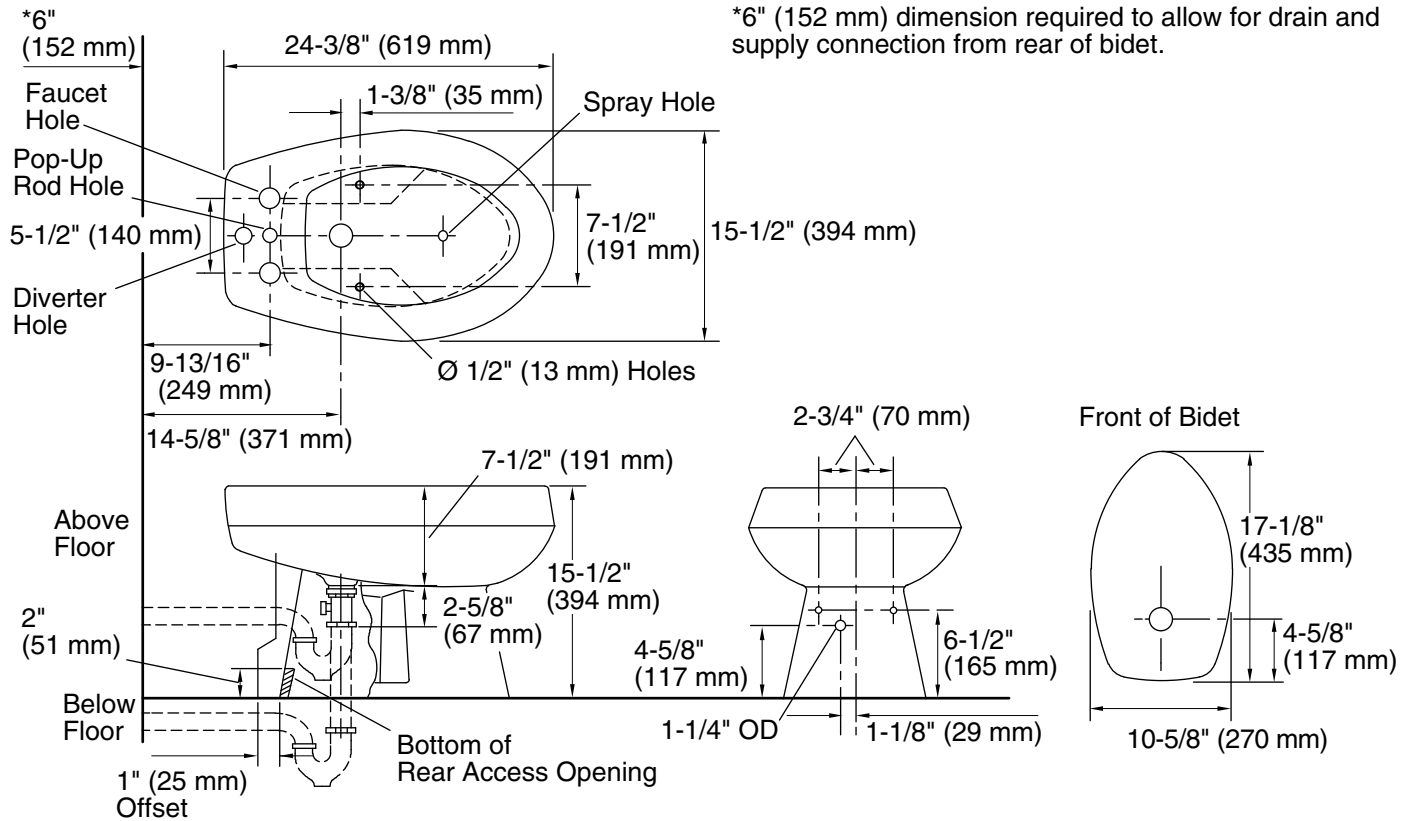

Features

- Drilled for fixture-mount bidet faucet and vacuum breaker.
- Front fill and vertical spray.

Material

- Vitreous china.

Installation

- Above- or below-floor rough-in.

Recommended Products/Accessories

Technical Information

All product dimensions are nominal.

Notes

Install this product according to the installation instructions.

Hot and cold supplies can be installed from the floor or the wall.