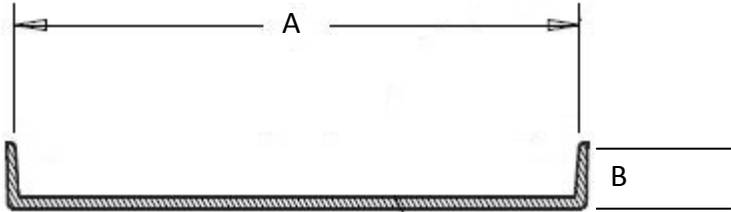

Techno-Caps™

- Heavy Duty Test Cap available in PVC or ABS
- 1½" - 6" sizes available
- Can be tested up to 40' of water of 17 psig

Product Code #	Product Descriptions	Model Number	Units per Case	UPC	Width (A)	Height (B)
PVC Techno-Caps™						
87503	Tests 1 1/2" PVC DWV Pipe (100/Bag)	TC1	800	012181-875032	1.912	0.533
87505	Tests 2" PVC DWV Pipe (100/Bag)	TC2	600	012181-875056	2.394	0.533
87510	Tests 3" PVC DWV Pipe (50/Bag)	TC3	250	012181-875100	3.515	0.544
87515	Tests 4" PVC DWV Pipe (25/Bag)	TC4	150	012181-875155	4.518	0.525
87516	Tests 6" PVC DWV Pipe (10/Bag)	TC6	50	012181-875162	6.64	0.784
87511	Orange, Tests 1 1/2" PVC DWV Pipe (100/Bag)	TC10	800	012181-875117	1.912	0.533
87512	Orange, Tests 2" PVC DWV Pipe (100/Bag)	TC20	600	012181-875124	2.394	0.533
87513	Orange, Tests 3" PVC DWV Pipe (50/Bag)	TC30	250	012181-875131	3.515	0.544
87514	Orange, Tests 4" PVC DWV Pipe (25/Bag)	TC40	150	012181-875148	4.518	0.525
ABS Techno-Caps™						
87526	Tests 1 1/2" ABS DWV Pipe (100/Bag)	TC1A	800	012181-875261	1.912	0.533
87527	Tests 2" ABS DWV Pipe (100/Bag)	TC2A	600	012181-875278	2.394	0.533
87528	Tests 3" ABS DWV Pipe (50/Bag)	TC3A	250	012181-875285	3.515	0.544
87529	Tests 4" ABS DWV Pipe (25/Bag)	TC4A	150	012181-875292	4.518	0.525