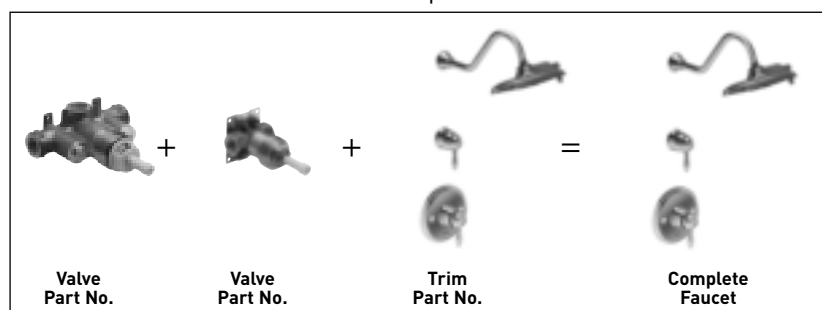

Showering extension kits available.

Matching tub and shower drains available.

*Matching metal finish cap kits available.

This symbol indicates a Moen **M•PACT** system.

P Denotes Premium product.

● Indicates new finish on collection.

How To Order A Complete Shower Faucet

BATH

SHOWER