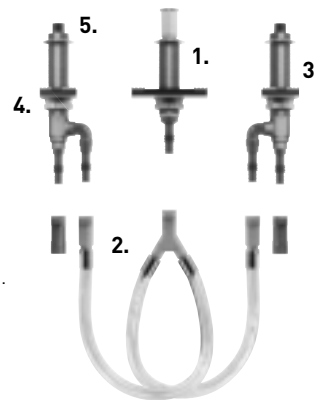

5. M•PACT® Common Valve System

Compatible

Accepts all Moen Roman tub trim kits.

moen.com

All Moen products are backed by a Limited Lifetime Warranty.

MOEN
Buy it for looks. Buy it for life.®