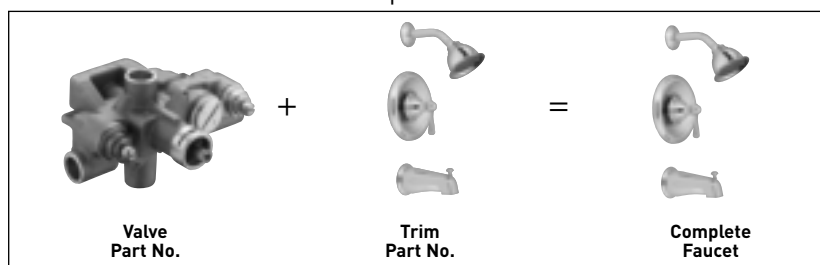

Showering extension kits available. Matching tub and shower drains available.

♦ Also available in bulk pack.

● Indicates new finish on collection.

Ⓜ This symbol indicates a Moen **M•PACT** system.

How To Order A Complete Tub/Shower Faucet