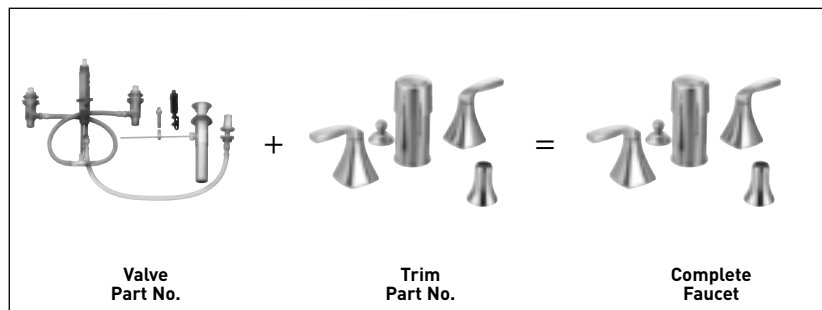

VOSS™ Bidets

Must order Rough-In-Valve and Trim Pack Separately.
All Brushed Nickel faucet components feature the LifeShine® Non-Tarnish Finish.

BIDETS	MODEL NUMBER	LIST PRICE	FINISH/COLOR	DESCRIPTION	CASE QTY.	WT. EA. LBS.	
VOSS – BIDETS							
 	9200	205.90	—	Rough-in bidet valve	6	5.5	
					• M•PACT common valve system • integral vacuum breaker • 8"-16" applications • 1/2" IPS connections • not recommended for non-rim flush fixtures		
 	T5269	326.35	Chrome	Trim kit for bidet	3	3.7	
	T5269BN	455.50	Brushed Nickel	• fits M•PACT system	3	3.7	
	T5269ORB	501.05	Oil Rubbed Bronze	• lever handles	3	3.7	

This symbol indicates a Moen **M•PACT** system.

How To Order A Complete Bidet Faucet