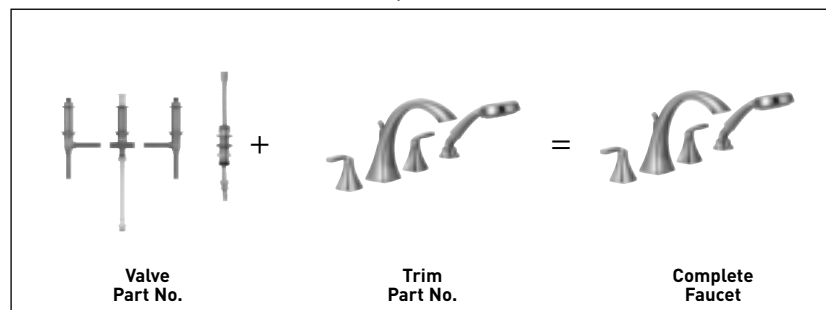

Matching tub and shower drains available.

This symbol indicates a Moen **M•PACT** system.

How To Order A Complete Roman Tub Faucet

BATH

ROMAN TUB