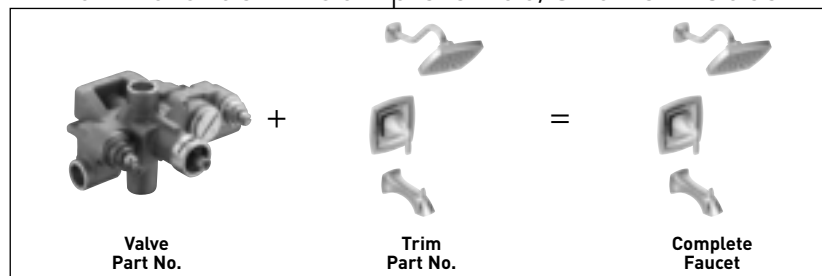

VOSS™ Moentrol® Tub/Shower

Showerhead 2.5 gpm (9.5 L/min) max.

Must order Rough-In-Valve and Trim Pack Separately.
All Brushed Nickel faucet components feature the LifeShine® Non-Tarnish Finish.

TUB/SHOWER	MODEL NUMBER	LIST PRICE	FINISH/CONNECTION	DESCRIPTION	CASE QTY.	WT. EA. LBS.
VOSS – MOENTROL TUB/SHOWER						
   	3520	132.80	1/2" CC	Rough-in Moentrol pressure balancing volume control valve	6	3.2
	3510	132.80	1/2" IPS	control valve	6	3.5
   	3570♦	158.20	1/2" CC	Rough-in Moentrol pressure balancing volume control valve with integral check stops	6	3.3
				control valve with integral check stops		
       	T3693	181.05	Chrome	Trim kit for Moentrol tub/shower	3	4.2
	T3693BN	393.45	Brushed Nickel	• fits M•PACT system	3	4.2
	T3693ORB	432.75	Oil Rubbed Bronze	• single-function rainshower showerhead, arm and flange	3	4.2
       	T3692	133.45	Chrome	Trim kit for Moentrol shower	3	2.9
	T3692BN	308.10	Brushed Nickel	• fits M•PACT system	3	2.9
	T3692ORB	338.95	Oil Rubbed Bronze	• lever handle	3	2.9
       	T3691	100.00	Chrome	Trim kit for Moentrol valve	3	2.0
	T3691BN	237.75	Brushed Nickel	• fits M•PACT system	3	2.0
	T3691ORB	261.55	Oil Rubbed Bronze	• lever handle	3	2.0

Showering extension kits available on pages.

Matching tub and shower drains available.

♦ Also available in bulk pack.

Ⓜ This symbol indicates a Moen **M•PACT** system.

How To Order A Complete Tub/Shower Faucet

BATH

TUB/SHOWER