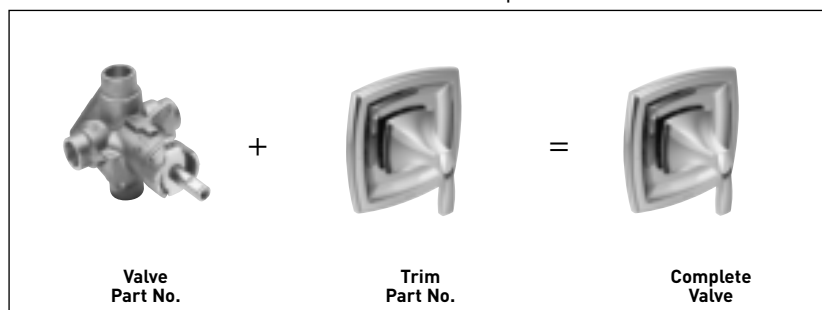

Showering extension kits available
Matching tub and shower drains available.

♦ Also available in bulk pack.

Ⓜ This symbol indicates a Moen **M•PACT** system.

BATH

SHOWERING

VOSS™ Posi-Temp® Showering

Must order Rough-In-Valve and Trim Pack Separately.
All Brushed Nickel faucet components feature the LifeShine® Non-Tarnish Finish.

SHOWERING	MODEL NUMBER	LIST PRICE	FINISH/CONNECTION	DESCRIPTION	CASE QTY.	WT. EA. LBS.
VOSS – POSI-TEMP SHOWERING						
	2520 ◆	96.90	1/2" CC	Rough-in Posi-Temp pressure balancing	6	1.9
	2510 ◆	96.90	1/2" IPS	cycling valve	6	1.9
	2580 ◆	96.90	1/2" PEX	<ul style="list-style-type: none"> • M•PACT common valve system • without volume control • 4 port • adjustable temperature limit stop • The PEX Posi-Temp valves are NOT to be used with polybutylene (PB) tubing or cold expansion connections. 	6	1.9
 	1/2" CPVC connections available in bulk pack					
	2570 ◆	117.60	1/2" CC	Rough-in Posi-Temp pressure balancing	6	2.2
	2590 ◆	117.60	1/2" IPS	cycling valve with stops	6	2.0
				<ul style="list-style-type: none"> • M•PACT common valve system • without volume control • 4 port • adjustable temperature limit stop 		
 	1/2" PEX and CPVC connections available in bulk pack					
NEW! Heavy-duty brass Posi-Temp rough-in valves are now available. (See Full Line Commercial Catalog MF1415)						
	T2691	94.40	Chrome	Trim kit for Posi-Temp valve	3	2.0
	T2691BN	174.75	Brushed Nickel	• fits M•PACT system	3	2.0
	T2691ORB	192.25	Oil Rubbed Bronze	• lever handle	3	2.0
 						

Showering extension kits available.

Matching tub and shower drains available.

◆ Also available in bulk pack.

Ⓜ This symbol indicates a Moen **M•PACT** system.

How To Order A Complete Valve

VOSS™ Bidets

Must order Rough-In-Valve and Trim Pack Separately.
All Brushed Nickel faucet components feature the LifeShine® Non-Tarnish Finish.