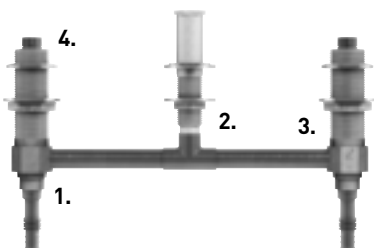

NEW! Dura-Grip™ Mounting System

Robust engineered system where the mounting hardware components work together to prevent the valves and spout from moving after installation, while providing features that work with all types of surfaces (on both fixed and adjustable valves).

Fixed Roman Tub Valve

1. Robust, Pre-Soldered Design

Set to standard 10" centers.

2. Dura-Grip™ Mounting Hardware

Improved design works with all deck materials including wood, fiberglass, tile and stone.

3. Versatile