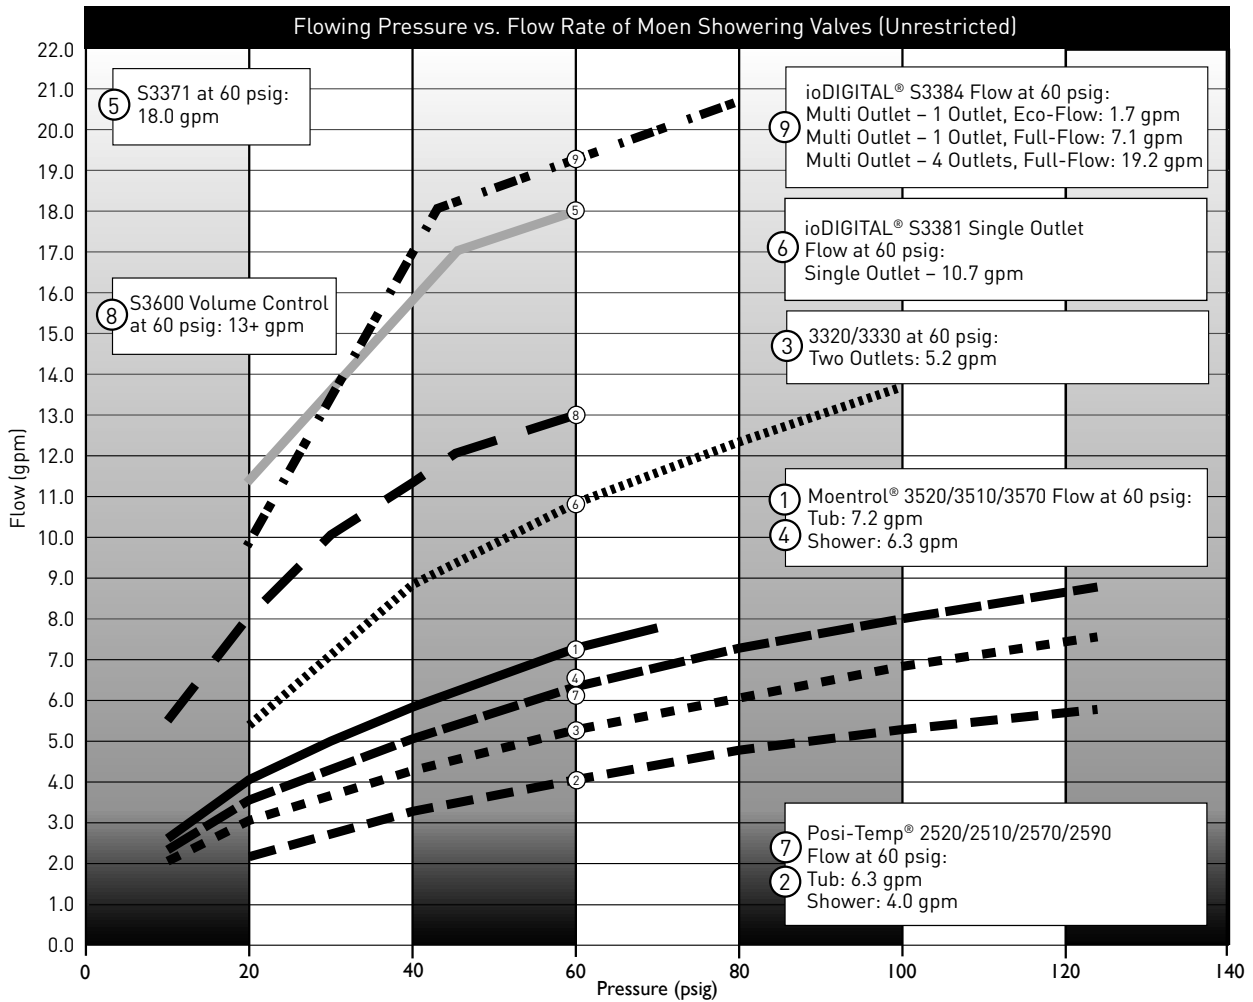

MOEN® SHOWER VALVES

At-A-Glance

KEY	Line Style	Valve Model
1	Solid	Moentrol® Tub Port
2	Dashed	Posi-Temp® Shower Port
3	Dotted	3320/3330 Two Outlets
4	Dash-Dot	Moentrol® Shower Port
5	Solid	S3371
6	Dotted	ioDIGITAL® Single Outlet
7	Dashed	Posi-Temp® Tub Port
8	Dash-Dot	S3600 Volume Control
9	Dash-Dot-Dot	ioDIGITAL® Multi Outlet - 4 Outlets, Max Flow

Graph Line	Valve	Flow Rate through shower port (GPM) @ 20 PSI	Flow Rate through shower port (GPM) @ 40 PSI	Flow Rate through shower port (GPM) @ 60 PSI
2	Posi-Temp® 2520, 2510, 2570, 2590	2.1	3.2	4.0
4	Moentrol® 3520, 3510, 3570	3.5	5.0	6.3
3	3-Function Moentrol® 3320, 3330, 3350	* 3.0	* 4.2	* 5.2
5	3/4" ExactTemp® S3371	11.4	15.7	18.0
9	ioDIGITAL® S3384	10.0	17.0	19.2

*3-Function Moentrol® flow is the total flow when used in the shared mode.