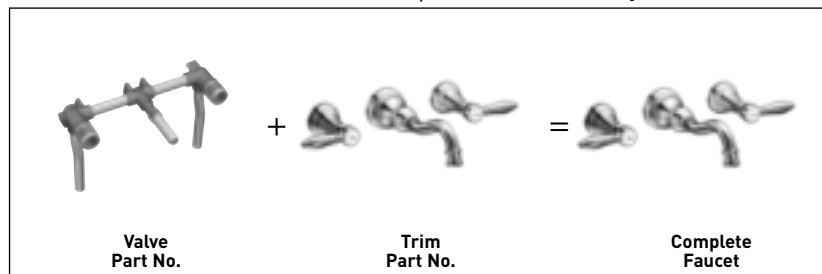

This symbol indicates a Moen **M•PACT** system.

Denotes Premium product.

*Matching metal finish handle cap kit available in English only.

● Indicates new finish on collection.

How To Order A Complete Lavatory Faucet