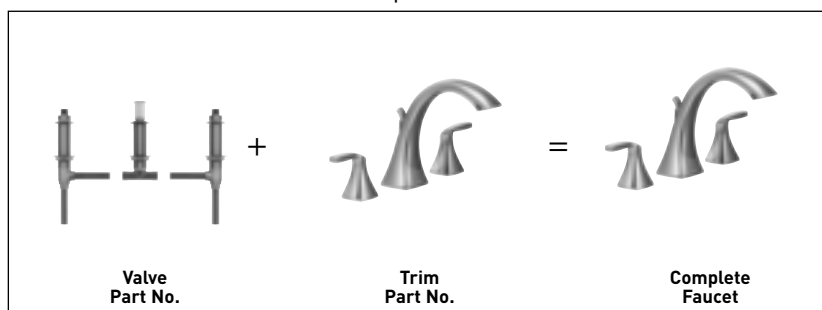

Matching tub and shower drains available.

This symbol indicates a Moen **M•PACT** system.

How To Order A Complete Roman Tub Faucet