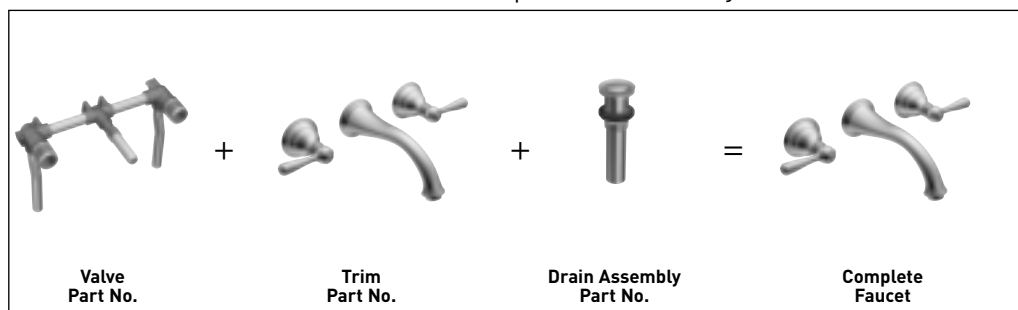

KINGSLEY® Lavatory

Must order Rough-In-Valve and Trim Pack Separately.
All Brushed Nickel and Polished Brass faucet components feature the LifeShine® Non-Tarnish Finish.

LAVATORY FAUCETS	MODEL NUMBER	LIST PRICE	FINISH/COLOR	DESCRIPTION	CASE QTY.	WT. EA. LBS.
KINGSLEY – LAVATORY						
 	9400	142.70	—	Rough-in wallmount valve • M•PACT common valve system • without drain assembly • 1/2" CC connections	6	3.5
	9700	142.70	—	Rough-in wallmount valve • M•PACT common valve system • without drain assembly • 1/2" CC connections • adjustable up to 1-1/2" to accommodate varying wall thicknesses	3	3.5
 	T6107	238.70	Chrome	Trim kit for two-handle wallmount	3	3.0
	T6107BN	396.30	Brushed Nickel	• fits M•PACT system	3	3.0
	T6107AZ	435.95	Antique Bronze	• wallmount	3	3.0
	T6107ORB	435.95	Oil Rubbed Bronze	• lever handles	3	3.0
	T6107P●	443.85	Polished Brass	• without drain assembly • 7-1/2" spout length • 1.5 gpm (5.7 L/min) at 60 psi	3	3.0
Use 140780 lavatory drain assembly series						
 	140780	52.30	Chrome	Lavatory drain assembly	12	1.5
	140780BN	87.25	Brushed Nickel	• ideal for vessel sinks	12	1.5
	140780AZ	96.00	Antique Bronze	• spring-loaded push-button	12	1.5
	140780ORB	96.00	Oil Rubbed Bronze	• without overflow	12	1.5
	140780P●	96.00	Polished Brass		12	1.5

- Indicates new finish on collection.
- Ⓜ This symbol indicates a Moen **M•PACT** system.

How To Order A Complete Lavatory Faucet

BATH

LAVATORY