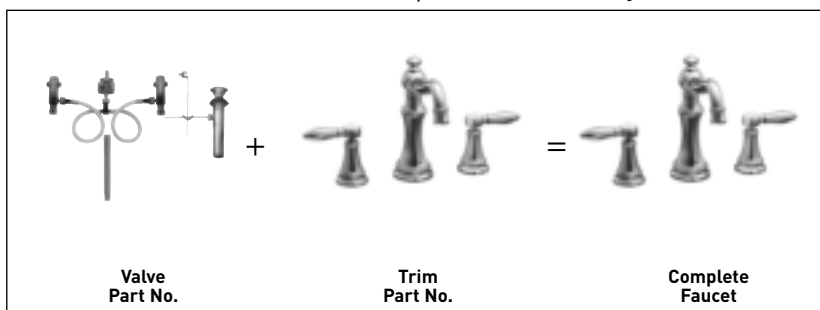

Widespread extension kit 115001 is available.

♦ Also available in bulk pack.

This symbol indicates a Moen **M•PACT** system.

P Denotes Premium product.

*Matching metal finish handle cap kit available in English only.

● Indicates new finish on collection.

How To Order A Complete Lavatory Faucet

BATH

LAVATORY