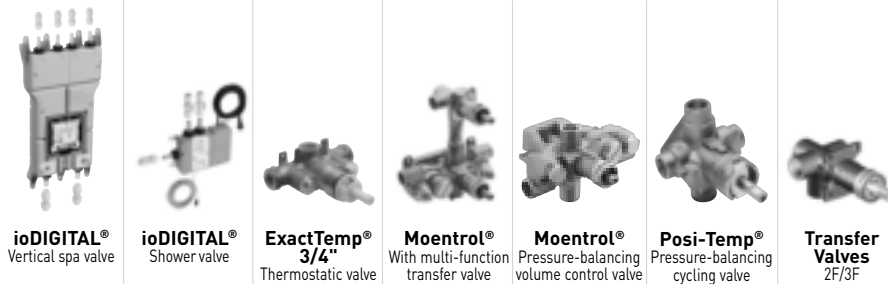

MOEN® SHOWER VALVES

At-A-Glance

COMPARING AND CHOOSING A

Moen Shower Valve

Valve Options: At-A-Glance
Get the benefits your family needs.

	ioDIGITAL® Vertical spa valve	ioDIGITAL® Shower valve	ExactTemp® 3/4" Thermostatic valve	Moentrol® With multi-function transfer valve	Moentrol® Pressure-balancing volume control valve	Posi-Temp® Pressure-balancing cycling valve	Transfer Valves 2F/3F
Comfort Features							
Temperature consistency Water temperature won't fluctuate even as the hot water in your tank gets lower.	●	●	●				
Maximum-flow vertical spa experience Provides the greatest balance of force, flow and coverage in a Moen vertical spa.	●		●				
Vertical spa-compatible Add an extra showerhead, hand shower or design a complete vertical spa experience.	●	●*	●	●	●*	●*	●
Convenience Features							
Precision thermostatic control Dial up the same water temperature every day, just like a thermostat.	●	●	●				
Volume control Lets you adjust the amount of water that flows through your tub/shower from a gentle stream to full-force.	●	●	●***	●	●		
Temperature memory Dial stays in the same temperature position you last used and returns to that temperature within a few seconds.	●	●	●	●	●		
Safety Features							
Maximum temperature setting You can predetermine the hottest temperature setting before installation.	●	●	●	●	●	●	
Meets applicable pressure-balancing or thermostatic safety codes	●	●	●	●	●	●	N/A
Dependability Features							
Limited Lifetime Warranty	●**	●**	●	●	●	●	●
Easy-to-replace cartridge	N/A	N/A	●	●	●	●	●