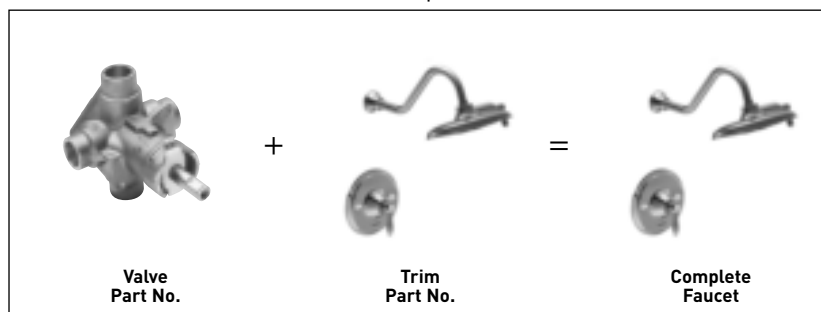

Showering extension kits available. Matching tub and shower drains available.

◆ Also available in bulk pack.

This symbol indicates a Moen **M•PACT** system.

Denotes Premium product.

*Matching metal finish cap kits available.

● Indicates new finish on collection.

How To Order A Complete Shower Faucet

BATH

SHOWERING