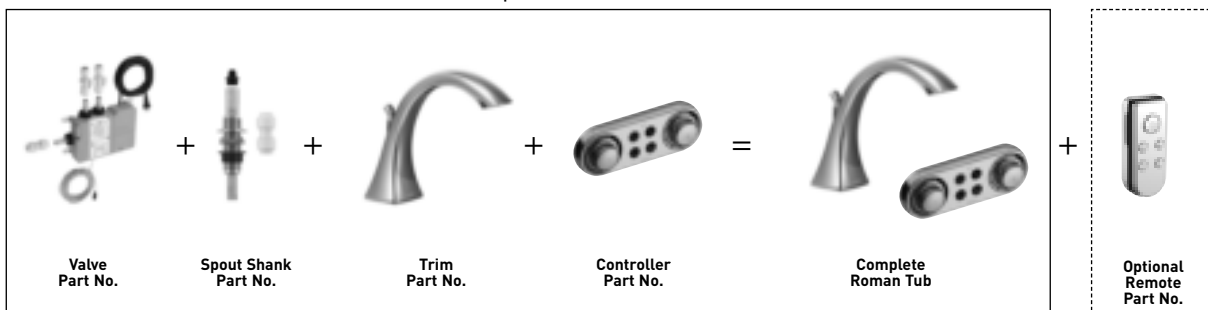

ioDIGITAL® ROMAN TUB	MODEL NUMBER	LIST PRICE	FINISH/COLOR	DESCRIPTION	CASE QTY.	WT. EA. LBS.
ioDIGITAL ROMAN TUB						
	S4994	552.40	—	ioDIGITAL Roman tub valve	3	7.9
				• M•PACT common valve system • 1/2" push-fit connectors with stop work with CC, PEX and CPVC • precise temperature and flow control • fits in standard 2"x 4" wall construction • 30' data cable connects to ioDIGITAL controller • power cable included		
	4998	52.10	—	Roman tub spout shank	6	0.8
				• M•PACT common valve system • no-cut spout shank • 1/2" push-fit connector works with CC, PEX and CPVC		
	T9693	196.20	Chrome	Trim kit for Roman tub spout	3	2.0
	T9693BN	265.75	Brushed Nickel	• fits M•PACT system	3	2.0
	T9693ORB	292.30	Oil Rubbed Bronze	• high-arc spout	3	2.0
	TS3495	535.80	Chrome	ioDIGITAL Roman tub controller	3	1.5
	TS3495BN	654.90	Brushed Nickel	• bright LEDs for temperature and flow rate indication	3	1.5
	TS3495ORB	684.65	Oil Rubbed Bronze	• digital temperature and flow rate control	3	1.5
				• 3 presets • child safety lock/unlock • flexible mounting options		
	SA349	178.60	Chrome	ioDIGITAL Remote for Roman tub	24	0.3
	SA349BL	178.60	Black	• on/off control • activate 3 presets • hot top-off function—add hot water at low flow rate • wallmount bracket • 30' range • battery powered	24	0.3

Ⓜ This symbol indicates a Moen **M•PACT** system.
P Denotes Premium product.

How To Order A Complete ioDIGITAL Roman Tub Faucet