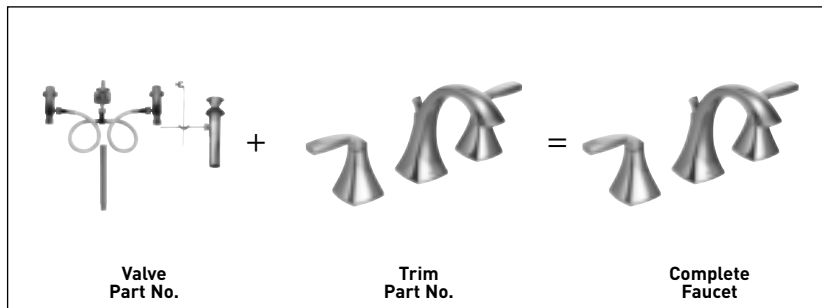

Centerset extension kit 100818 is available.
Widespread extension kit 115001 is available.

♦ Also available in bulk pack.

Ⓜ This symbol indicates a Moen **M•PACT** system.

How To Order A Complete Lavatory Faucet