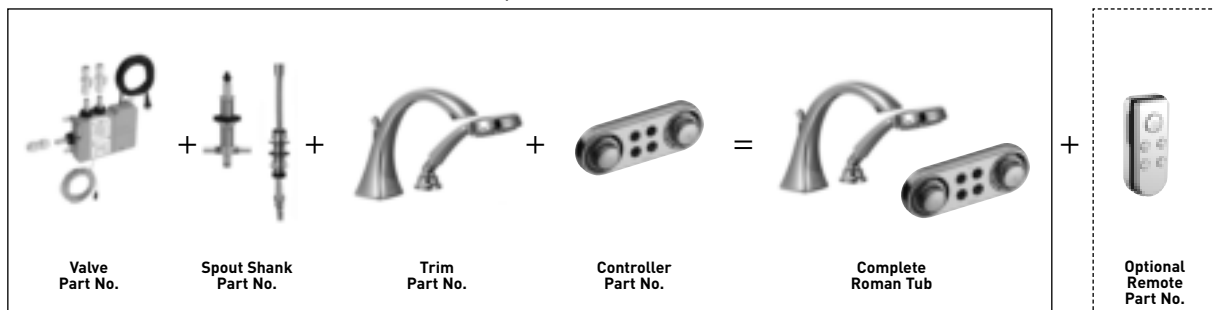

Must order Rough-In-Valve and Trim Pack Separately.
All Brushed Nickel faucet components feature the LifeShine® Non-Tarnish Finish.

ioDIGITAL® ROMAN TUB	MODEL NUMBER	LIST PRICE	FINISH/COLOR	DESCRIPTION	CASE QTY.	WT. EA. LBS.	
ioDIGITAL ROMAN TUB							
   	S4994	552.40	—	ioDIGITAL Roman tub valve	3	7.9	
					• M•PACT common valve system • 1/2" push-fit connectors with stop work with CC, PEX and CPVC • precise temperature and flow control • fits in standard 2"x 4" wall construction • 30' data cable connects to ioDIGITAL controller • power cable included		
 	4898	199.60	—	Roman tub diverting spout shank	6	4.0	
  NEW! 	T9694	372.15	Chrome	Trim kit for Roman tub spout with handheld	3	2.5	
	T9694BN	636.40	Brushed Nickel	• fits M•PACT system	3	2.5	
	T9694ORB	691.45	Oil Rubbed Bronze	• single-function hand shower	3	2.5	
   	TS3495	535.80	Chrome	ioDIGITAL Roman tub controller	3	1.5	
	TS3495BN	654.90	Brushed Nickel	• bright LEDs for temperature and flow rate indication	3	1.5	
	TS3495ORB	684.65	Oil Rubbed Bronze	• digital temperature and flow rate control			
					• 3 presets • child safety lock/unlock • flexible mounting options		
   	SA349	178.60	Chrome	ioDIGITAL Remote for Roman tub	24	0.3	
	SA349BL	178.60	Black	• on/off control	24	0.3	
					• activate 3 presets • hot top-off function—add hot water at low flow rate • wallmount bracket • 30' range • battery powered		

This symbol indicates a Moen **M•PACT** system.

Denotes Premium product.

How To Order A Complete ioDIGITAL Roman Tub Faucet

BATH

ioDIGITAL ROMAN TUB