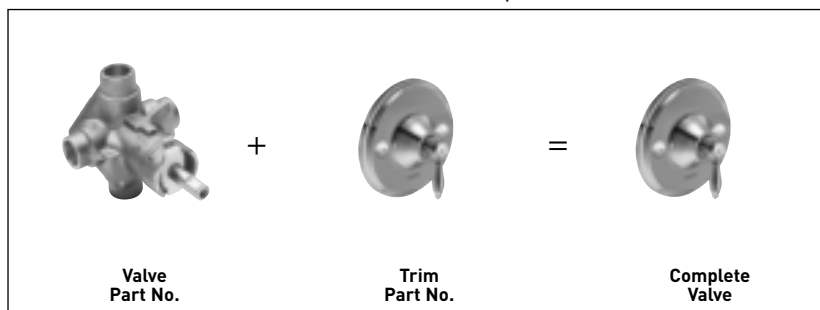

SHOWERING	MODEL NUMBER	LIST PRICE	FINISH/CONNECTION	DESCRIPTION	CASE QTY.	WT. EA. LBS.
WEYMOUTH – POSI-TEMP SHOWERING						
	2520◆	96.90	1/2" CC	Rough-in Posi-Temp pressure balancing	6	1.9
	2510◆	96.90	1/2" IPS	cycling valve	6	1.9
	2580◆	96.90	1/2" PEX	• M•PACT common valve system • without volume control • 4 port • adjustable temperature limit stop	6	1.9
	1/2" CPVC connections available in bulk pack					
	2570◆	117.60	1/2" CC	Rough-in Posi-Temp pressure balancing	6	2.2
	2590◆	117.60	1/2" IPS	cycling valve with stops	6	2.0
				• M•PACT common valve system • without volume control • 4 port • adjustable temperature limit stop		
	1/2" PEX and CPVC connections available in bulk pack					
NEW! Heavy-duty brass Posi-Temp rough-in valves are now available. (See Full Line Commercial Catalog MF1415)						
	TS3210	215.00	Chrome	Trim kit for Posi-Temp valve only	3	2.8
	TS3210BN	310.00	Brushed Nickel	• fits M•PACT common valve system	3	2.8
	TS3210NL●	341.00	Polished Nickel	• lever handle	3	2.8
	TS3210ORB	341.00	Oil Rubbed Bronze	• hot/cold, white ceramic handle caps (English and French versions) included*	3	2.8

Showering extension kits available.

Matching tub and shower drains available.

◆ Also available in bulk pack.

Ⓜ This symbol indicates a Moen **M•PACT** system.

ℙ Denotes Premium product.

*Matching metal finish cap kits available.

● Indicates new finish on collection.

How To Order A Complete Valve