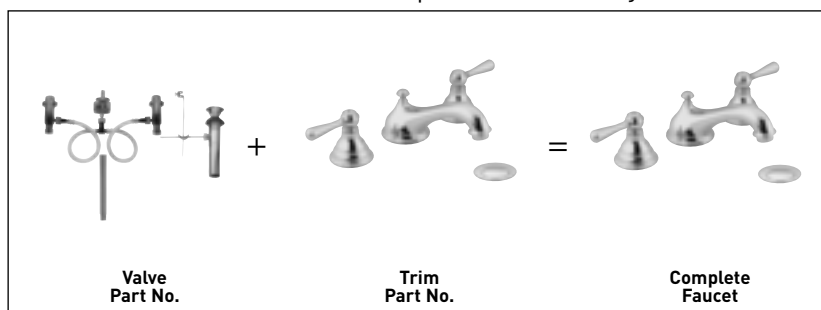

Must order Rough-In-Valve and Trim Pack Separately.

All Brushed Nickel and Polished Brass faucet components feature the LifeShine® Non-Tarnish Finish.

LAVATORY FAUCETS	MODEL NUMBER	LIST PRICE	FINISH/COLOR	DESCRIPTION	CASE QTY.	WT. EA. LBS.
KINGSLEY – LAVATORY						
	9000♦	99.95	—	Rough-in lav valve with drain assembly • M•PACT common valve system • widespread • quick connect system • metal drain assembly • 8"-16" application • 1/2" IPS connections • matching seat and plug included with trim	6	4.1
	T6125	240.75	Chrome	Trim kit for two-handle lav with drain assembly	3	4.4
	T6125BN	412.45	Brushed Nickel	• fits M•PACT system	3	4.5
	T6125AN	453.70	Antique Nickel	• widespread	3	4.6
	T6125AZ	453.70	Antique Bronze	• lever handles	3	4.5
	T6125ORB	453.70	Oil Rubbed Bronze	• high-arc spout	3	4.5
	T6125WR	453.70	Wrought Iron	• 1.5 gpm (5.7 L/min) at 60 psi	3	4.5
	T6125P●	464.35	Polished Brass		3	4.5
	T6105	209.35	Chrome	Trim kit for two-handle lav with drain assembly	3	4.0
	T6105BN	358.70	Brushed Nickel	• fits M•PACT system	3	4.0
	T6105AN	394.55	Antique Nickel	• widespread	3	4.1
	T6105AZ	394.55	Antique Bronze	• lever handles	3	4.0
	T6105ORB	394.55	Oil Rubbed Bronze	• 1.5 gpm (5.7 L/min) at 60 psi	3	4.1
	T6105WR	394.55	Wrought Iron		3	4.1

Widespread extension kit 115001 is available.

♦ Also available in bulk pack.

● Indicates new finish on collection.

Ⓜ This symbol indicates a Moen **M•PACT** system.

How To Order A Complete Lavatory Faucet