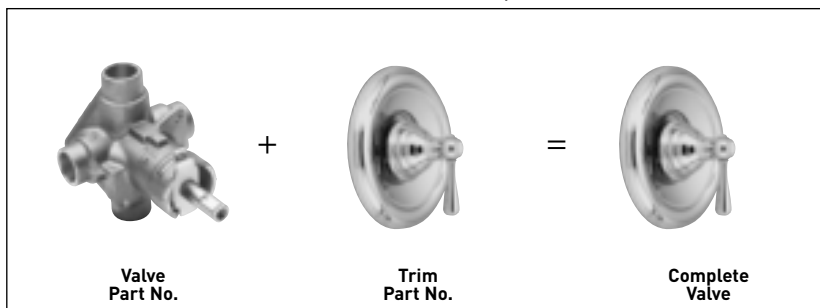

Showering extension kits available. Matching tub and shower drains available.

◆ Also available in bulk pack.

● Indicates new finish on collection.

Ⓜ This symbol indicates a Moen **M•PACT** system.

How To Order A Complete Shower Faucet

KINGSLEY® Posi-Temp® Showering

Must order Rough-In-Valve and Trim Pack Separately.
All Brushed Nickel and Polished Brass faucet components feature the LifeShine® Non-Tarnish Finish.

SHOWERING	MODEL NUMBER	LIST PRICE	FINISH/CONNECTION	DESCRIPTION	CASE QTY.	WT. EA. LBS.
KINGSLEY – POSI-TEMP SHOWERING						
  	2520♦	96.90	1/2" CC	Rough-in Posi-Temp pressure balancing	6	1.9
	2510♦	96.90	1/2" IPS	cycling valve	6	1.9
	2580♦	96.90	1/2" PEX	<ul style="list-style-type: none"> • M•PACT common valve system • without volume control • 4 port • adjustable temperature limit stop • The PEX Posi-Temp valves are NOT to be used with polybutylene (PB) tubing or cold expansion connections. 	6	1.9
1/2" CPVC connections available in bulk pack						
  	2570♦	117.60	1/2" CC	Rough-in Posi-Temp pressure balancing	6	2.2
	2590♦	117.60	1/2" IPS	cycling valve with stops	6	2.0
				<ul style="list-style-type: none"> • M•PACT common valve system • without volume control • 4 port • adjustable temperature limit stop 		
1/2" PEX and CPVC connections available in bulk pack						
NEW! Heavy-duty brass Posi-Temp rough-in valves are now available. (See Full Line Commercial Catalog MF1415)						
  	T2111	94.40	Chrome	Trim kit for Posi-Temp valve	3	1.8
	T2111BN	174.75	Brushed Nickel	• fits M•PACT system	3	1.9
	T2111AN	192.25	Antique Nickel	• lever handle	3	1.9
	T2111AZ	192.25	Antique Bronze		3	1.9
	T2111ORB	192.25	Oil Rubbed Bronze		3	1.9
	T2111WR	192.25	Wrought Iron		3	1.9
T2111P●	259.90	Polished Brass		3	1.9	

Showering extension kits available. Matching tub and shower drains available.

♦ Also available in bulk pack.

● Indicates new finish on collection.

Ⓜ This symbol indicates a Moen **M•PACT** system.

How To Order A Complete Valve