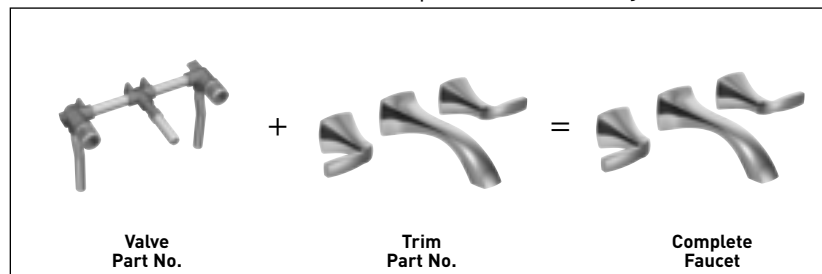

VOSS™ Lavatory

Must order Rough-In-Valve and Trim Pack Separately.
All Brushed Nickel faucet components feature the LifeShine® Non-Tarnish Finish.

LAVATORY FAUCETS	MODEL NUMBER	LIST PRICE	FINISH/COLOR	DESCRIPTION	CASE QTY.	WT. EA. LBS.
VOSS – LAVATORY						
 	9400	142.70	—	Rough-in wallmount valve • M•PACT common valve system • without drain assembly • 1/2" CC connections	6	3.5
	9700	142.70	—	Rough-in wallmount valve • M•PACT common valve system • without drain assembly • 1/2" CC connections • adjustable up to 1-1/2" to accommodate varying wall thicknesses	3	3.5
   	T6906	238.70	Chrome	Trim kit for two-handle wallmount	3	4.3
	T6906BN	396.30	Brushed Nickel	• fits M•PACT system	3	4.3
	T6906ORB	435.95	Oil Rubbed Bronze	• wallmount • lever handles • without drain assembly • 1.5 gpm (5.7 L/min) at 60 psi Use 140780 lavatory drain assembly	3	4.3
	140780	52.30	Chrome	Lavatory drain assembly	12	1.5
	140780BN	87.25	Brushed Nickel	• ideal for vessel sinks	12	1.5
	140780ORB	96.00	Oil Rubbed Bronze	• spring-loaded push-button • without overflow	12	1.5

This symbol indicates a Moen **M•PACT** system.

How To Order A Complete Lavatory Faucet

BATH

LAVATORY