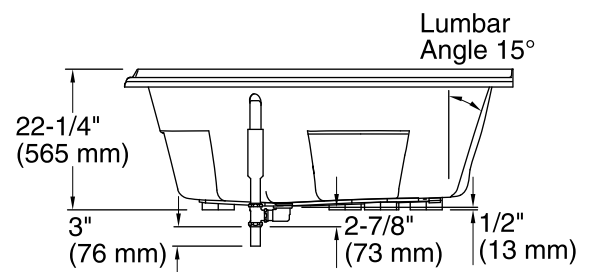

Features

- Integral flange.
- Center drain.
- Integral lumbar support and armrests for comfort.
- 60" (1524 mm) x 60" (1524 mm) x 21" (533 mm)

Material

- Acrylic

Installation

- Corner flange.

Recommended Accessories

Recommended faucet area

Technical Information

All product dimensions are nominal.

Installation:	Corner
Drain location:	Center
Basin area, bottom:	52" x 38-3/4" (1321 mm x 984 mm)
Basin area, top:	61" x 46-1/4" (1549 mm x 1175 mm)
Weight:	91 lbs (41.3 kg)
Minimum floor load:	38 lbs/ft ² (185.5 kg/m ²)
Water depth:	15" (381 mm)
Water capacity:	96 gal (363.4 L)