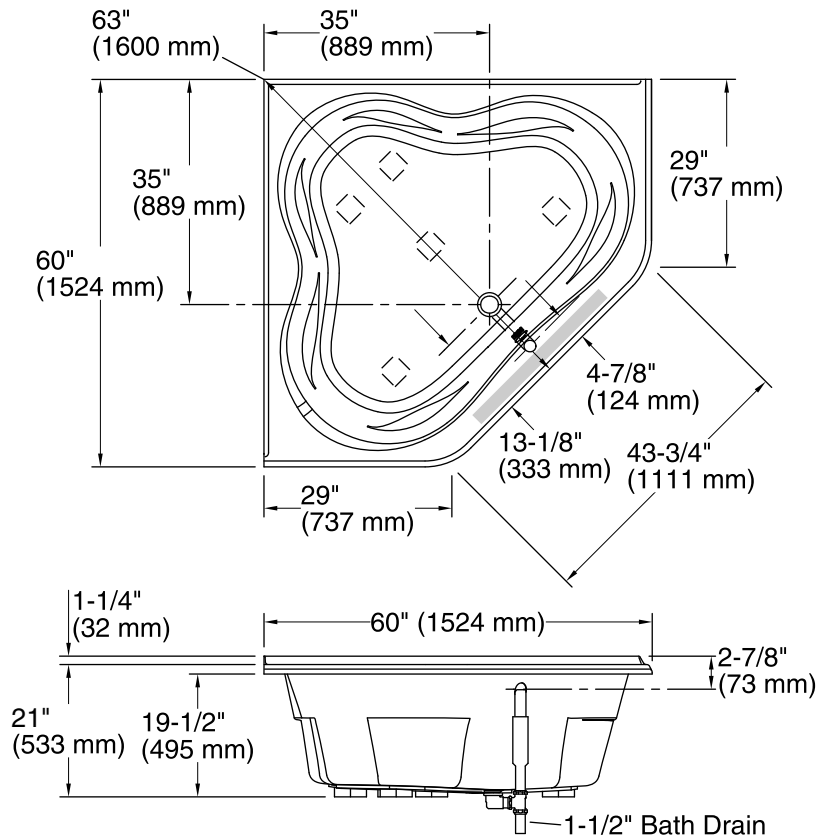

Features

- Integral flange.
- Center drain.
- Integral lumbar support and armrests for comfort.
- 60" (1524 mm) x 60" (1524 mm) x 21" (533 mm)

Material

- Acrylic

Installation

- Corner flange.

Recommended Accessories

KOHLER® One-Year Limited Warranty

See website for detailed warranty information.

Available Color/Finishes

Color tiles intended for reference only.

Color	Code	Description
	0	White
	96	Biscuit
	47	Almond

No change in measurements if connected with drain illustrated. (K-11677)

Recommended faucet area

Technical Information

All product dimensions are nominal.

Installation:	Corner
Drain location:	Center
Basin area, bottom:	52" x 38-3/4" (1321 mm x 984 mm)
Basin area, top:	61" x 46-1/4" (1549 mm x 1175 mm)
Weight:	91 lbs (41.3 kg)
Minimum floor load:	38 lbs/ft ² (185.5 kg/m ²)
Water depth:	15" (381 mm)
Water capacity:	96 gal (363.4 L)

Notes

Measure your actual product for rough-in details.

Install this product according to the installation instructions.

The hot water supply should be 70% of the capacity of the bath or greater. Installations will vary.