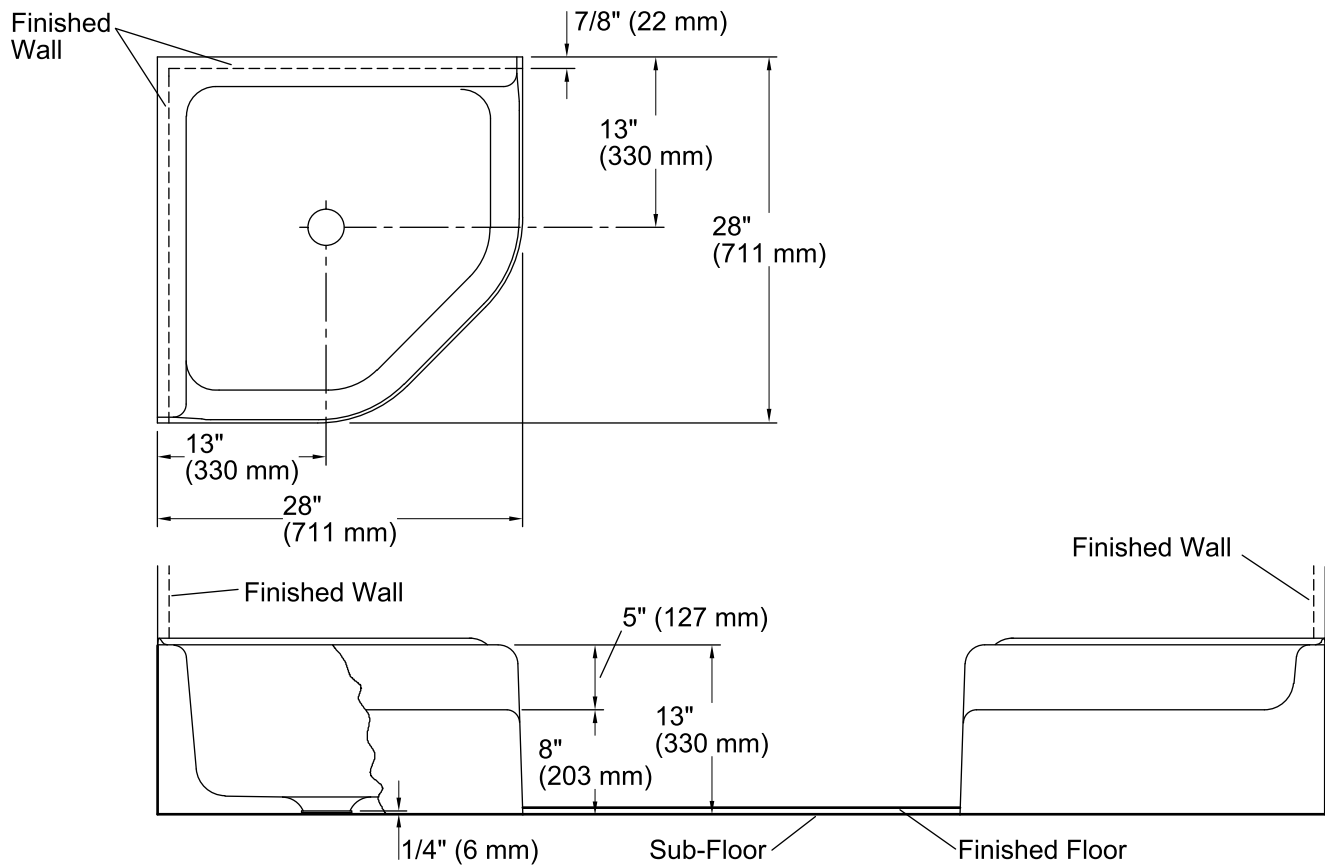

Features

- KOHLER® cast iron.
- Floor-mount.
- Corner basin.
- Acid-resistant enamel finish.
- Without overflow.
- No faucet holes; requires wall-mount faucet.
- 28" (711 mm) x 28" (711 mm)

Optional Accessories

Color	Code	Description
-------	------	-------------

	0	White
--	---	-------

Technical Information

All product dimensions are nominal.

Bowl configuration:	Single
Bowl area (Only)	Length: 23" (584 mm)
	Width: 23" (584 mm)
	Water depth: 6-3/4" (171 mm)
Drain hole:	2-7/8" (73 mm)