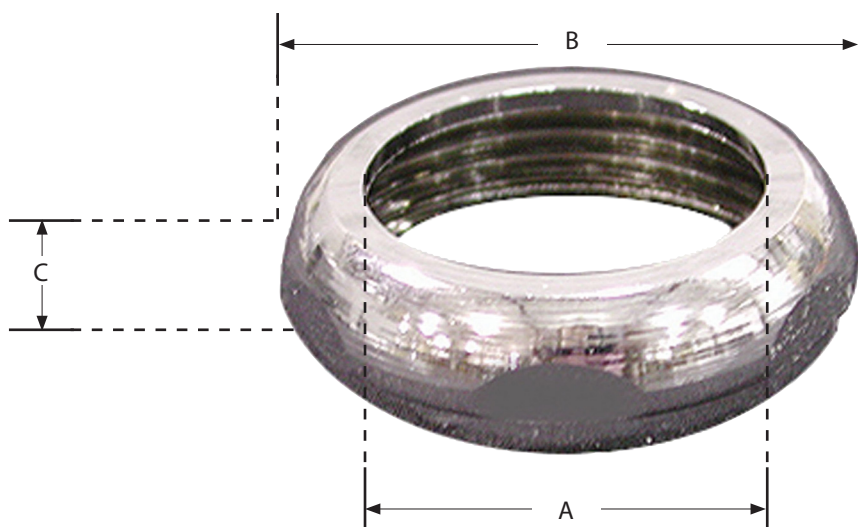

ROUGH BRASS SLIP JOINT NUT

- Heavy cast brass

Part No.	IPS x Slip Tube- A	B	C
T84125	1-1/4" x 1-1/4"	1-3/4"	1/2"
T84150	1-1/2" x 1-1/2"	2"	9/16"
T84151	1-1/2" x 1-1/4"	2"	9/16"
T84200	2" x 2"	2-1/2"	1/2"