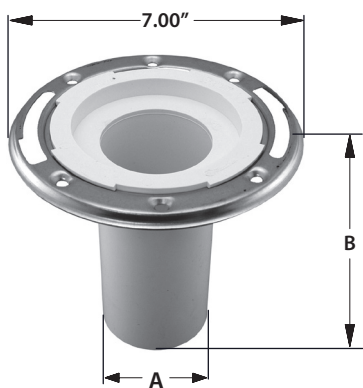

CLOSET FLANGE WITH STAINLESS STEEL RING

- 3" Fits Inside 3" Schedule 40 DWV Pipe
- 3" x 4" Fits Over 3" or Inside 4" Schedule 40 DWV Pipe
- 4" Fits Over 4" Schedule 40 DWV Pipe
- Exclusive 400 grade stainless
- Radial slots for closet bolts; 6 screw holes
- UPC listed except long barrel flanges

With Knockout

PVC	ABS	A	B
C57034	C58034	Over 3" / Inside 4"	2.00"
C57040	C58040	Over 4"	2.00"

Less Knockout

PVC	ABS	A	B
C57134	C58134	Over 3" / Inside 4"	2.00"
C57140	C58140	Over 4"	2.00"

Long Barrel Less Knockout

PVC	ABS	A	B
C57234	C58234	Inside 3"	4.00"
C57236	C58236	Inside 4"	6.00"
C57334	C58334	Over 3" / Inside 4"	6.00"