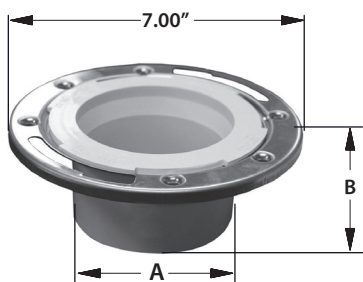

CLOSET FLANGE WITH STAINLESS STEEL RING

- 3" Fits Inside 3" Schedule 40 DWV Pipe
- 3" x 4" Fits Over 3" or Inside 4" Schedule 40 DWV Pipe
- 4" Fits Over 4" Schedule 40 DWV Pipe
- Exclusive 400 grade stainless
- Radial slots for closet bolts; 6 screw holes
- UPC listed except long barrel flanges

With Knockout

PVC	ABS	A	B
C57034	C58034	Over 3" / Inside 4"	2.00"
C57040	C58040	Over 4"	2.00"

Less Knockout

PVC	ABS	A	B
C57134	C58134	Over 3" / Inside 4"	2.00"
C57140	C58140	Over 4"	2.00"

Long Barrel Less Knockout

PVC	ABS	A	B
C57234	C58234	Inside 3"	4.00"
C57236	C58236	Inside 4"	6.00"
C57334	C58334	Over 3" / Inside 4"	6.00"