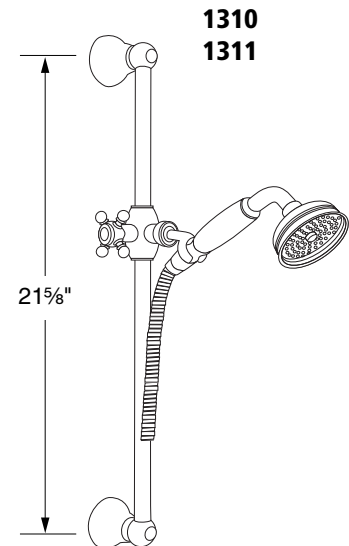

WARRANTY

- 2 years on manufacturer defects*

* No Warranty on Tuscan Brass Finish (TCB)

**1150/8
1151/8**