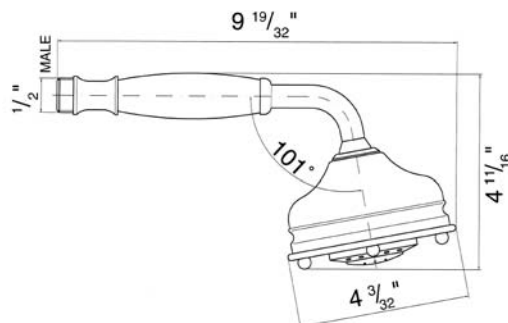

WARRANTY

- 2 years on manufacturer defects*

* No Warranty on Tuscan Brass Finish (TCB)

**1150/8
1151/8**